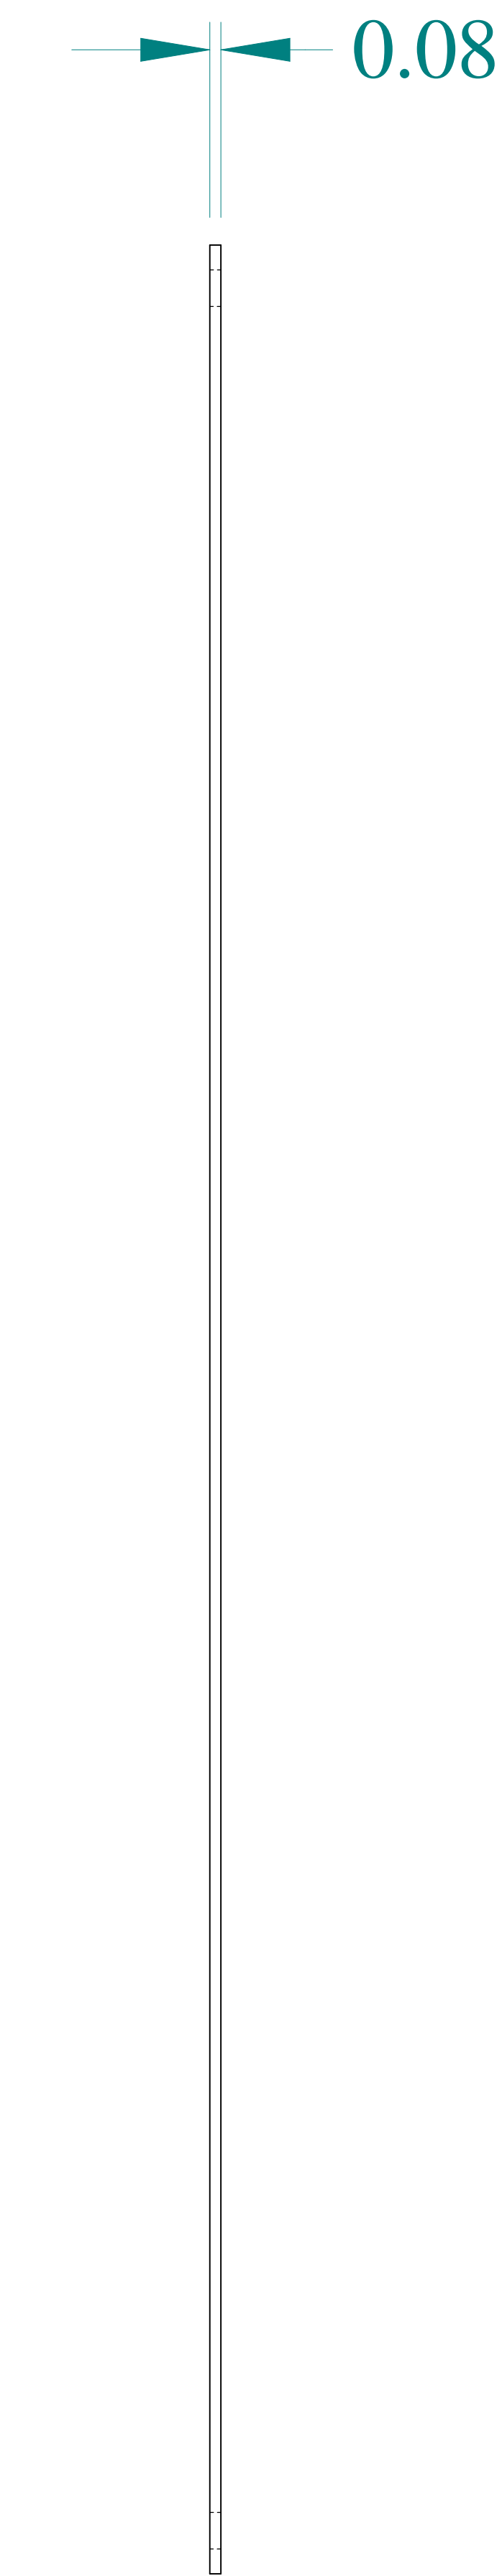

TOP VIEW

ISOMETRIC VIEW

SIDE VIEW

FRONT VIEW

SIDE VIEW

**HAMMOND
MANUFACTURING**[®]

www.hammondmfg.com

Data subject to change without notice.

Part # : A1868

Date : Jan. 31, 2020

[Link:www.hamfmg.com/A1868](http://www.hamfmg.com/A1868)