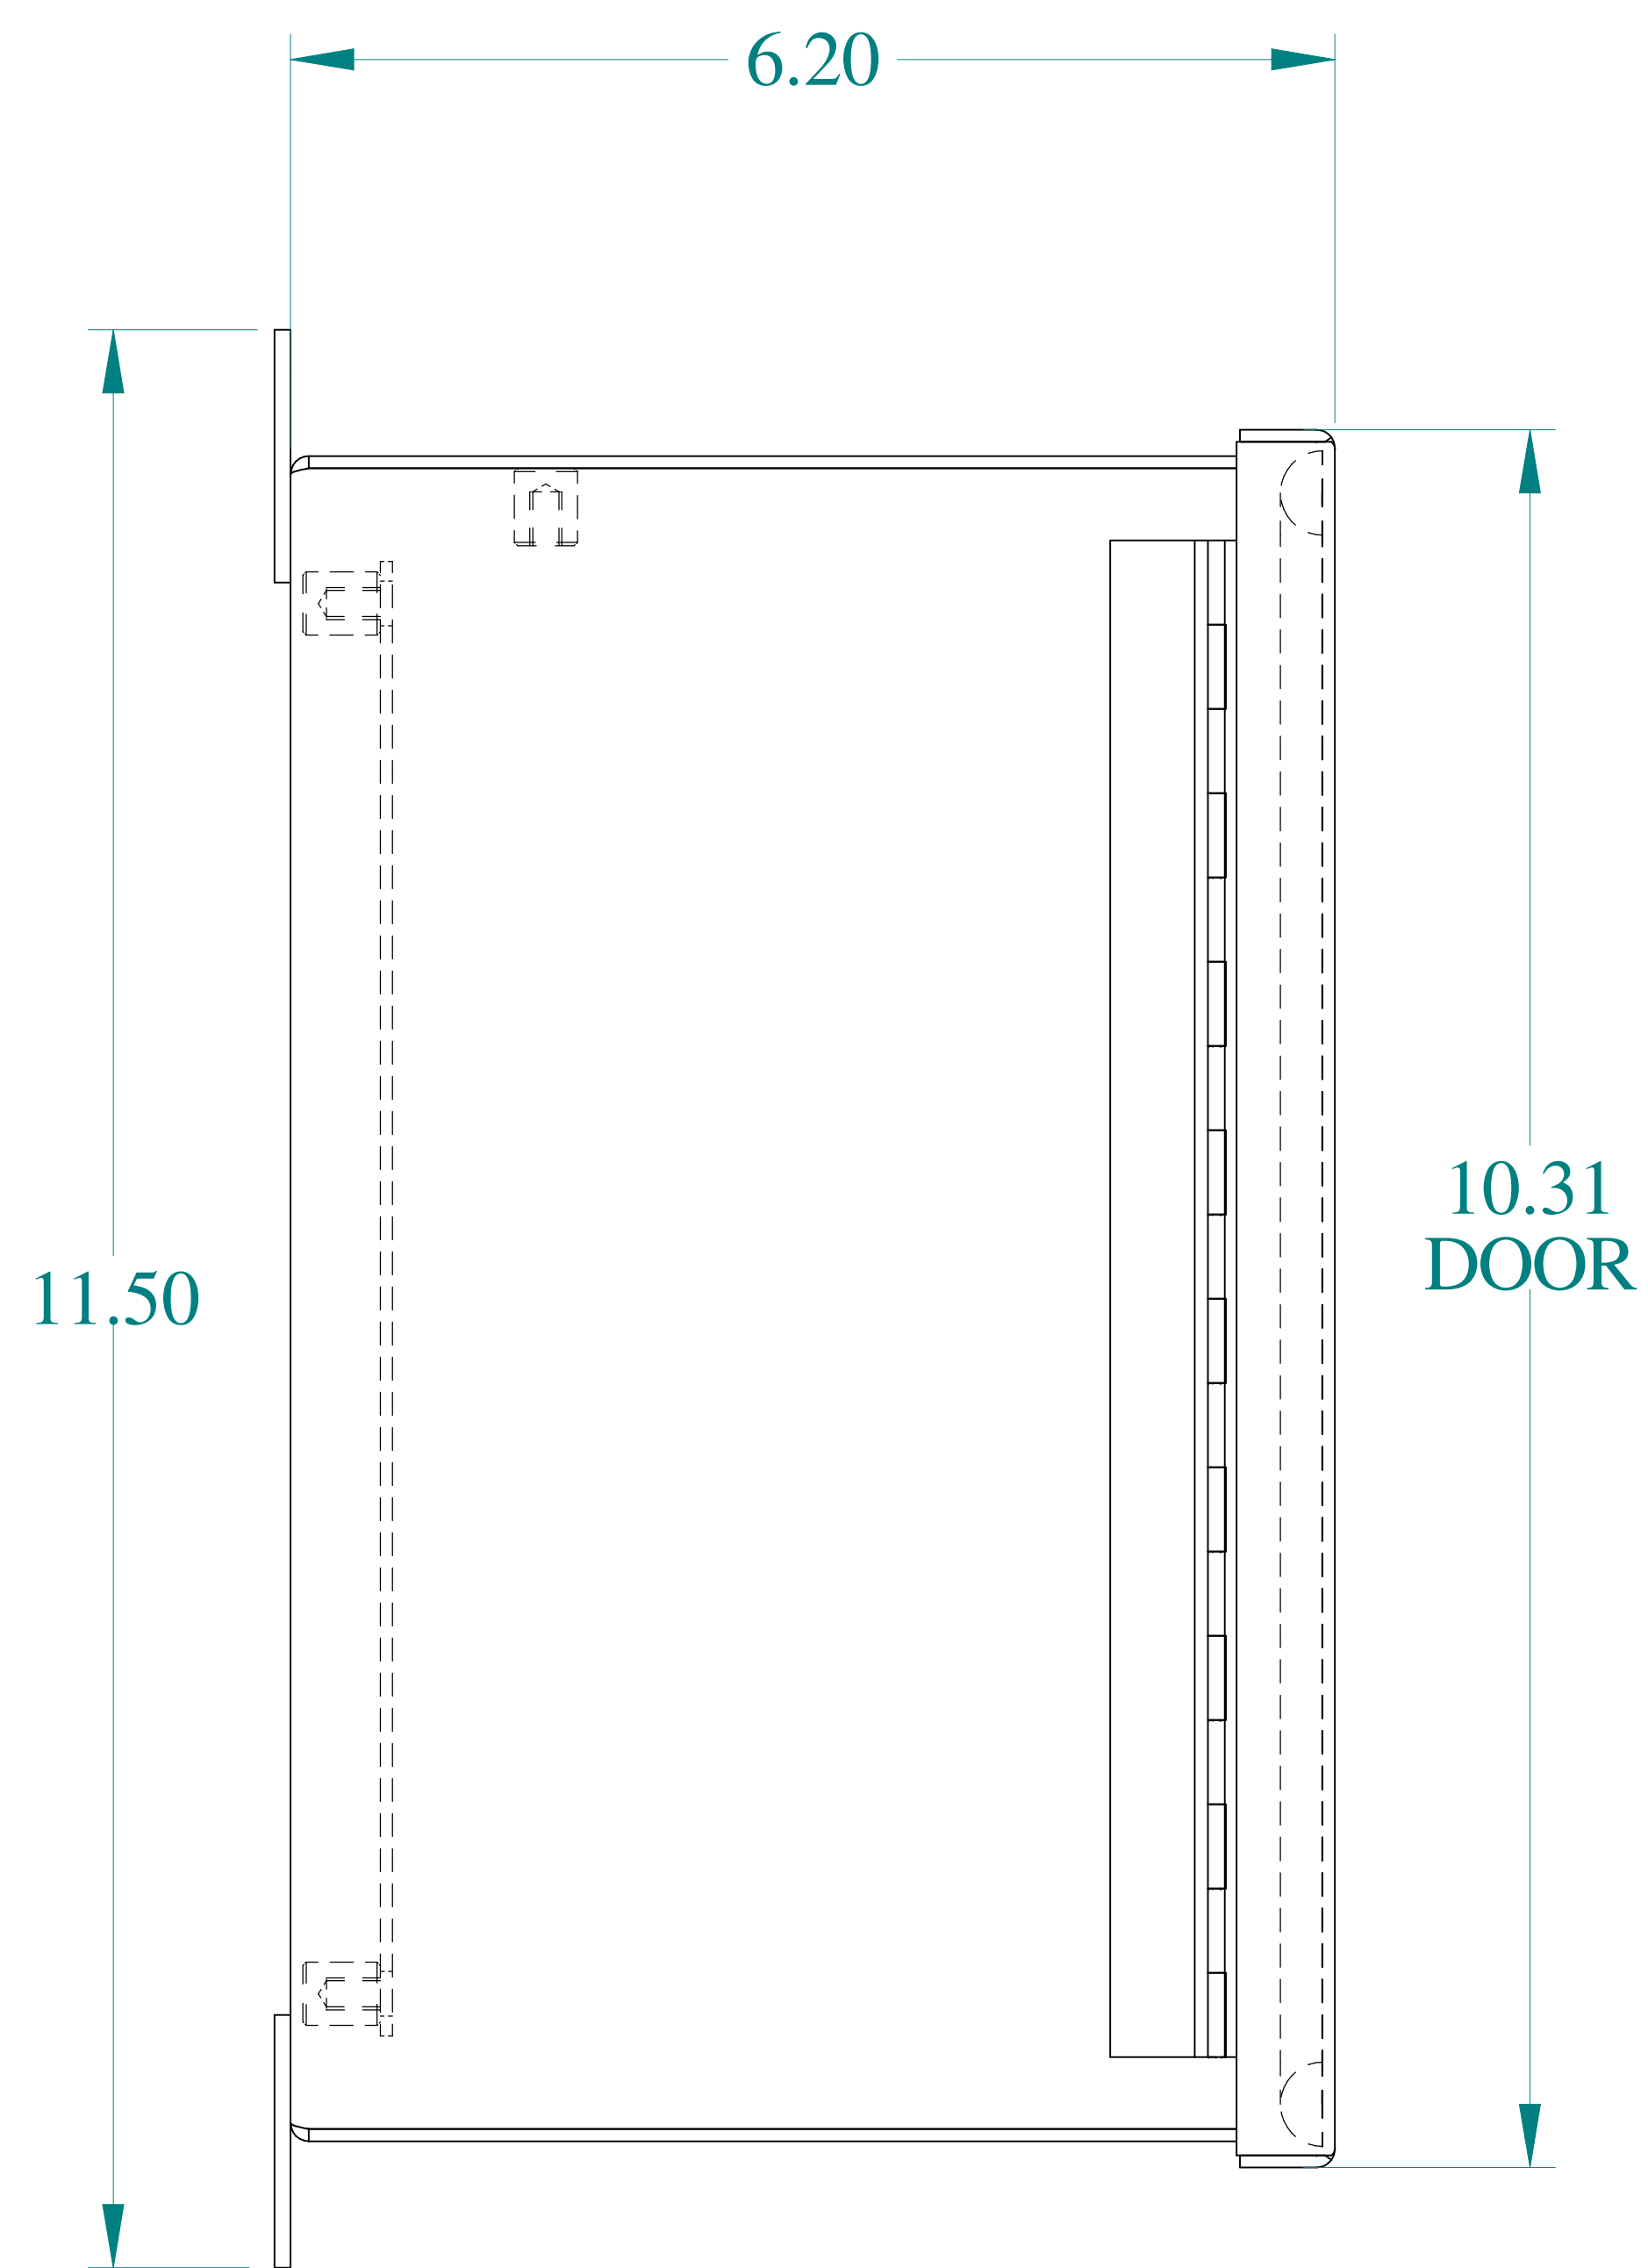

TOP VIEW

ISOMETRIC VIEWS

SIDE VIEW

FRONT VIEW

SIDE VIEW

BACK VIEW

BOTTOM VIEW

Data subject to change without notice.

Part #: 1414PHI6

Date: Mar. 24, 2019

Link: www.hammg.com/1414PHI6