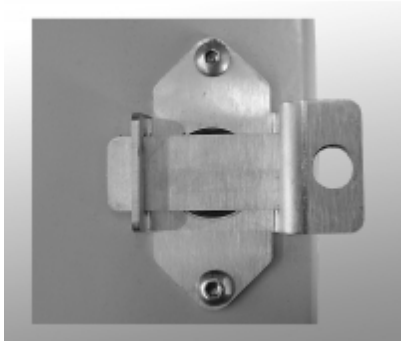

Quality Products. Service Excellence.

Padlock Adaptor

EJ Series

Features

- For use with Eclipse Junior (EJ) Series enclosures.
- Padlock adaptor fits directly over the slotted quarter turn preventing access.
- 2mm thick 14 gauge stainless steel.
- Stainless steel mounting hardware provided.
- Once installed, the bolts cannot be removed without the door open.
- Easy installed in the field.
- Padlock not included.
- Maintains UL/CSA Type 4, 4X rating.