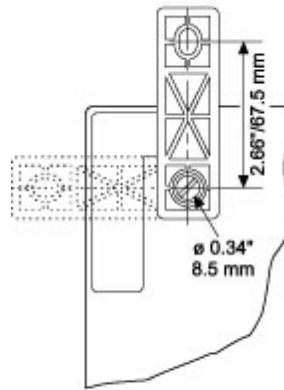

Quality Products. Service Excellence.

PW Series Mounting Feet *PWMF Series*

Note: This product line has been discontinued as a stocked series. Information is for reference only. For alternative solution assistance, please **contact Hammond here** or call: USA (716) 630-7030, Canada and International (519) 822-2960.

- Constructed of polyamide and fiberglass.
- Kit includes inserts and M8 screws to permit horizontal or vertical installation.
- Easily installed in the field.

Rear View

Side View

Part No. **PWMF**

Data subject to change without notice