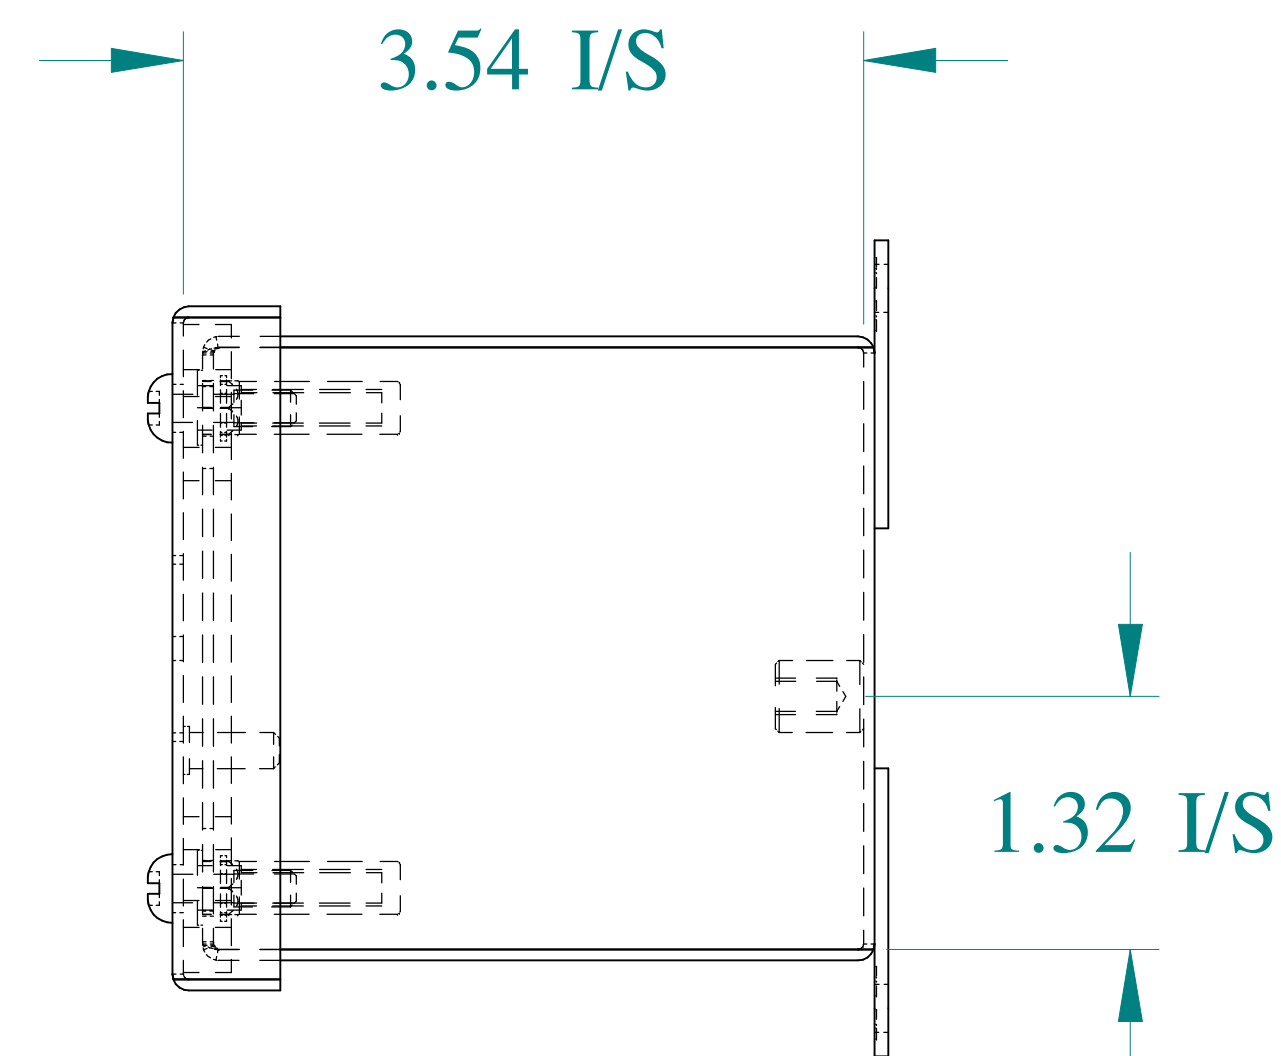

TOP VIEW

DETAIL Z  
TYP

ISOMETRIC VIEWS

SIDE VIEW

FRONT VIEW

GROUND STUD  
DOOR

SIDE VIEW

BACK VIEW

BOTTOM VIEW

GROUND STUD  
BODY

Data subject to change without notice.

Part # : MPB1

Date : Mar. 24, 2019

Link: [www.hammf.com/MPB1](http://www.hammf.com/MPB1)