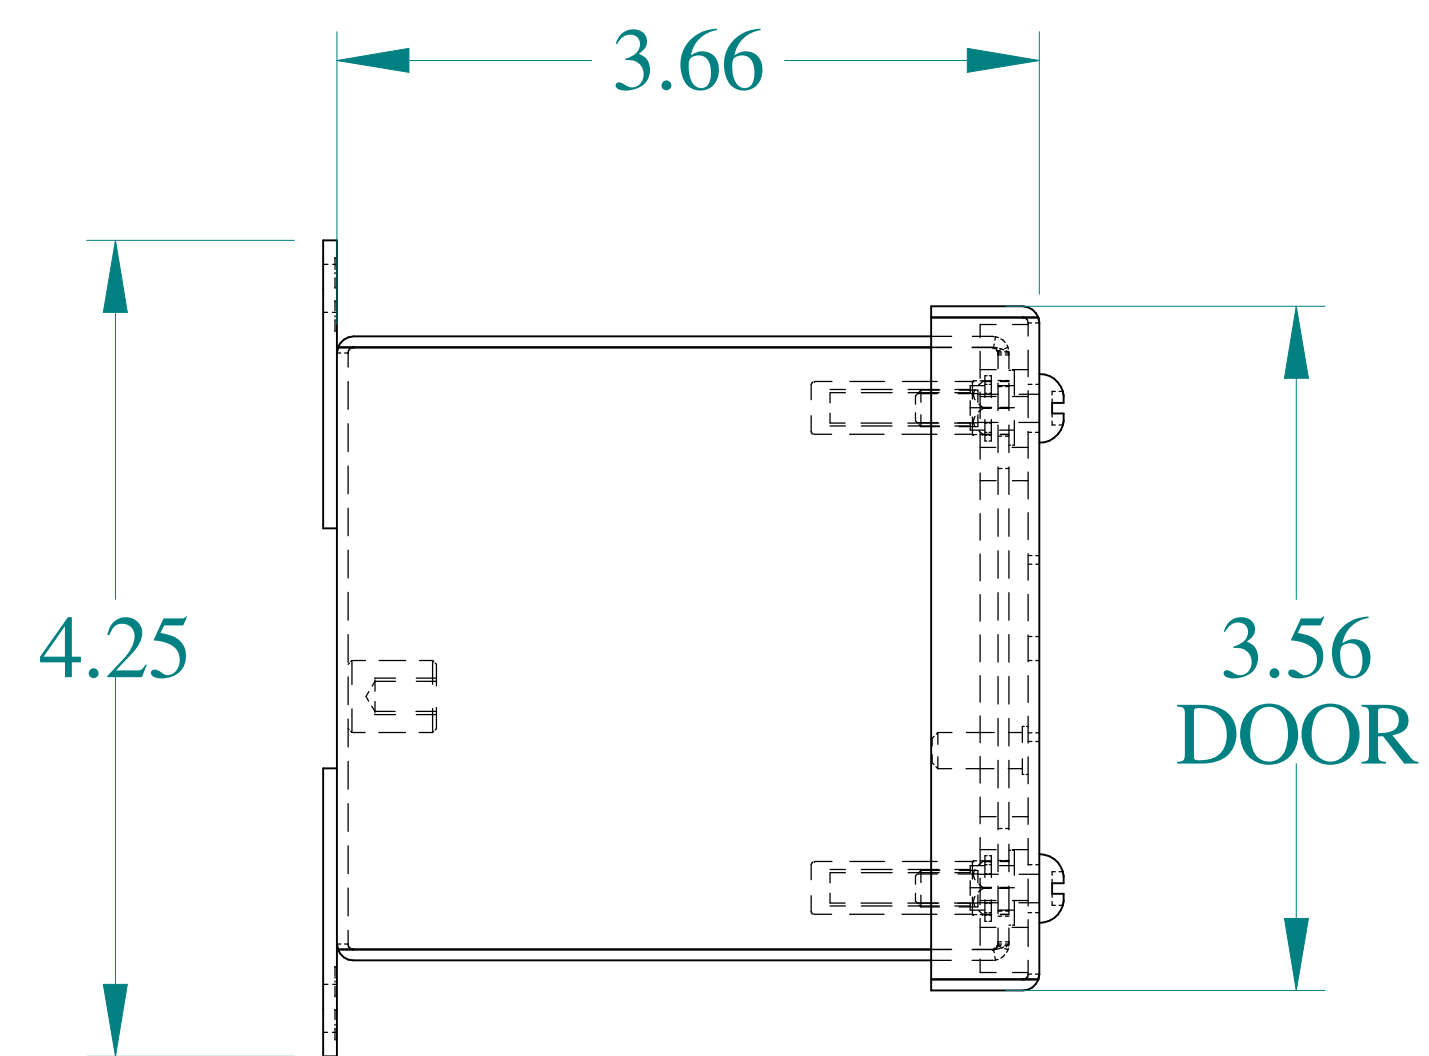

TOP VIEW

DETAIL Z  
TYP

ISOMETRIC VIEWS

SIDE VIEW

FRONT VIEW

GROUND STUD  
DOOR

SIDE VIEW

BACK VIEW

BOTTOM VIEW

GROUND STUD  
BODY

Data subject to change without notice.

Part # : MPB1

Date : Mar. 24, 2019

Link: [www.hammf.com/MPB1](http://www.hammf.com/MPB1)