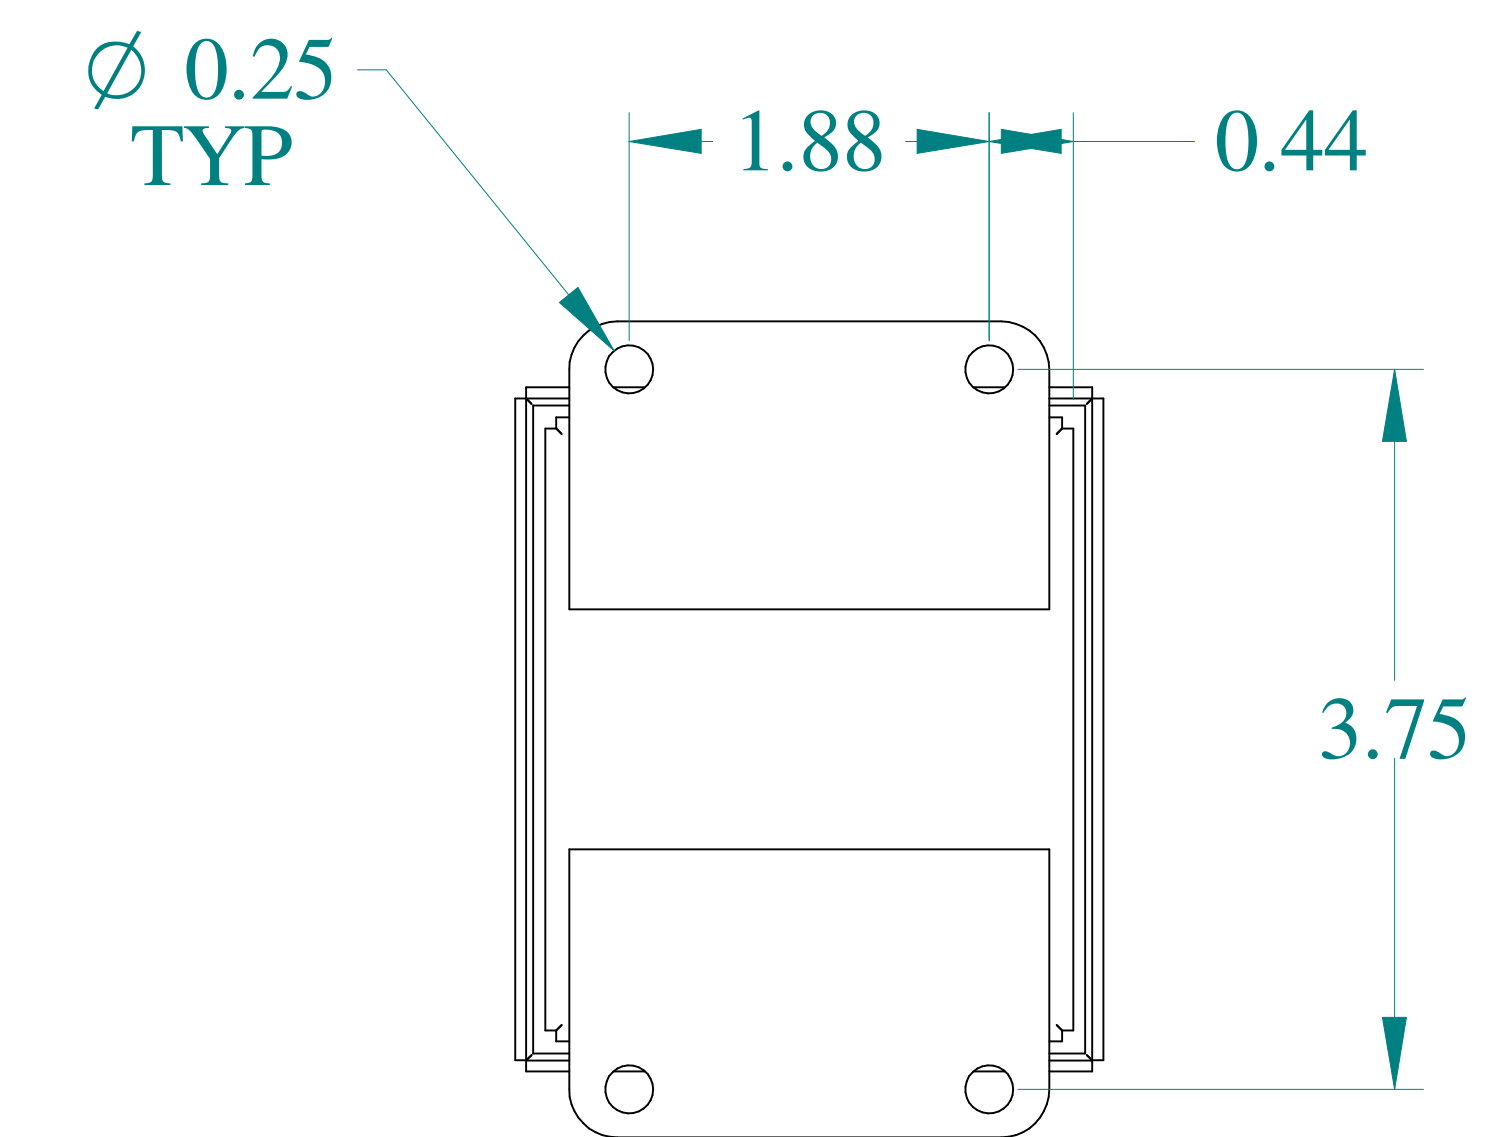

TOP VIEW

DETAIL Z  
TYP

ISOMETRIC VIEWS

SIDE VIEW

FRONT VIEW

GROUND STUD  
DOOR

SIDE VIEW

BACK VIEW

BOTTOM VIEW

GROUND STUD  
BODY

Data subject to change without notice.

Part # : MPB1

Date : Mar. 24, 2019

Link: [www.hammf.com/MPB1](http://www.hammf.com/MPB1)