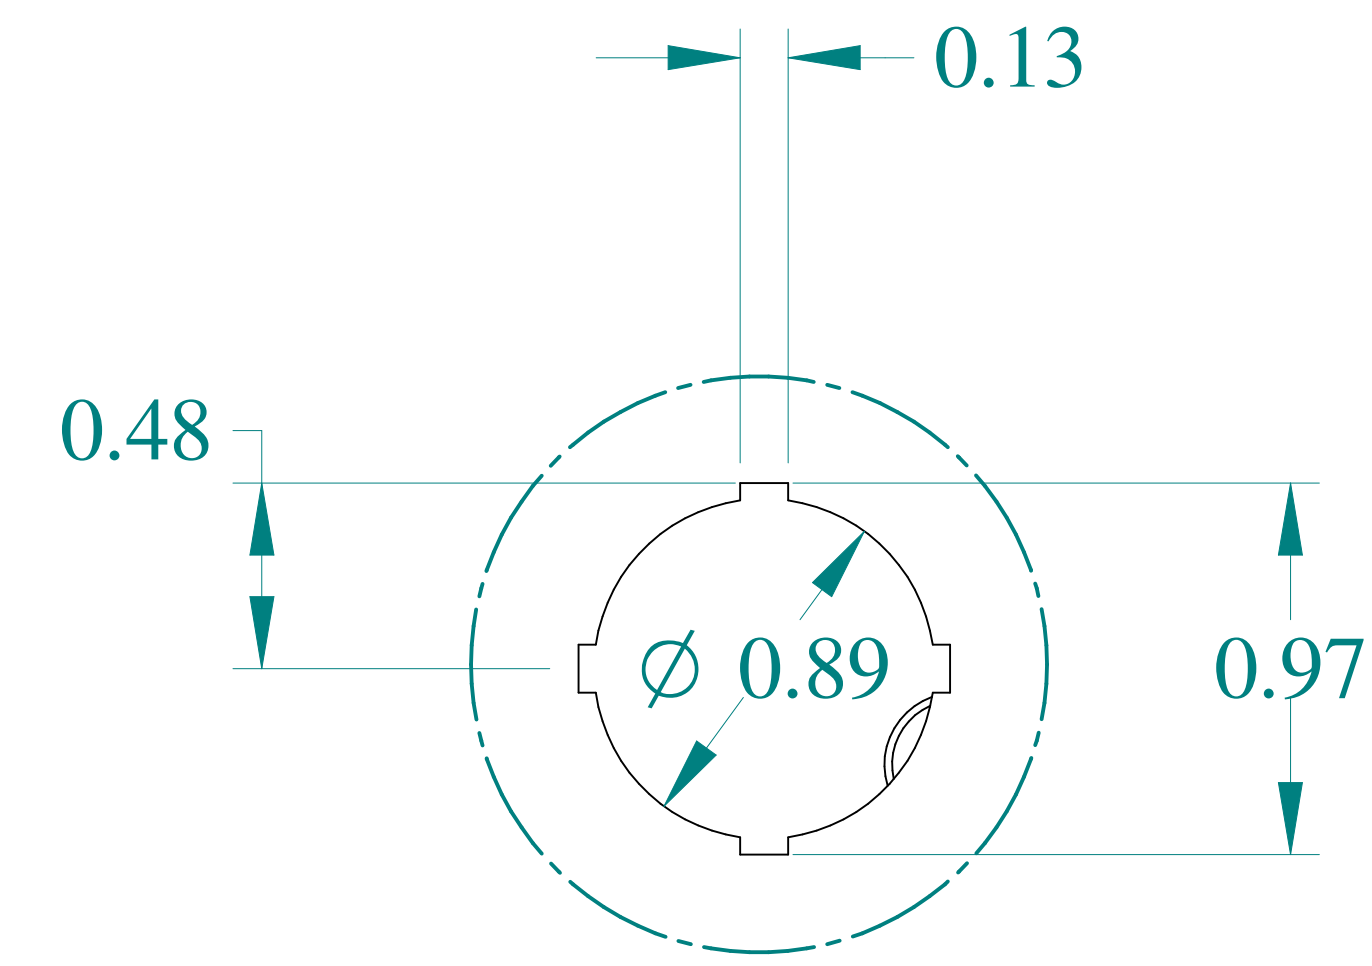

TOP VIEW

DETAIL Z  
TYP

ISOMETRIC VIEWS

SIDE VIEW

FRONT VIEW

GROUND STUD  
DOOR

SIDE VIEW

BACK VIEW

BOTTOM VIEW

GROUND STUD  
BODY

Data subject to change without notice.

Part # : MPB1

Date : Mar. 24, 2019

Link: [www.hammf.com/MPB1](http://www.hammf.com/MPB1)