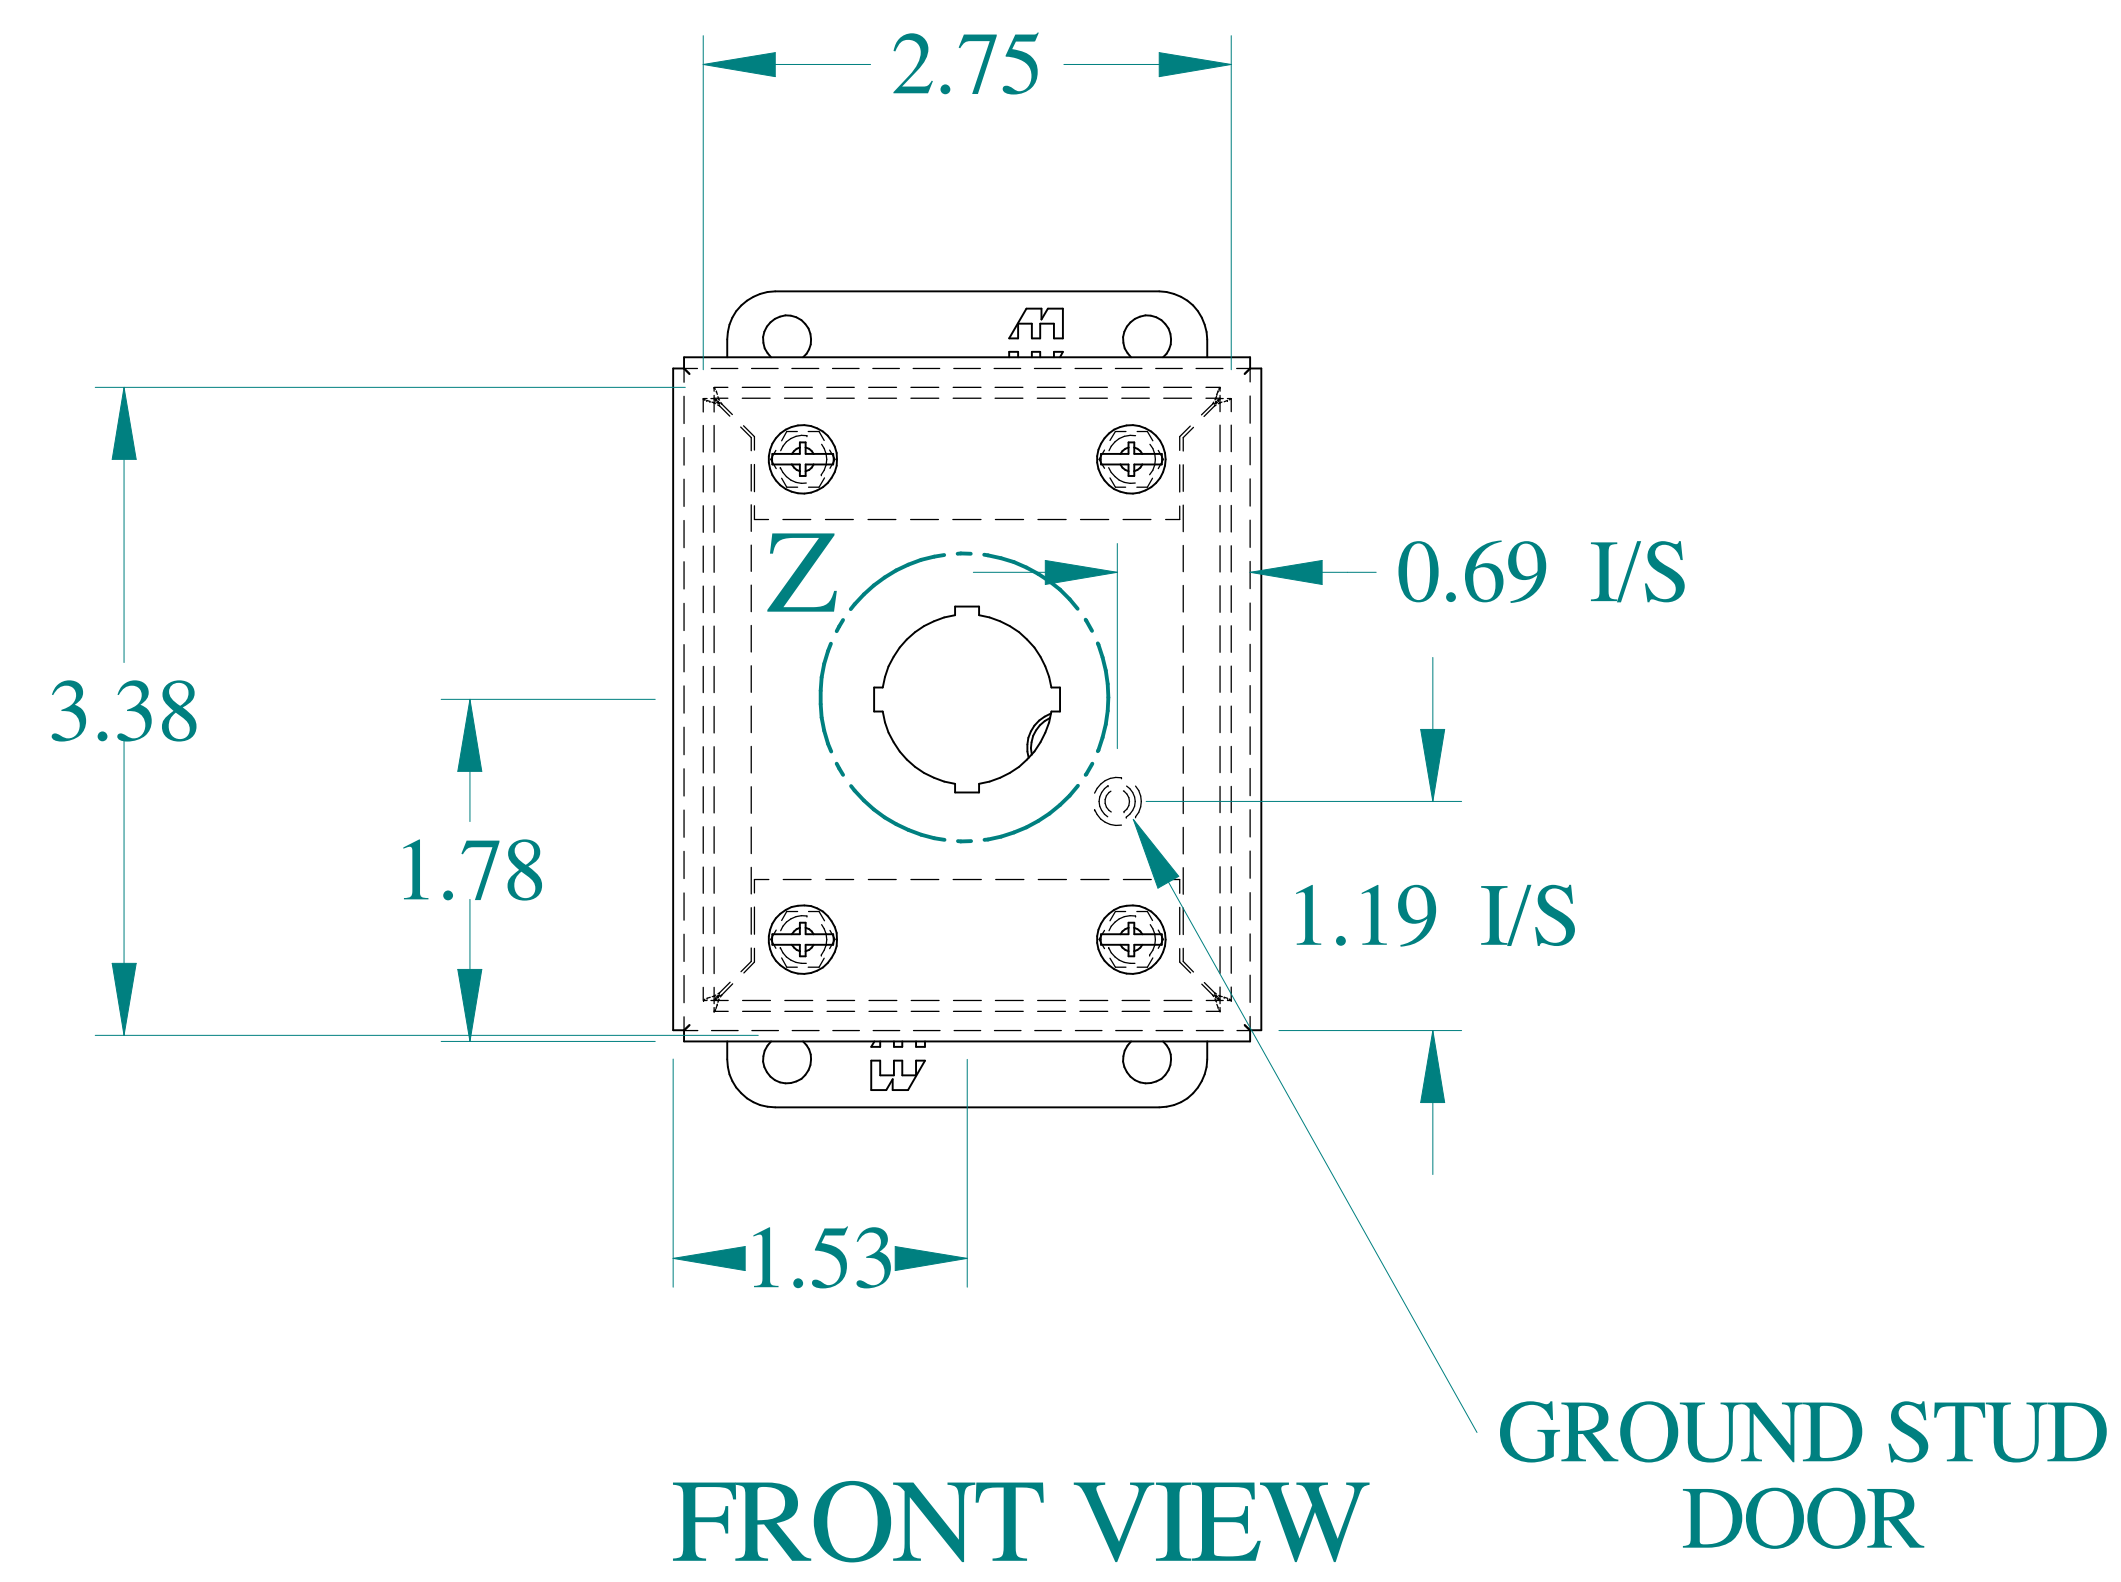

TOP VIEW

DETAIL Z  
TYP

ISOMETRIC VIEWS

SIDE VIEW

FRONT VIEW

GROUND STUD  
DOOR

SIDE VIEW

BACK VIEW

BOTTOM VIEW

GROUND STUD  
BODY

Data subject to change without notice.

Part # : MPB1

Date : Mar. 24, 2019

Link: [www.hammf.com/MPB1](http://www.hammf.com/MPB1)