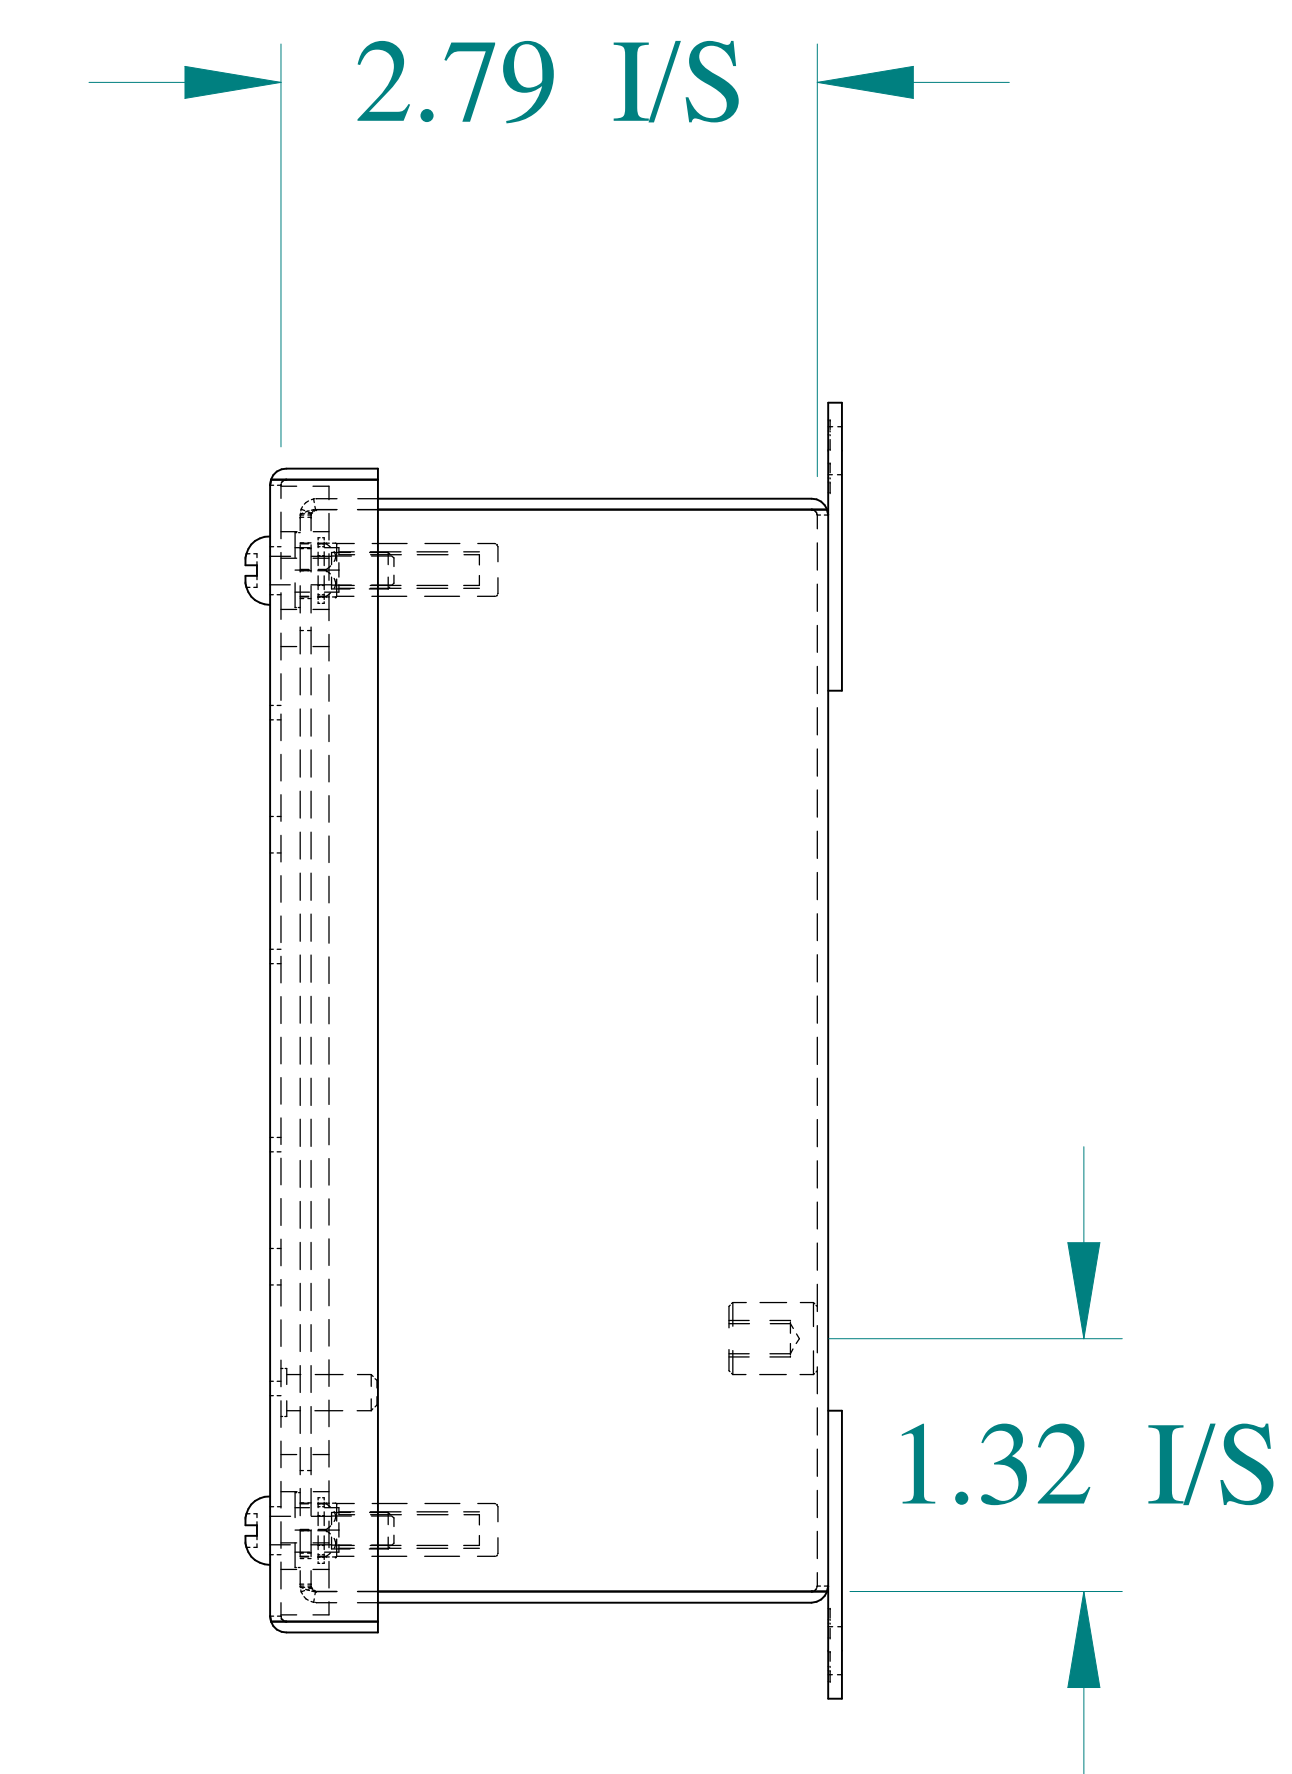

TOP VIEW

DETAIL Z  
TYP

ISOMETRIC VIEWS

SIDE VIEW

FRONT VIEW

SIDE VIEW

BACK VIEW

BOTTOM VIEW

Data subject to change without notice.

Part # : 1435B

Date : Mar. 23, 2019

Link: [www.hamfmfg.com/1435B](http://www.hamfmfg.com/1435B)