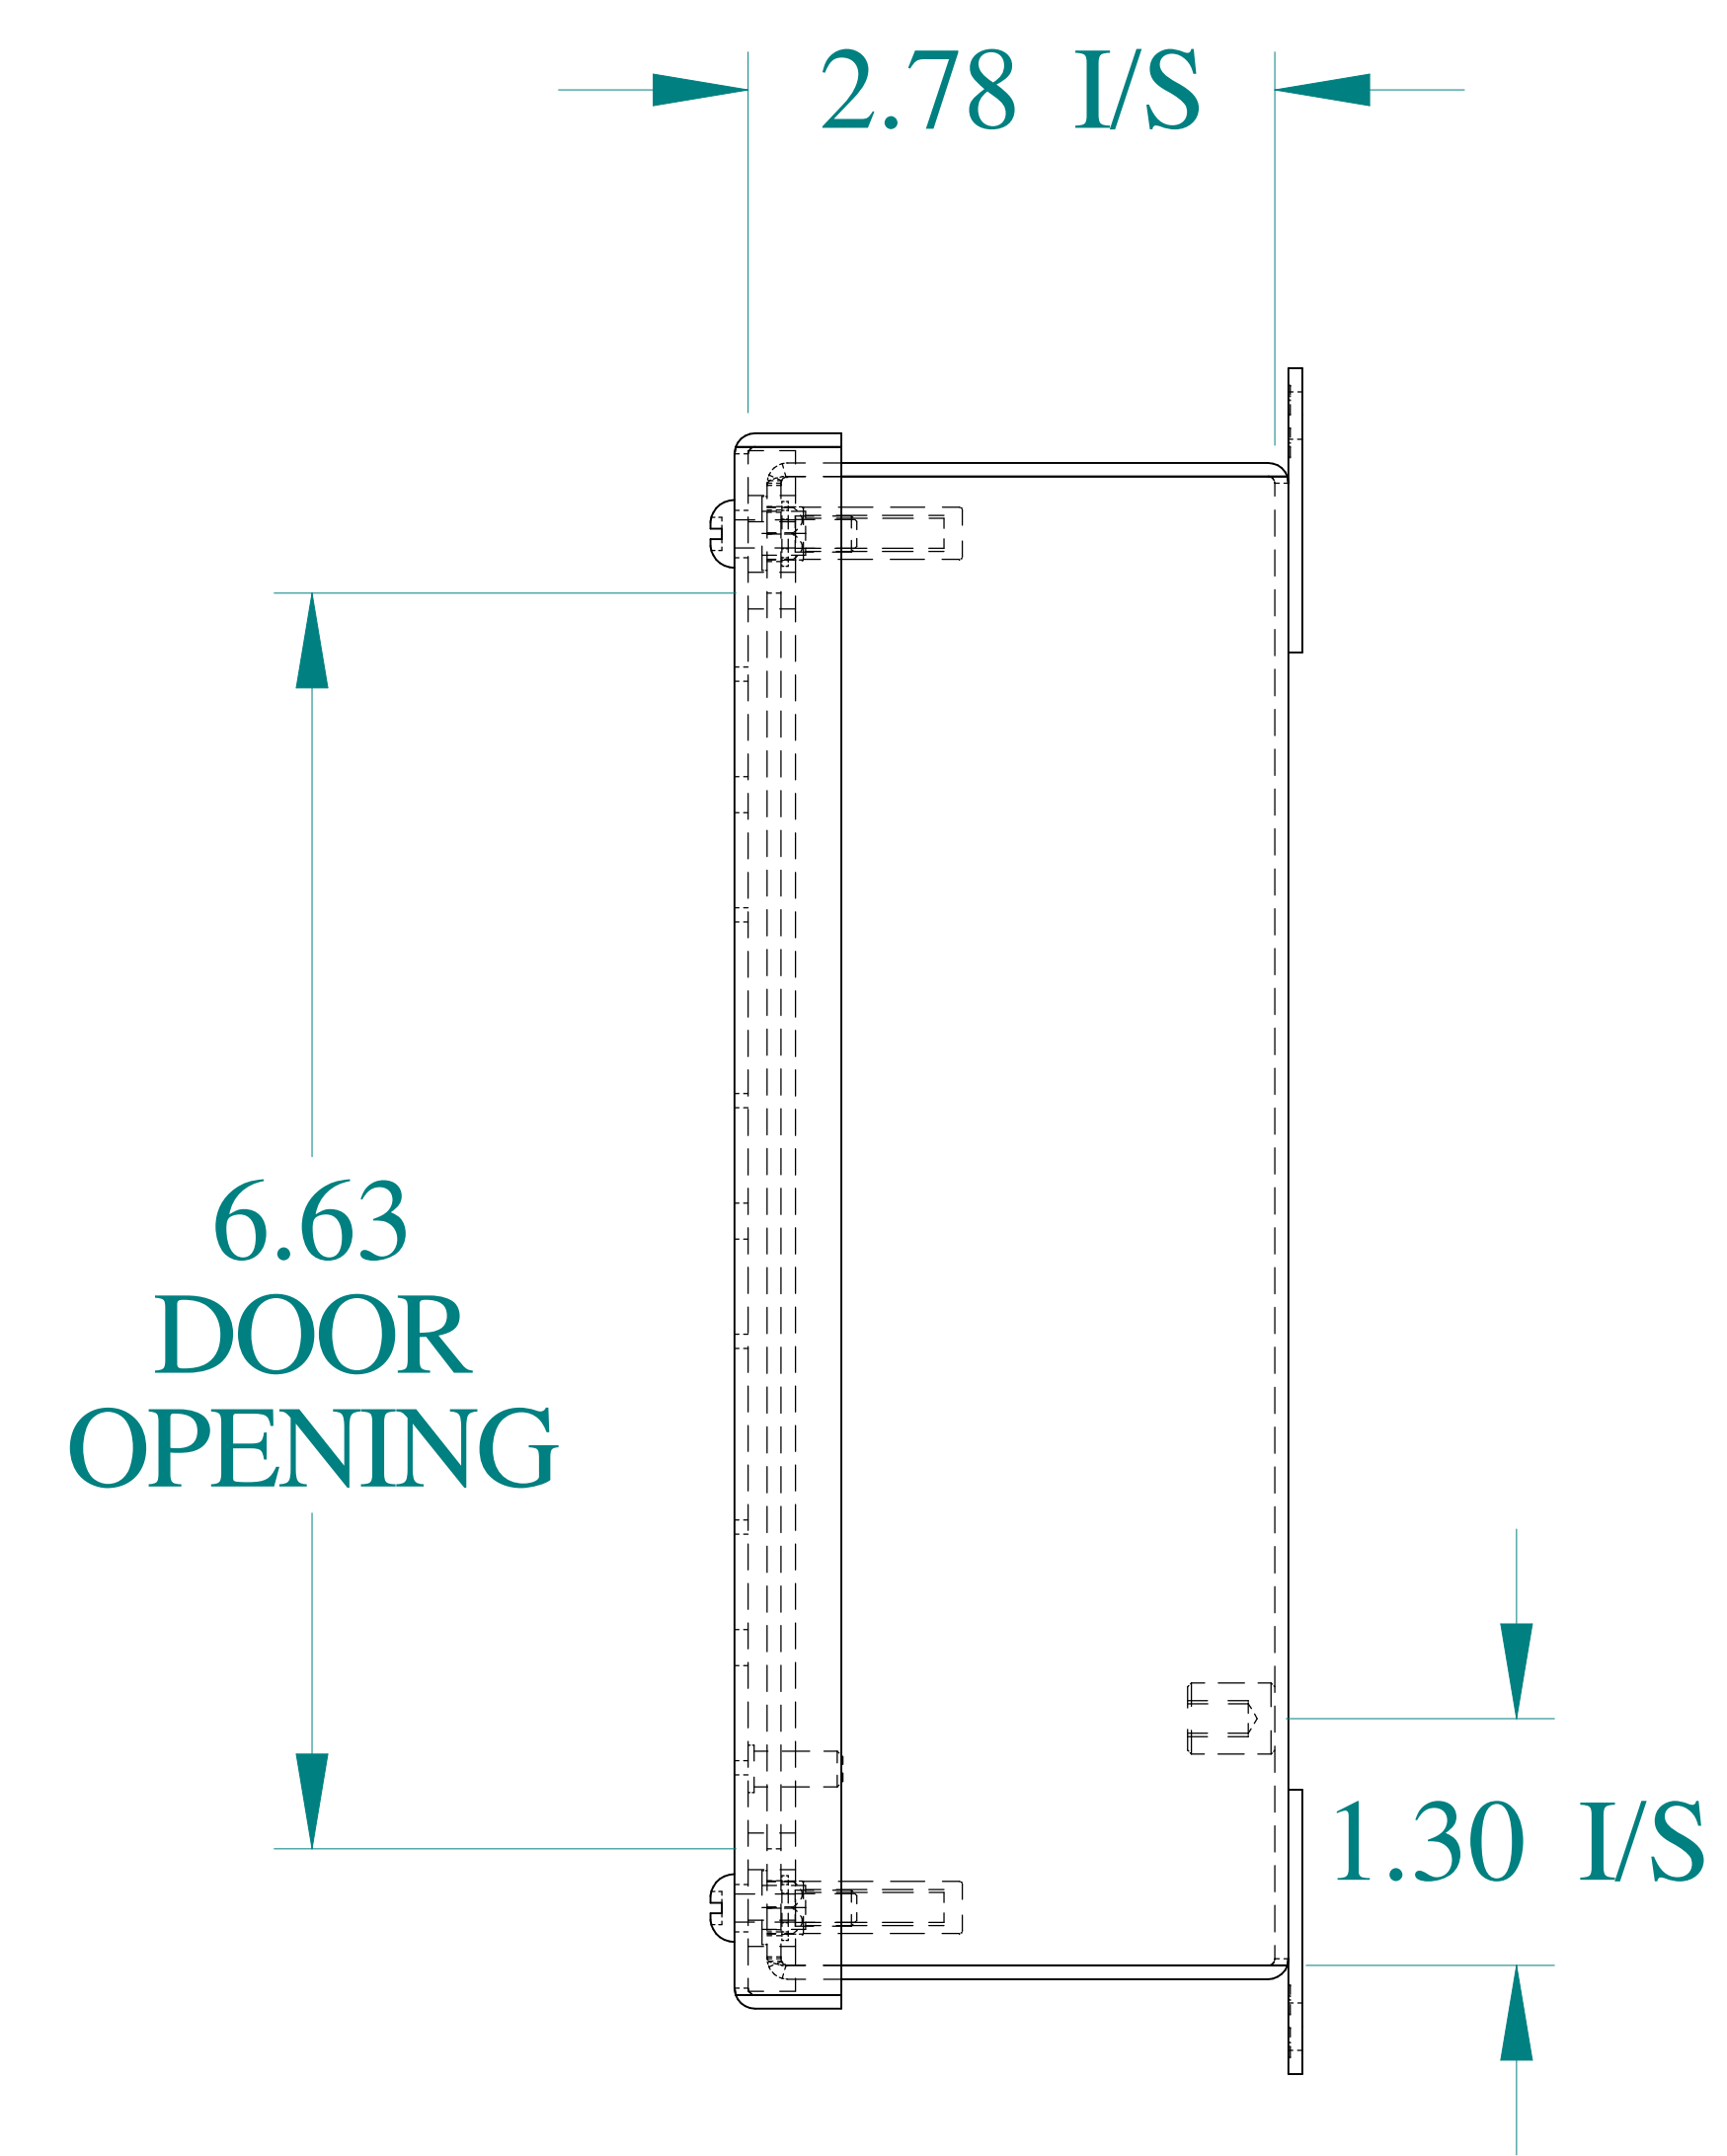

TOP VIEW

DETAIL Z
TYP

ISOMETRIC VIEWS

SIDE VIEW

FRONT VIEW

SIDE VIEW

BACK VIEW

BOTTOM VIEW

Data subject to change without notice.

Part # : 1435C

Date : Mar. 23, 2019

Link: www.hamdf.com/1435C