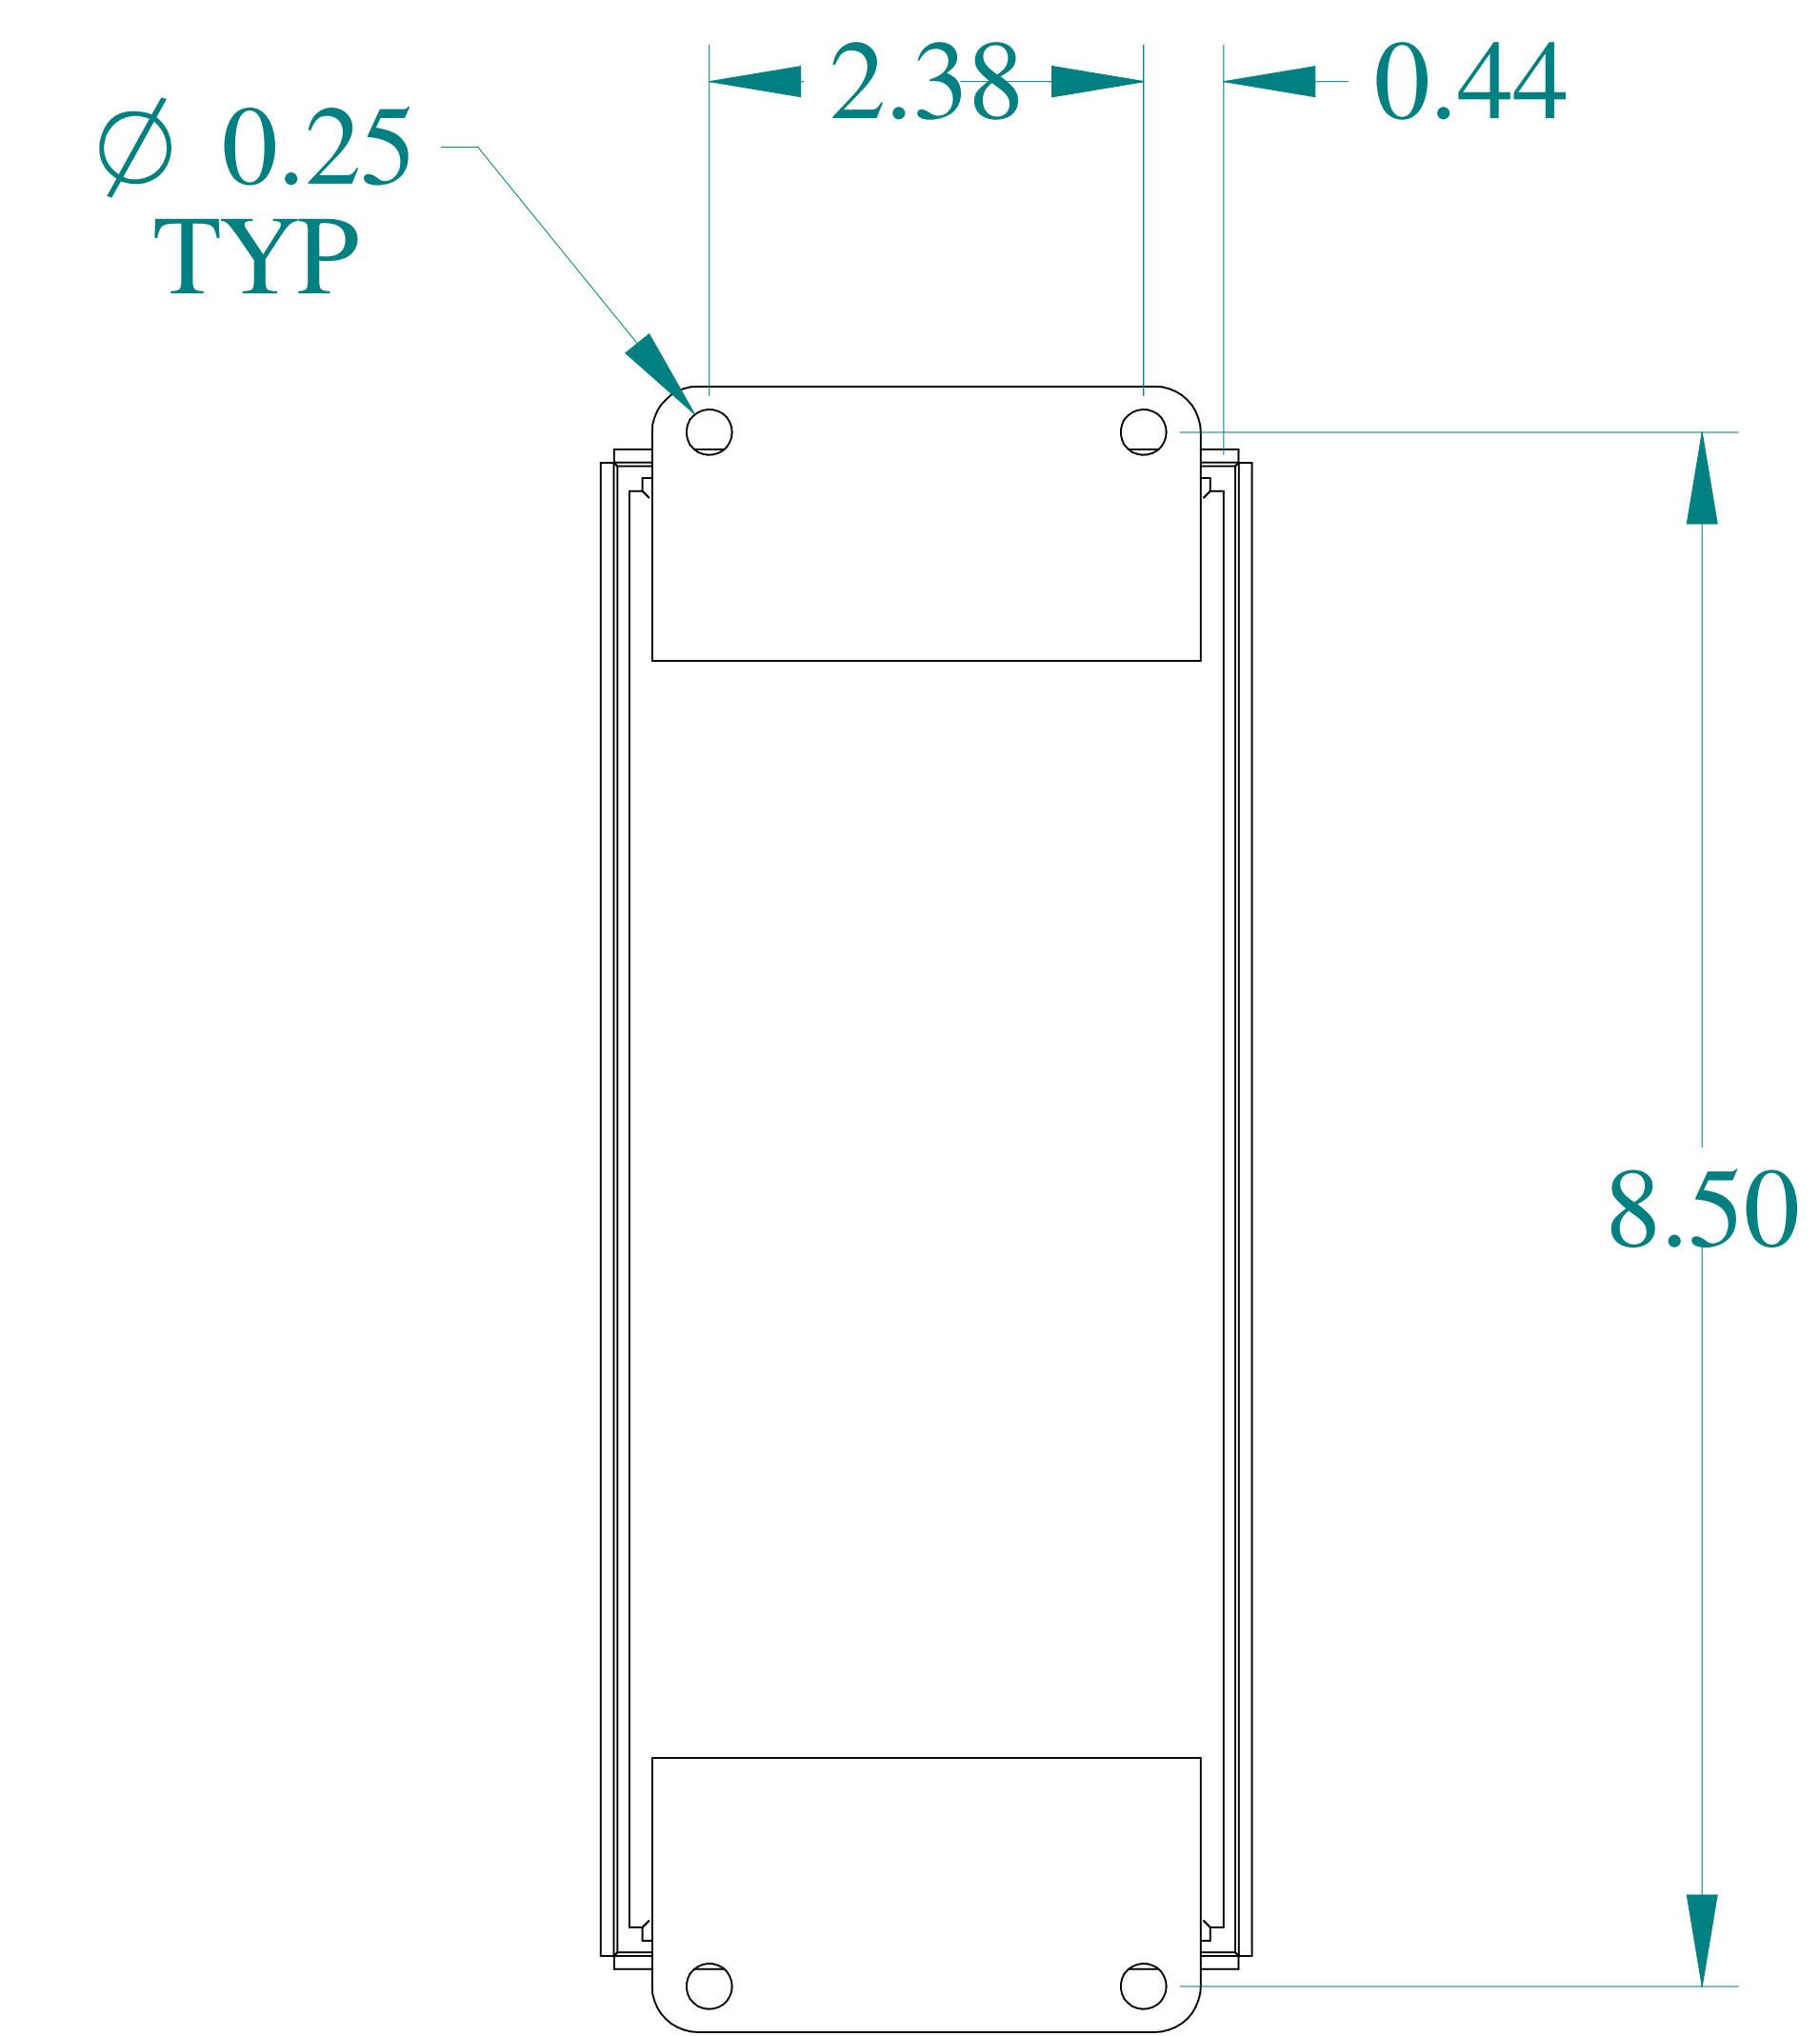

TOP VIEW

DETAIL Z
TYP

ISOMETRIC VIEWS

SIDE VIEW

FRONT VIEW

SIDE VIEW

BACK VIEW

BOTTOM VIEW

Data subject to change without notice.

Part # : 1435C

Date : Mar. 23, 2019

Link: www.hamdf.com/1435C