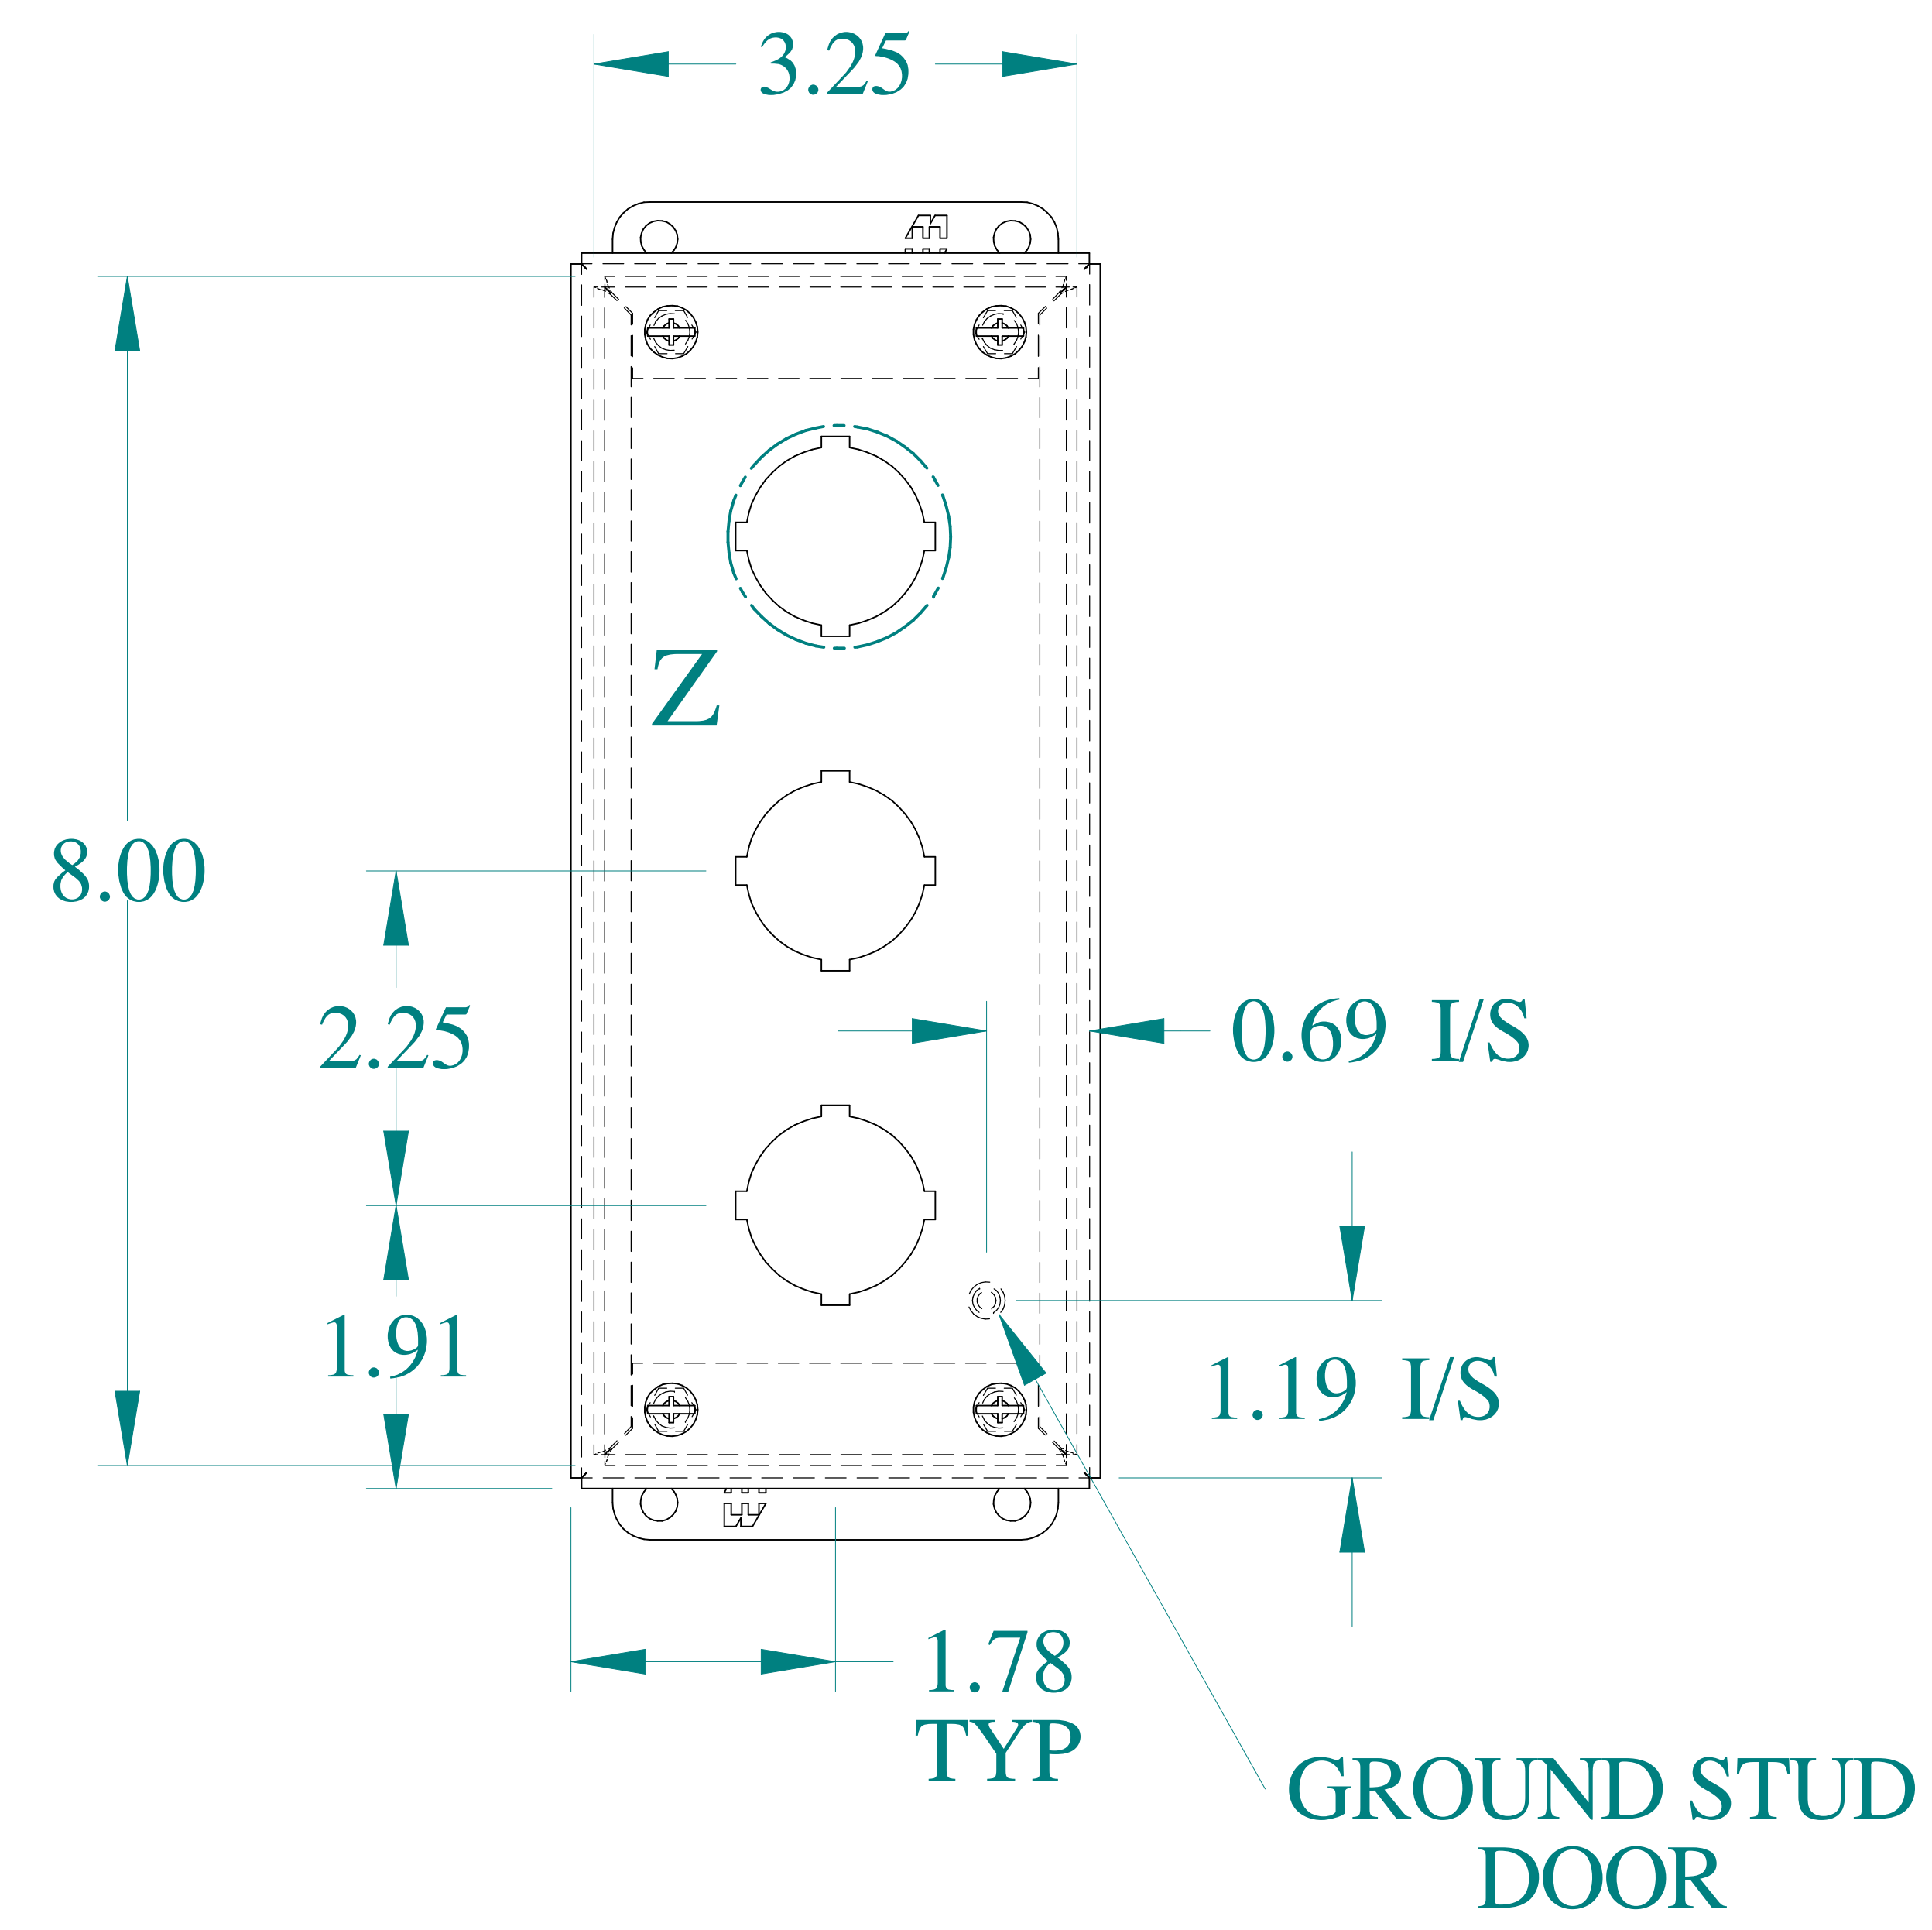

TOP VIEW

DETAIL Z
TYP

ISOMETRIC VIEWS

SIDE VIEW

FRONT VIEW

SIDE VIEW

BACK VIEW

BOTTOM VIEW

Data subject to change without notice.

Part # : 1435C

Date : Mar. 23, 2019

Link: www.hamdf.com/1435C