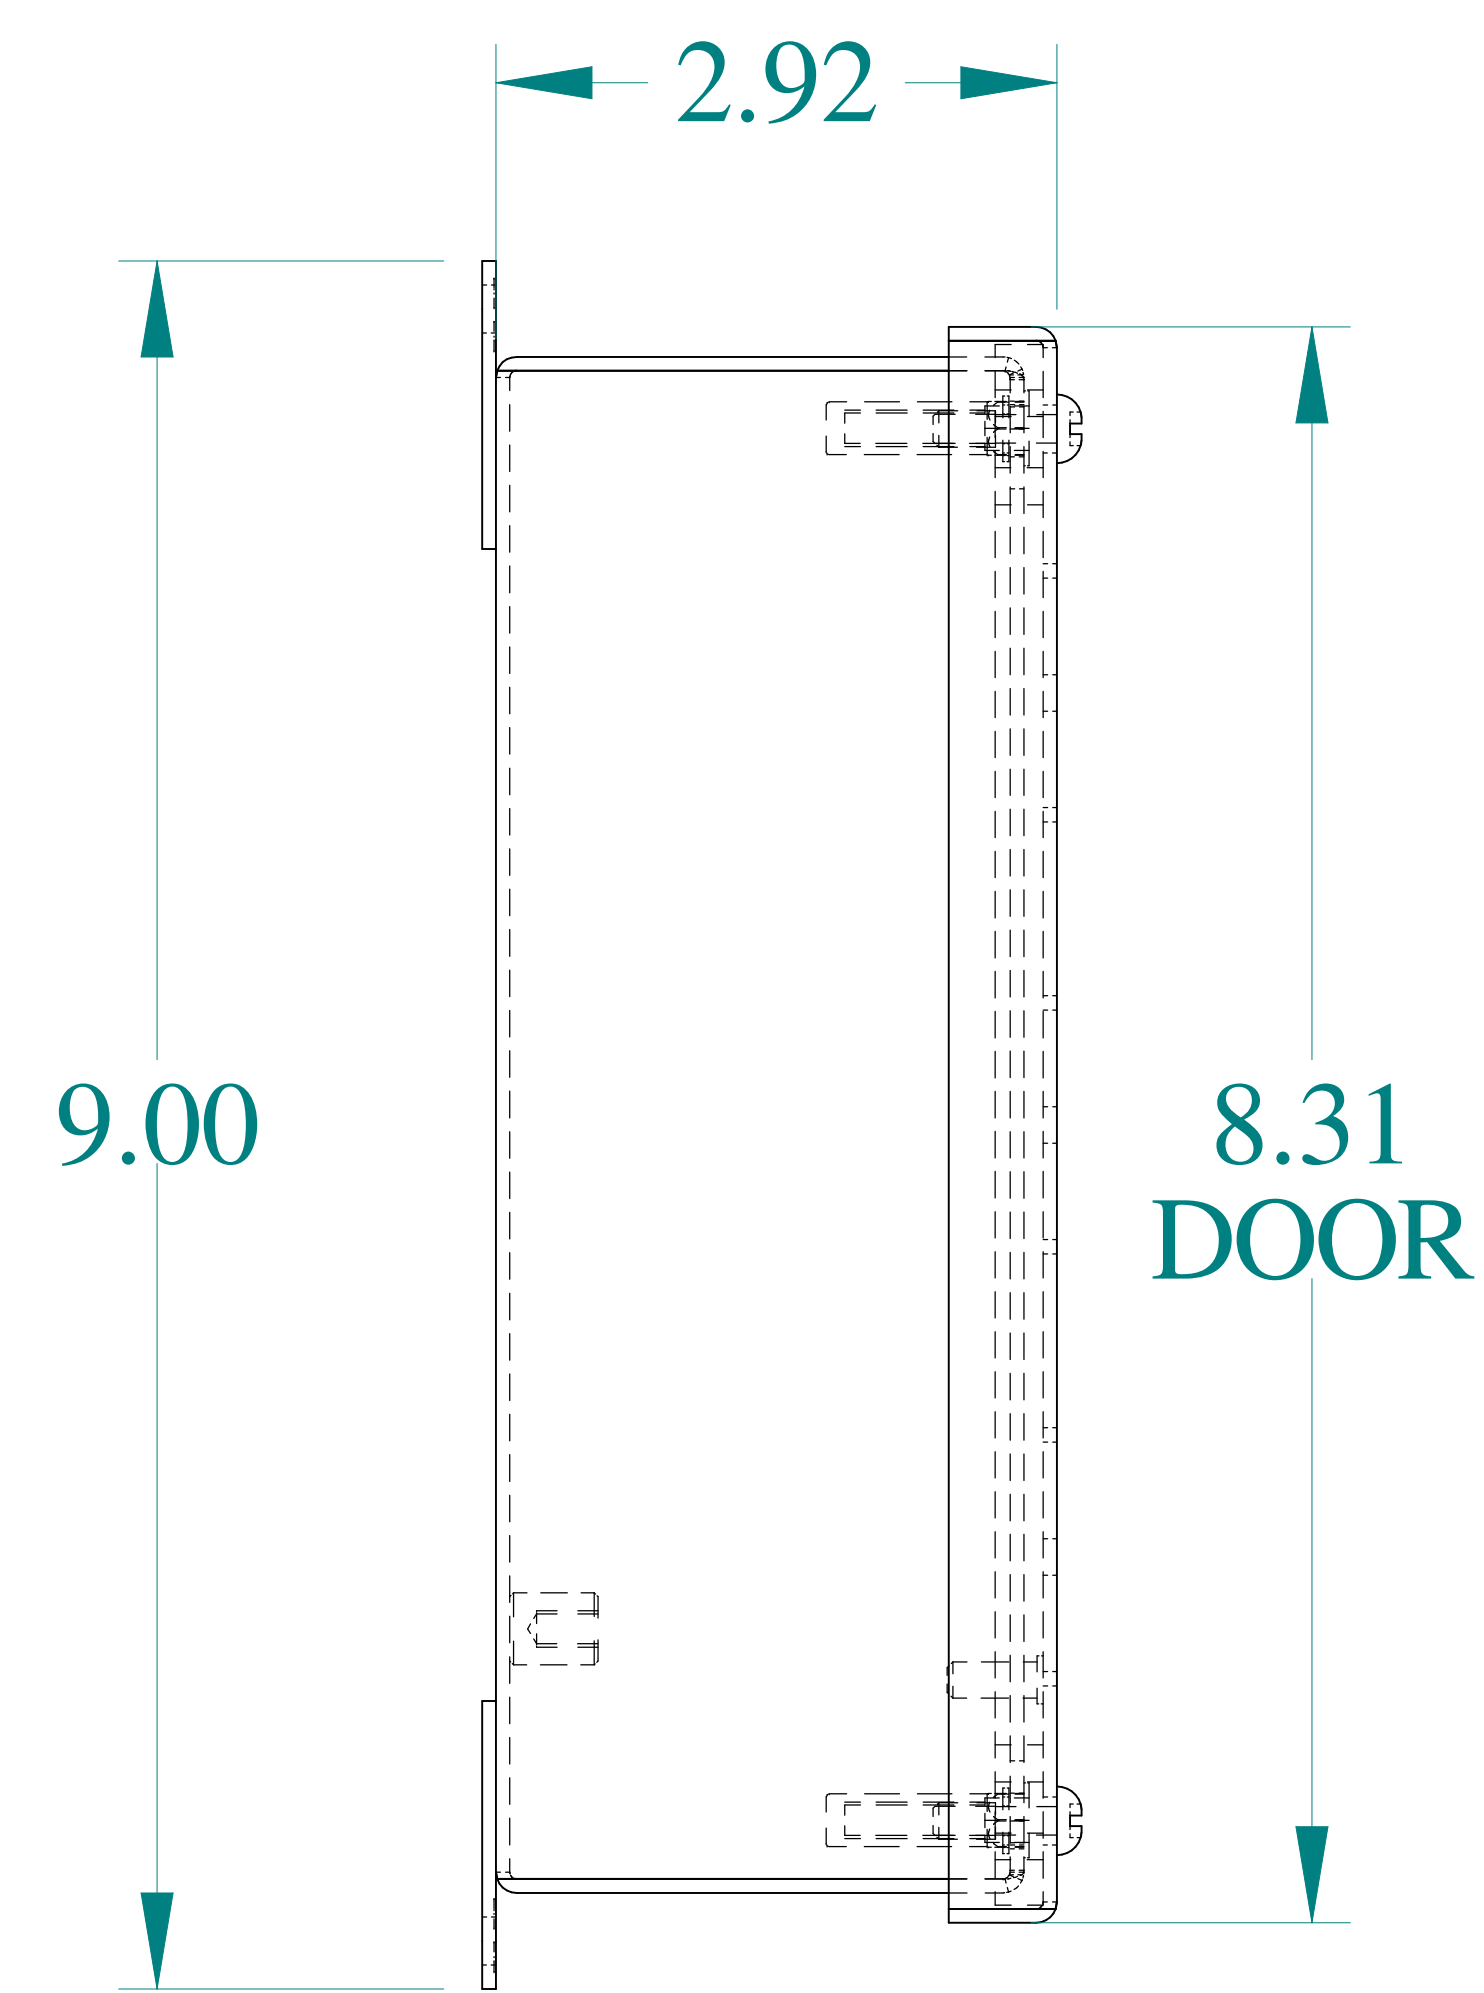

TOP VIEW

DETAIL Z
TYP

ISOMETRIC VIEWS

SIDE VIEW

FRONT VIEW

SIDE VIEW

BACK VIEW

BOTTOM VIEW

Data subject to change without notice.

Part # : 1435C

Date : Mar. 23, 2019

Link: www.hamdf.com/1435C