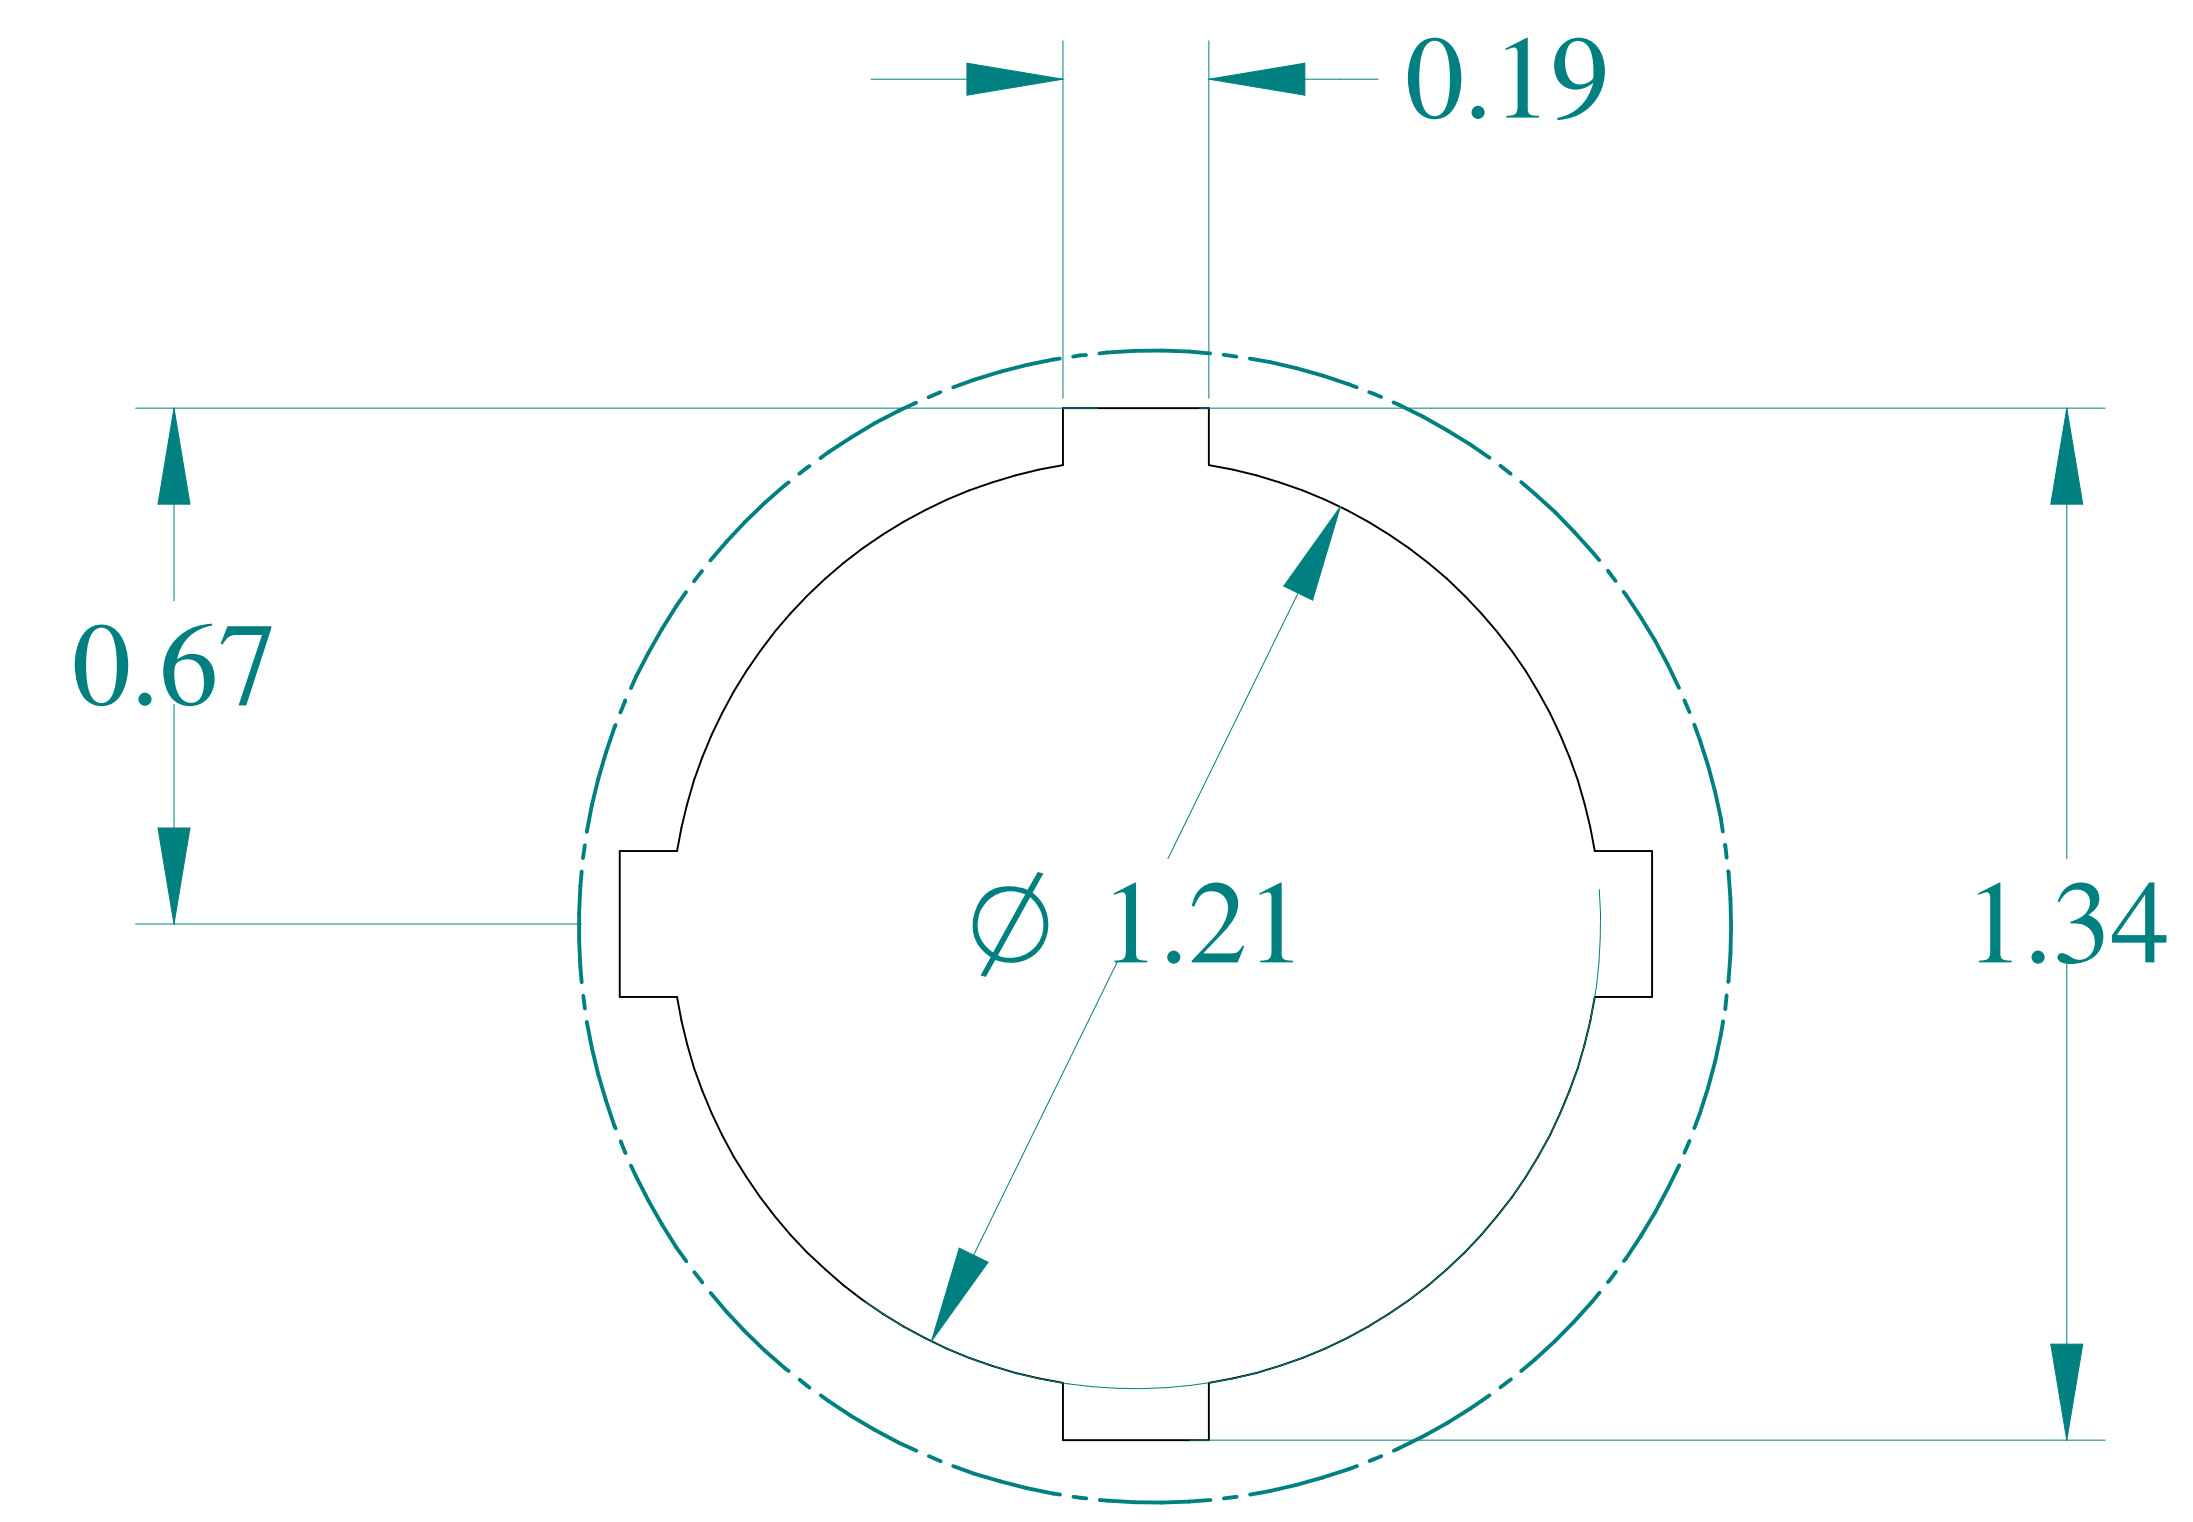

TOP VIEW

DETAIL Z
TYP

ISOMETRIC VIEWS

SIDE VIEW

FRONT VIEW

SIDE VIEW

BACK VIEW

BOTTOM VIEW

Data subject to change without notice.

Part # : 1435C

Date : Mar. 23, 2019

Link: www.hamdf.com/1435C