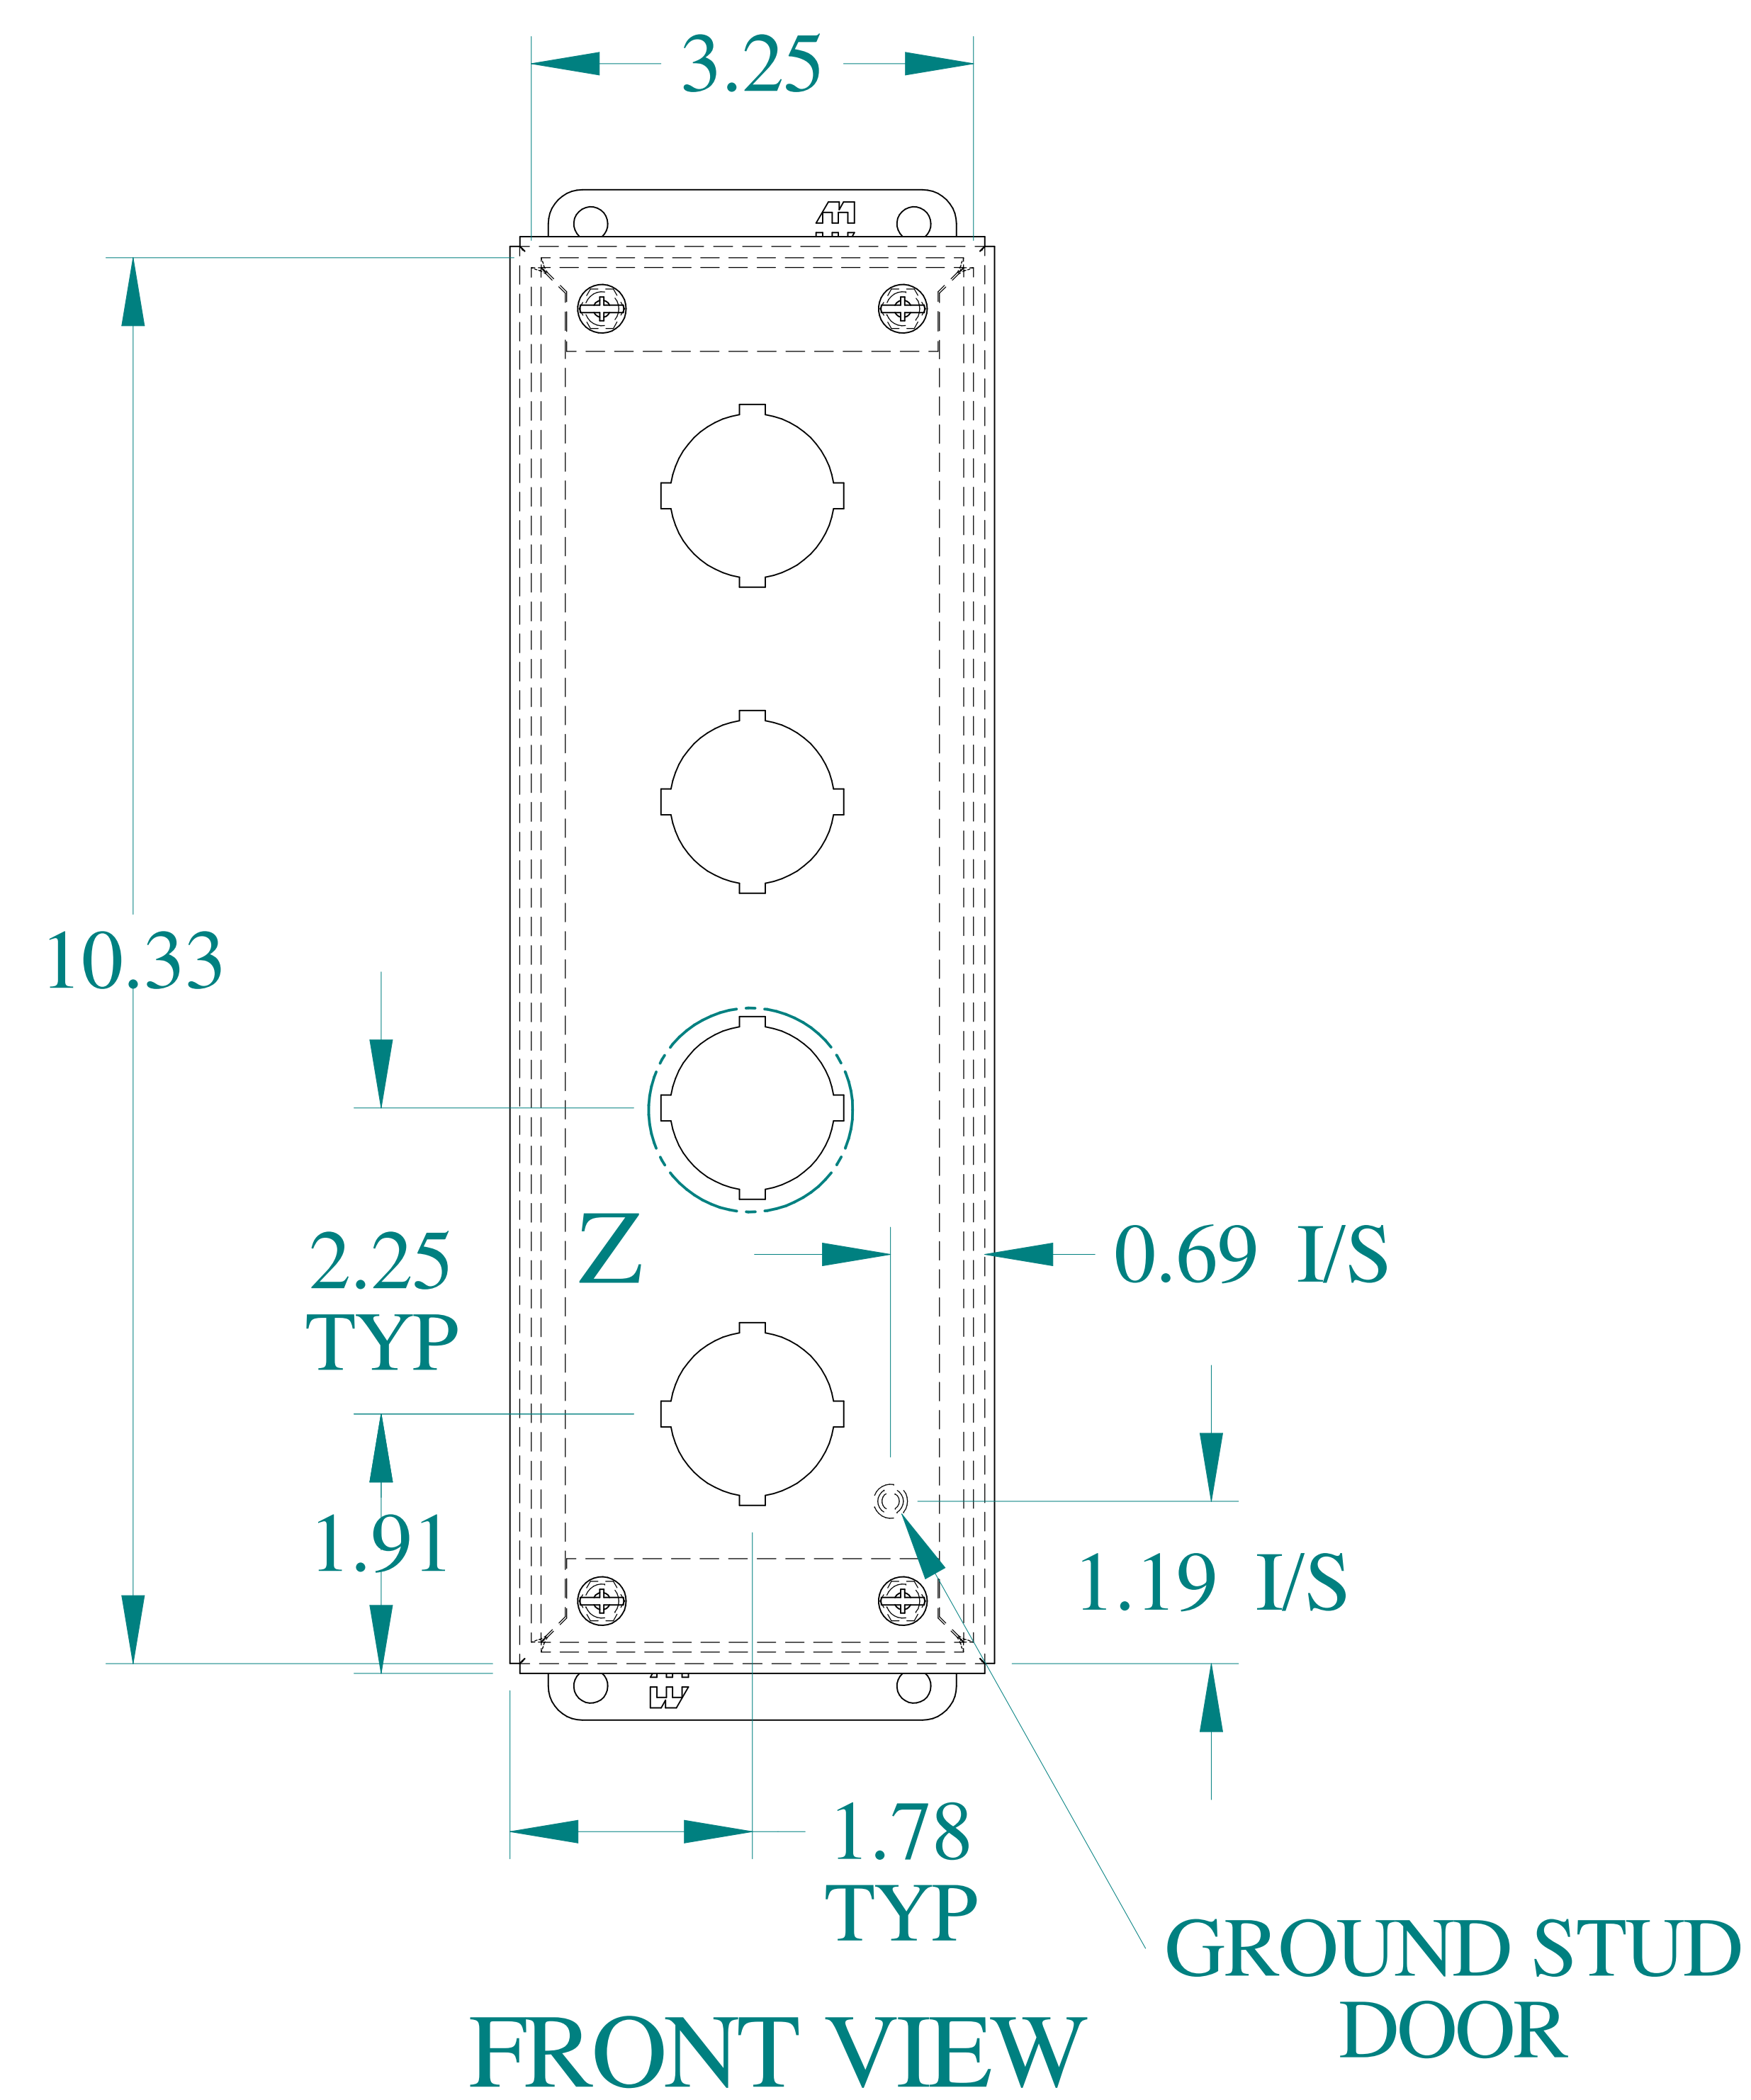

TOP VIEW

DETAIL Z  
TYP

ISOMETRIC VIEWS

SIDE VIEW

FRONT VIEW

SIDE VIEW

BACK VIEW

BOTTOM VIEW

Data subject to change without notice.

Part #: 1435D

Date: Mar. 23, 2019

Link: [www.hamdmg.com/1435D](http://www.hamdmg.com/1435D)