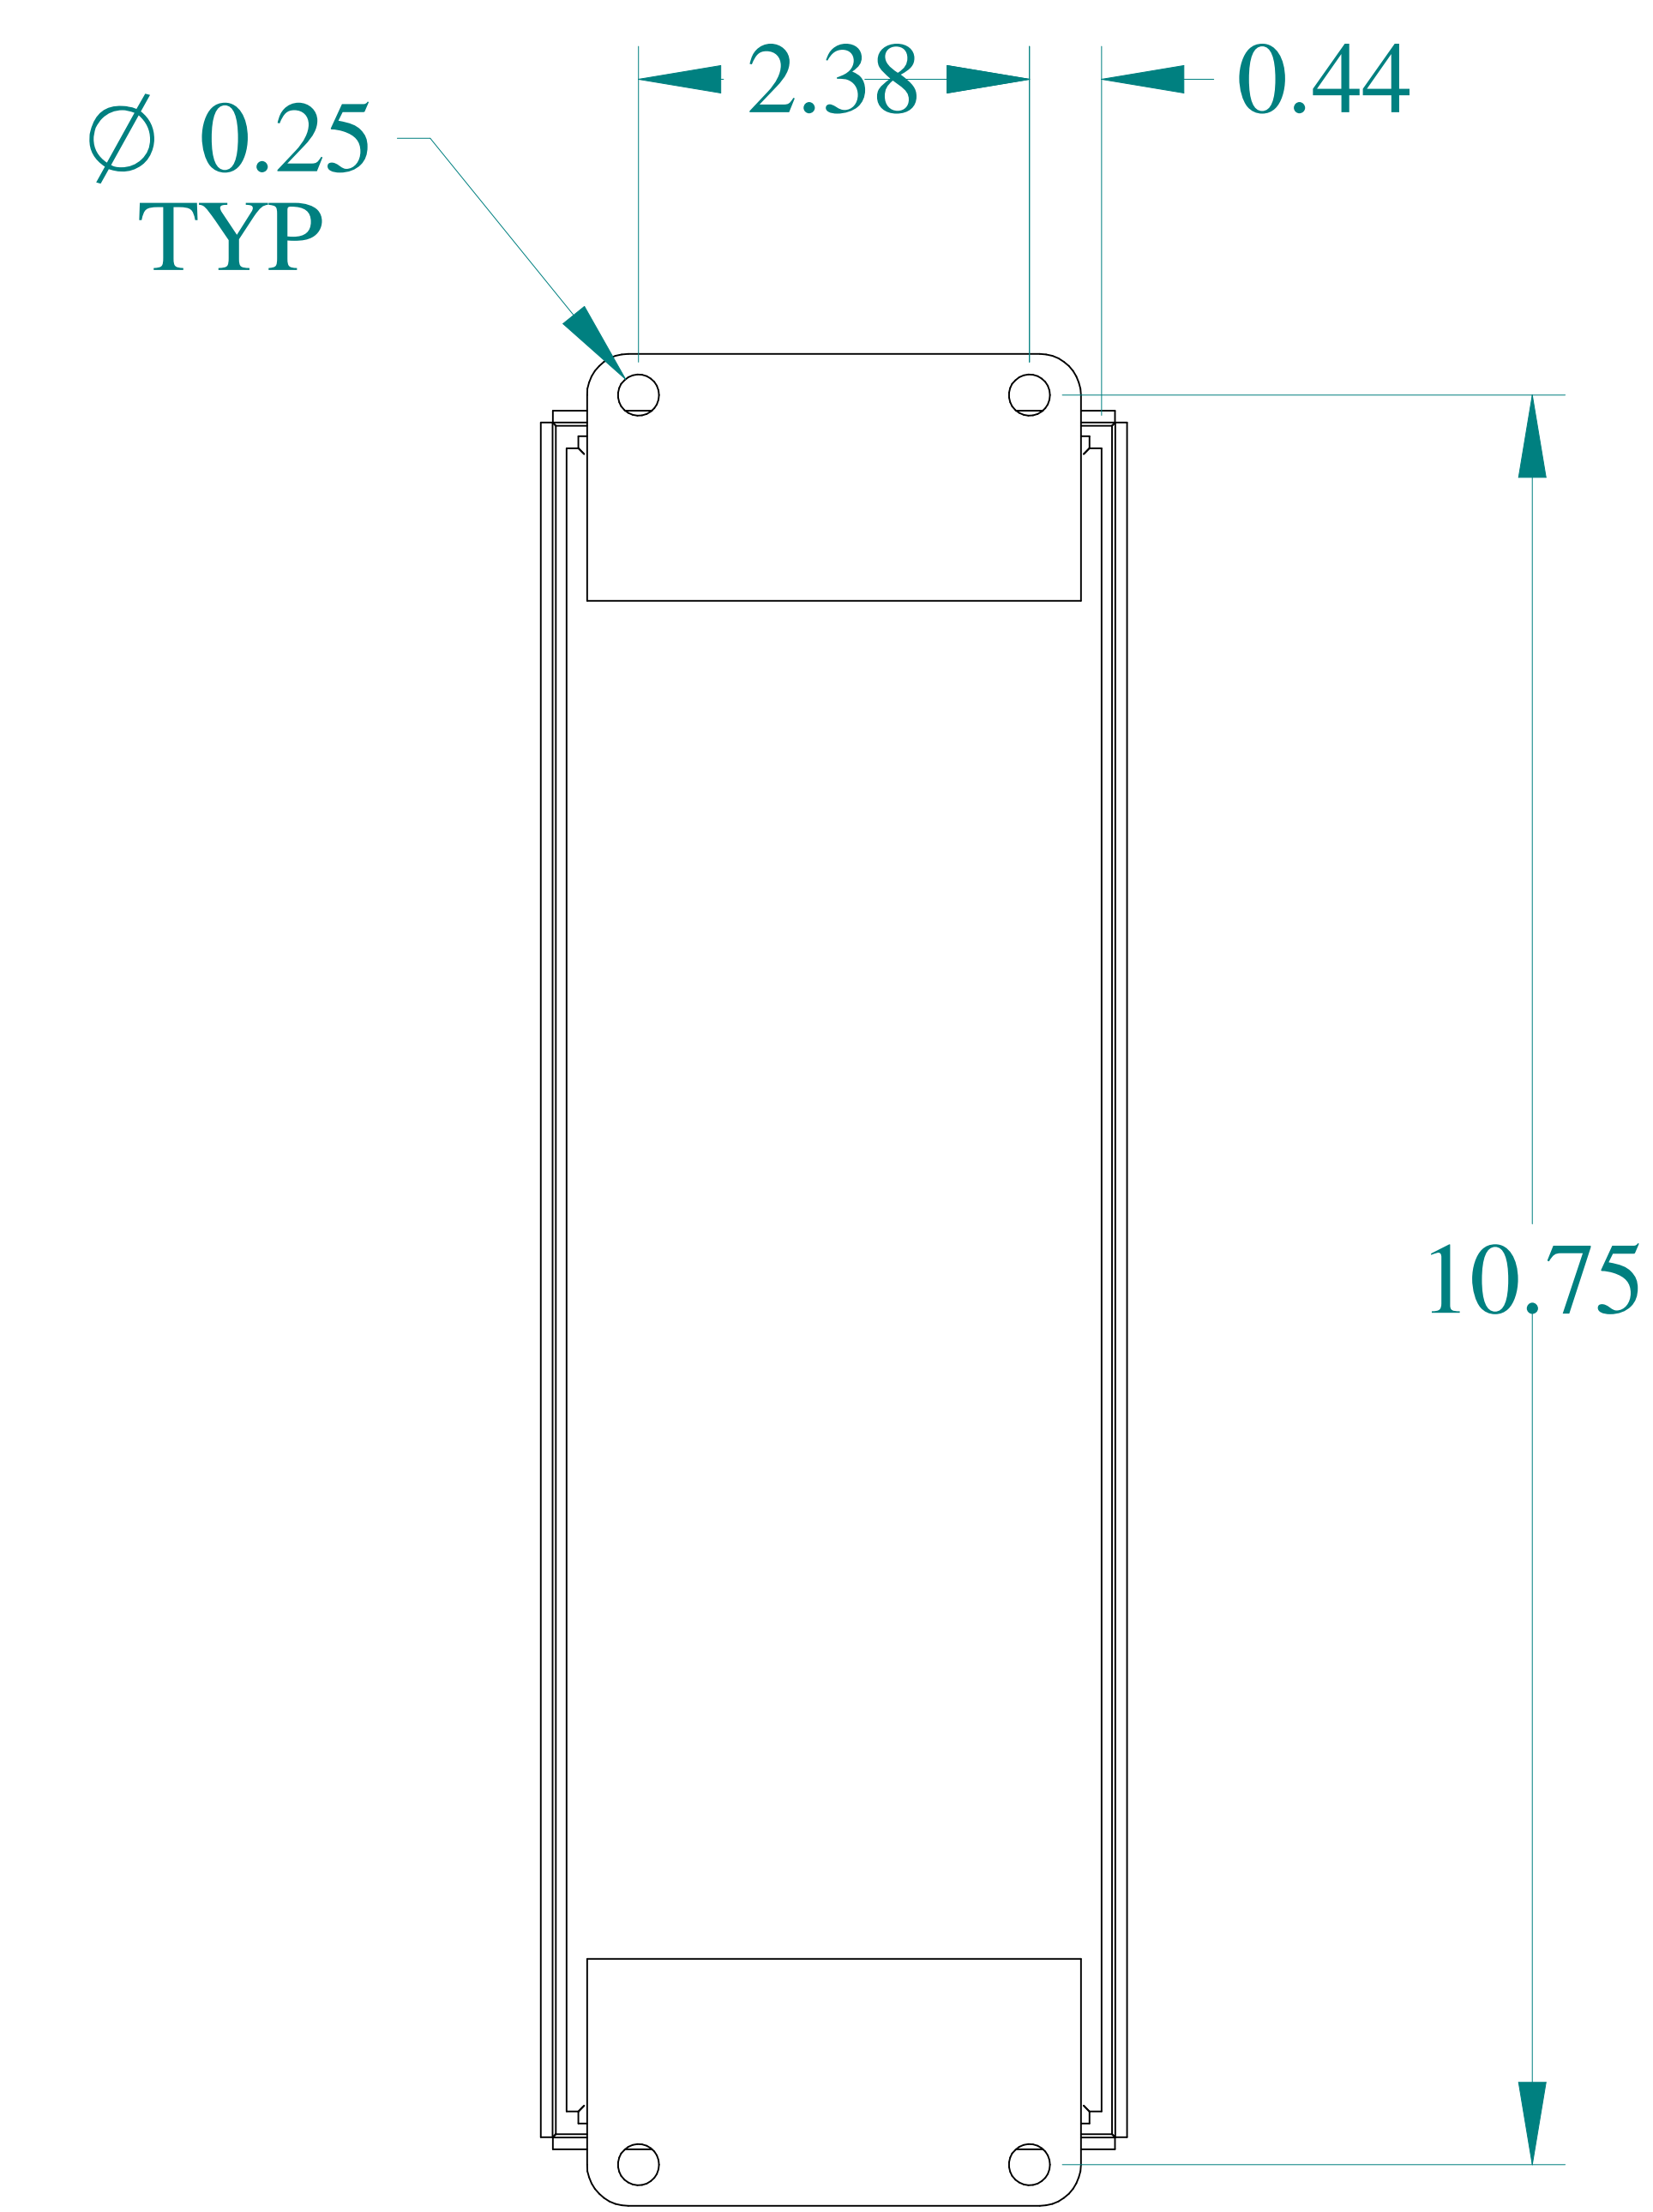

TOP VIEW

DETAIL Z  
TYP

ISOMETRIC VIEWS

SIDE VIEW

FRONT VIEW

SIDE VIEW

BACK VIEW

BOTTOM VIEW

Data subject to change without notice.

Part #: 1435D

Date: Mar. 23, 2019

Link: [www.hamdmg.com/1435D](http://www.hamdmg.com/1435D)