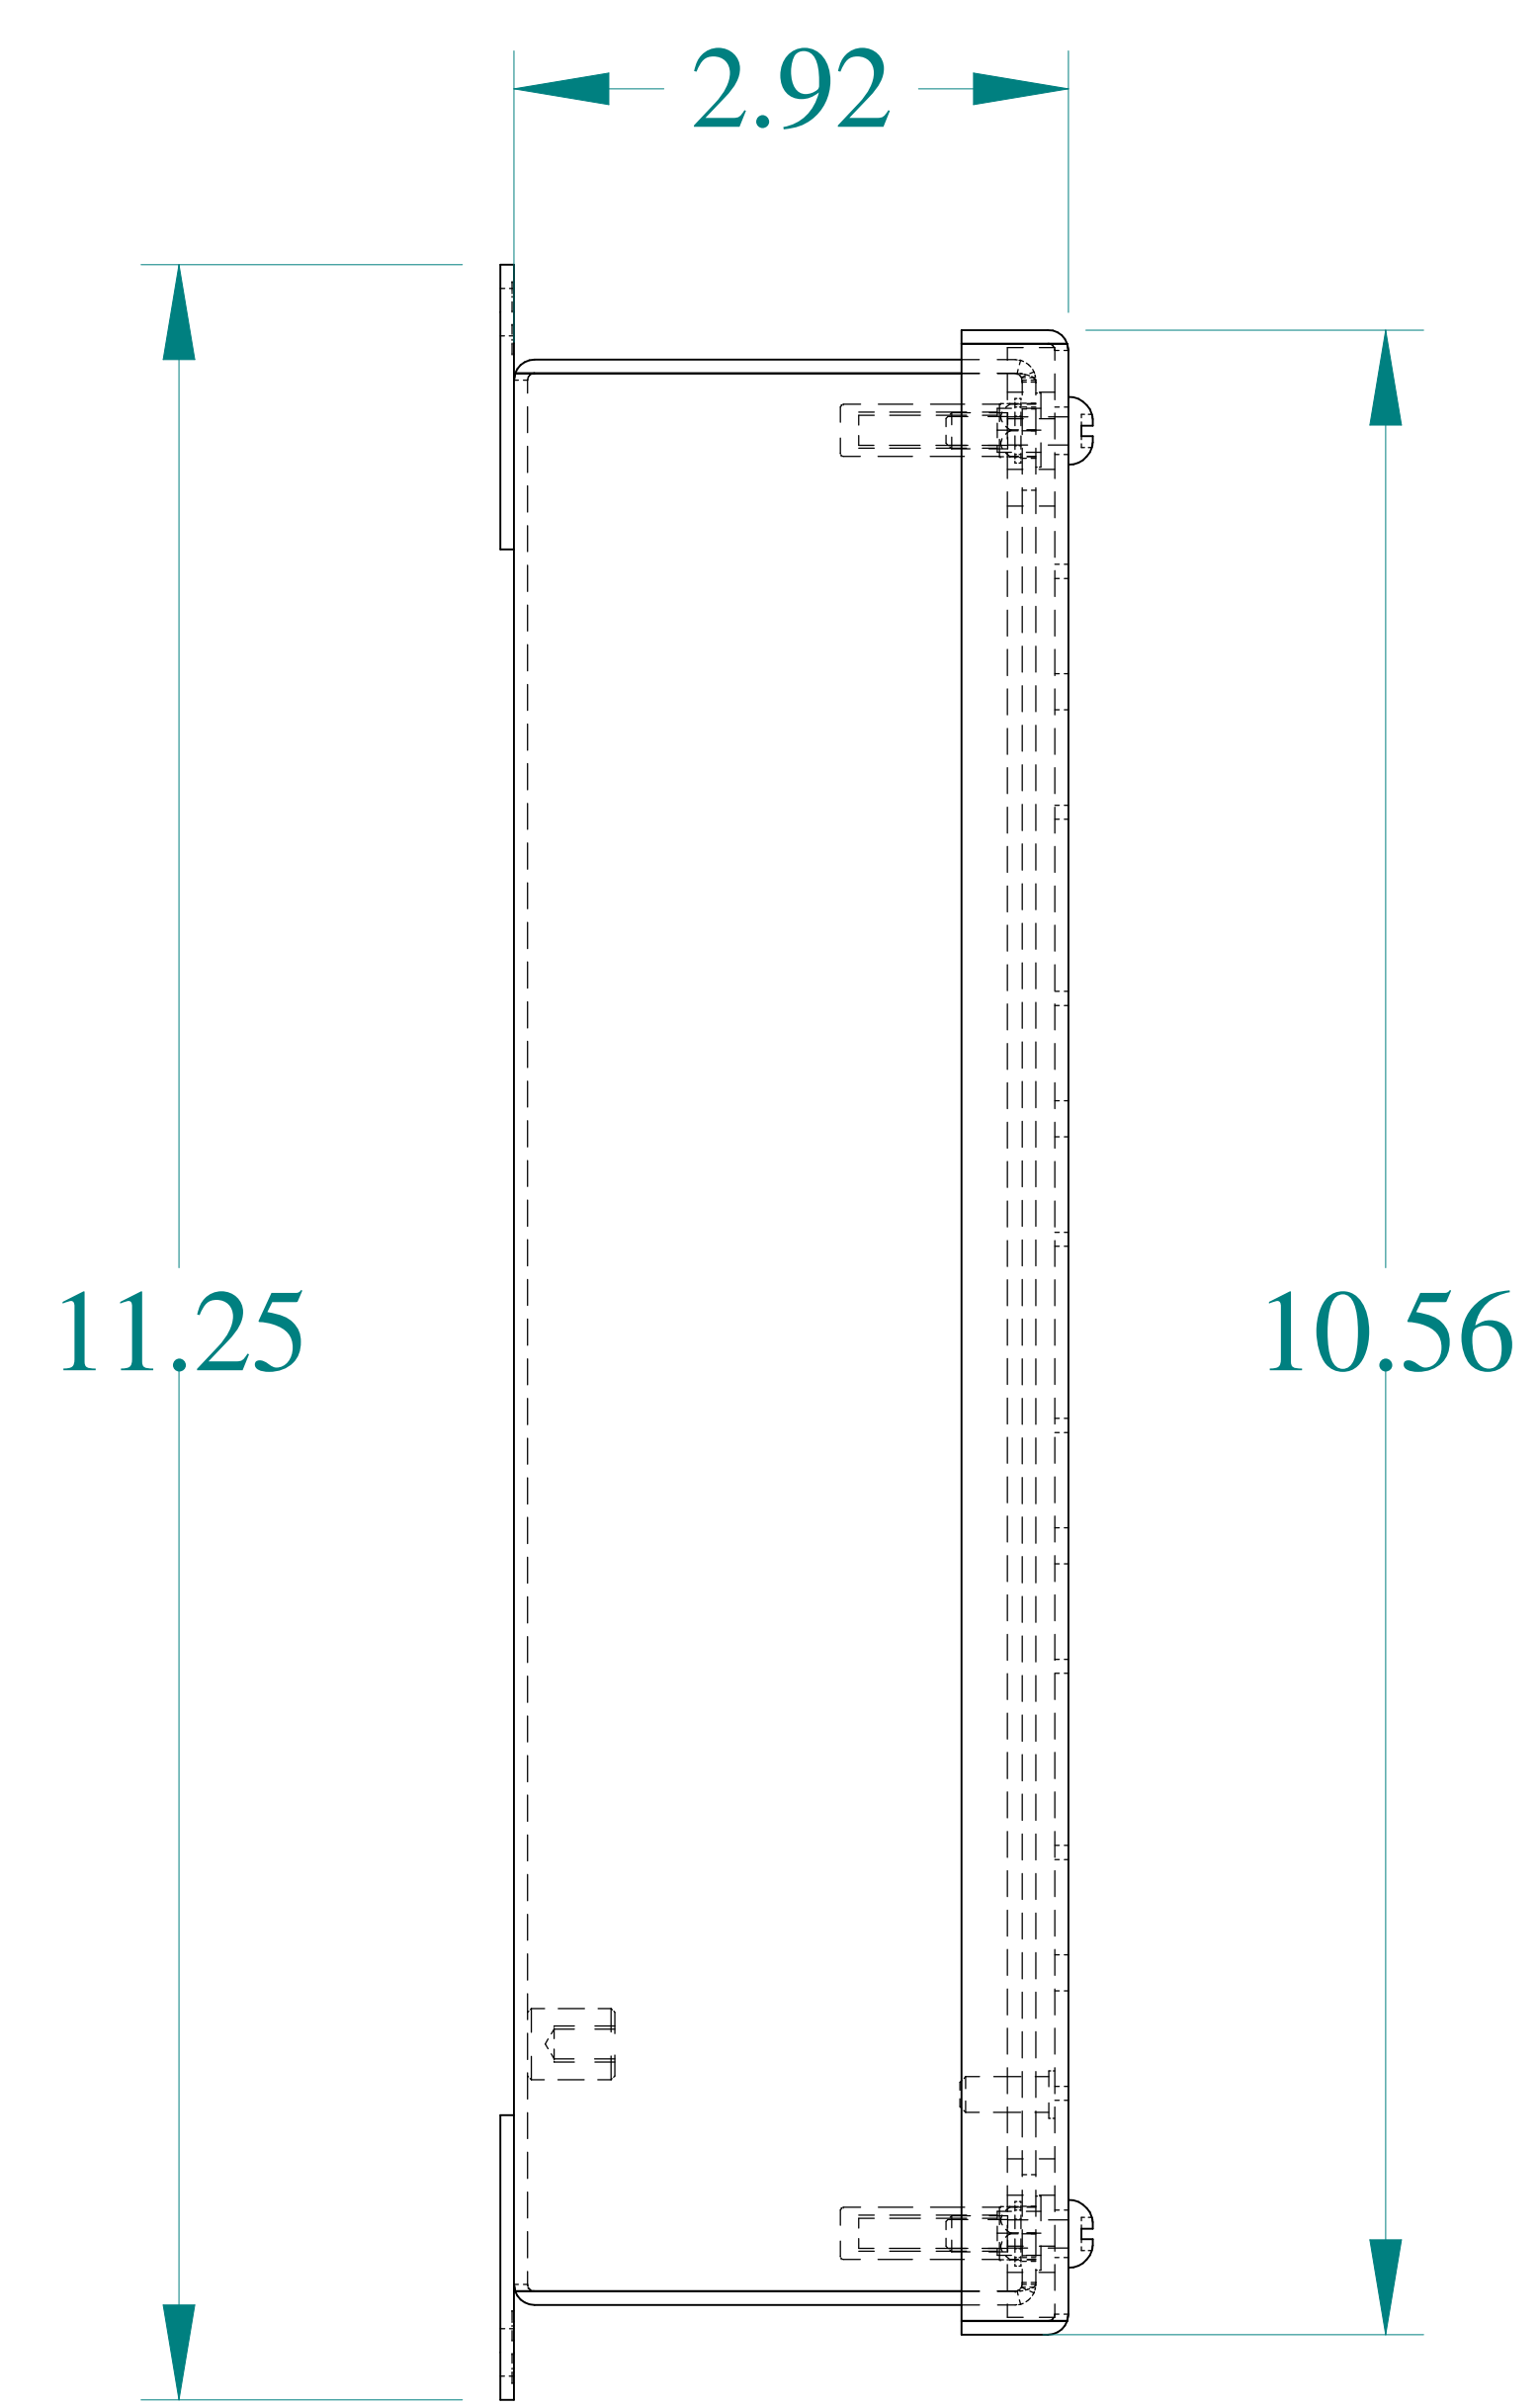

TOP VIEW

DETAIL Z  
TYP

ISOMETRIC VIEWS

SIDE VIEW

FRONT VIEW

SIDE VIEW

BACK VIEW

BOTTOM VIEW

Data subject to change without notice.

Part #: 1435D

Date: Mar. 23, 2019

Link: [www.hamdmg.com/1435D](http://www.hamdmg.com/1435D)