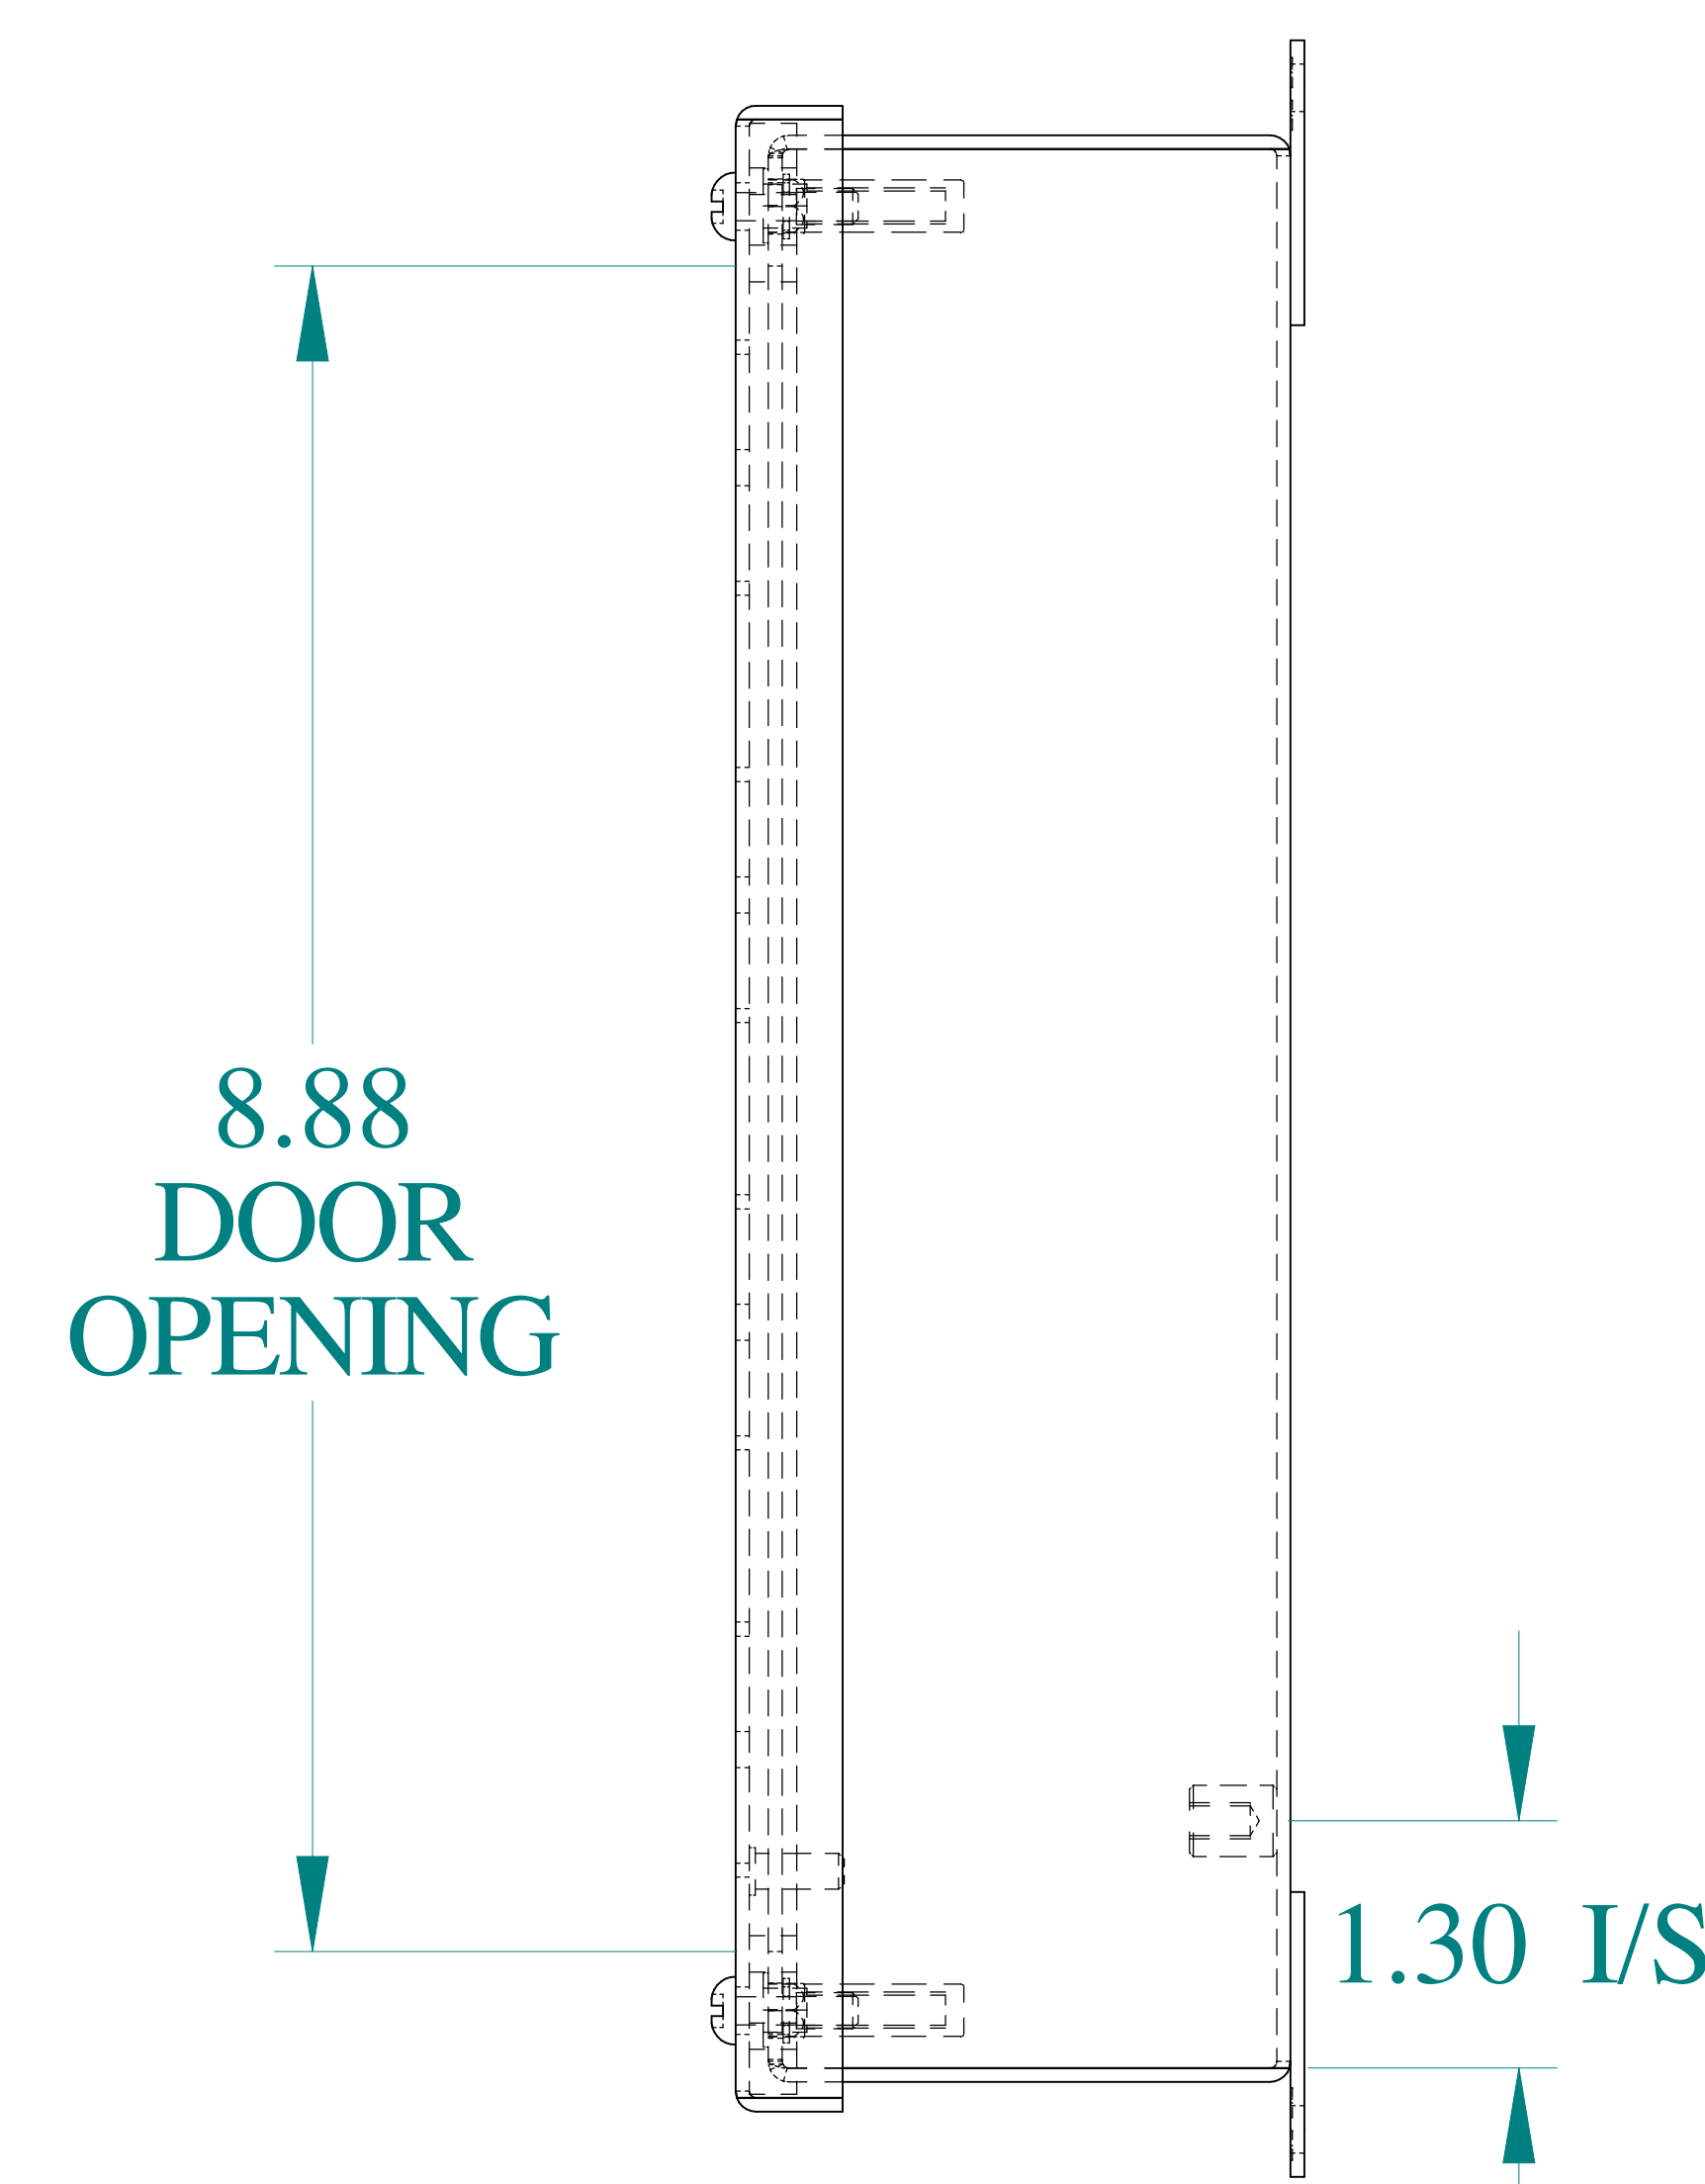

TOP VIEW

DETAIL Z  
TYP

ISOMETRIC VIEWS

SIDE VIEW

FRONT VIEW

SIDE VIEW

BACK VIEW

BOTTOM VIEW

Data subject to change without notice.

Part #: 1435D

Date: Mar. 23, 2019

Link: [www.hamdmg.com/1435D](http://www.hamdmg.com/1435D)