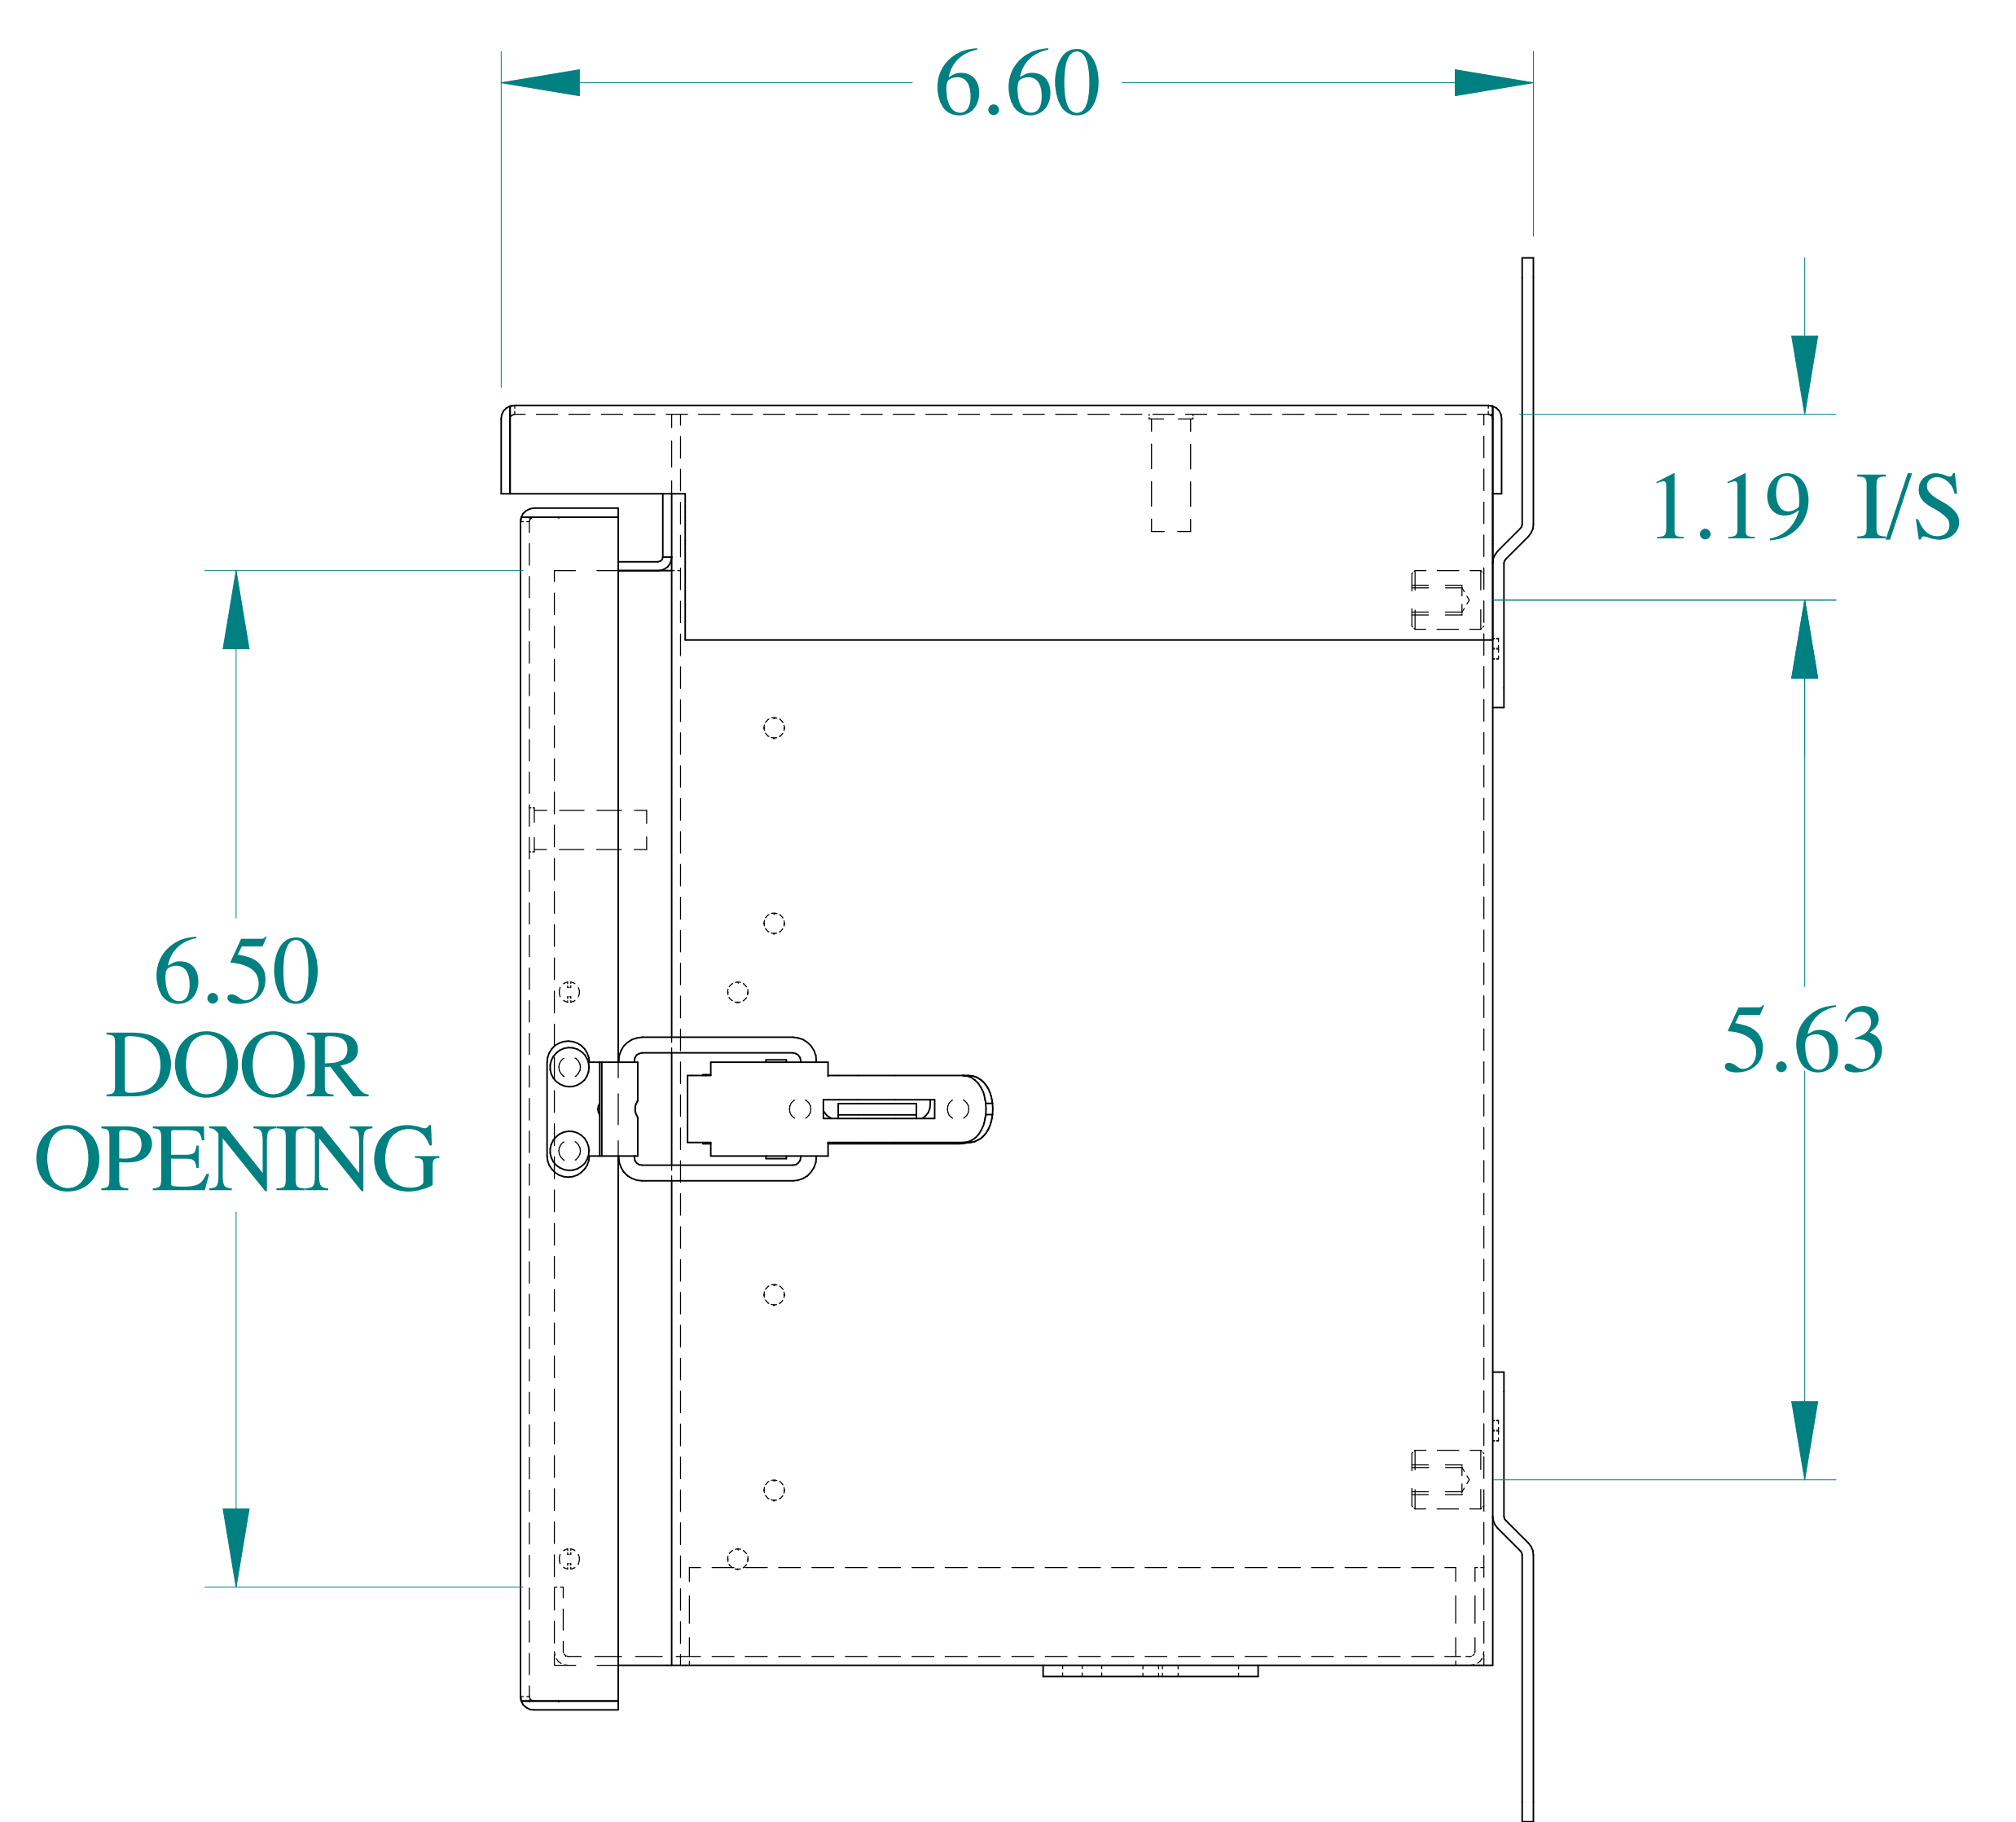

TOP VIEW

SIDE VIEW

FRONT VIEW

SIDE VIEW

BACK VIEW

BOTTOM VIEW

Data subject to change without notice.

Part #: C3R886HCR Date: Mar. 24, 2019