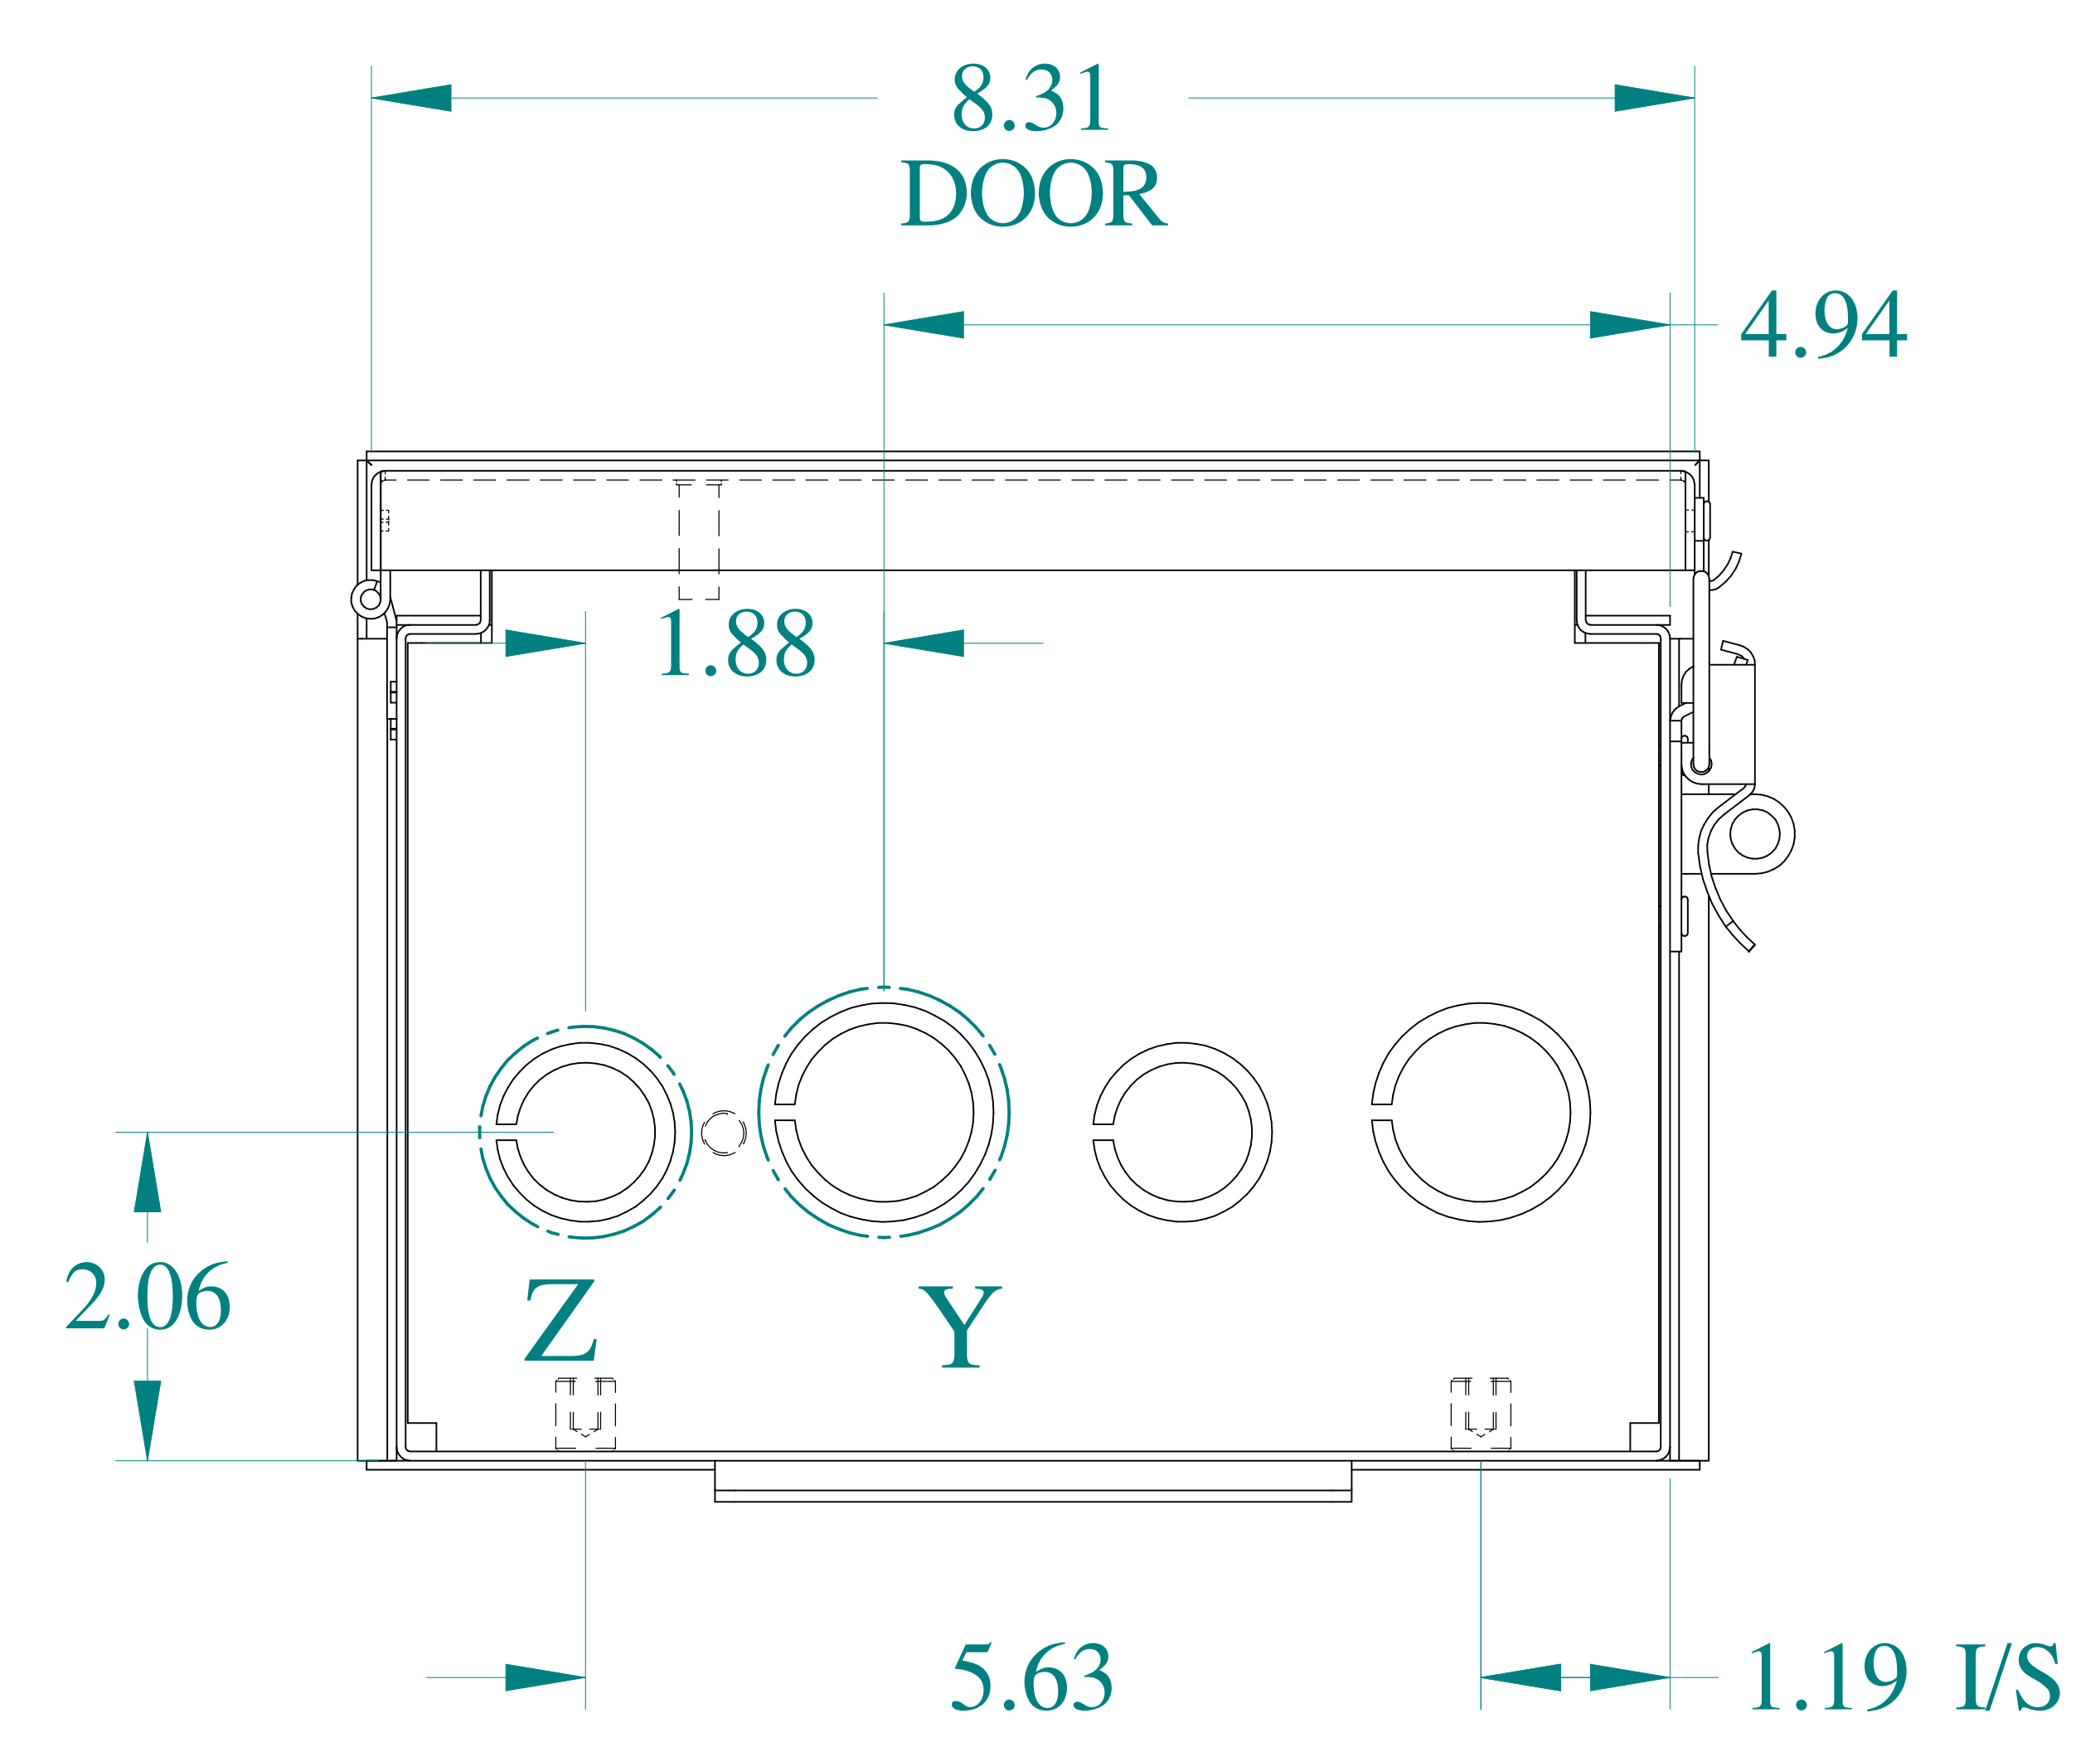

TOP VIEW

SIDE VIEW

FRONT VIEW

SIDE VIEW

BACK VIEW

BOTTOM VIEW

Data subject to change without notice.

Part #: C3R886HCR Date: Mar. 24, 2019