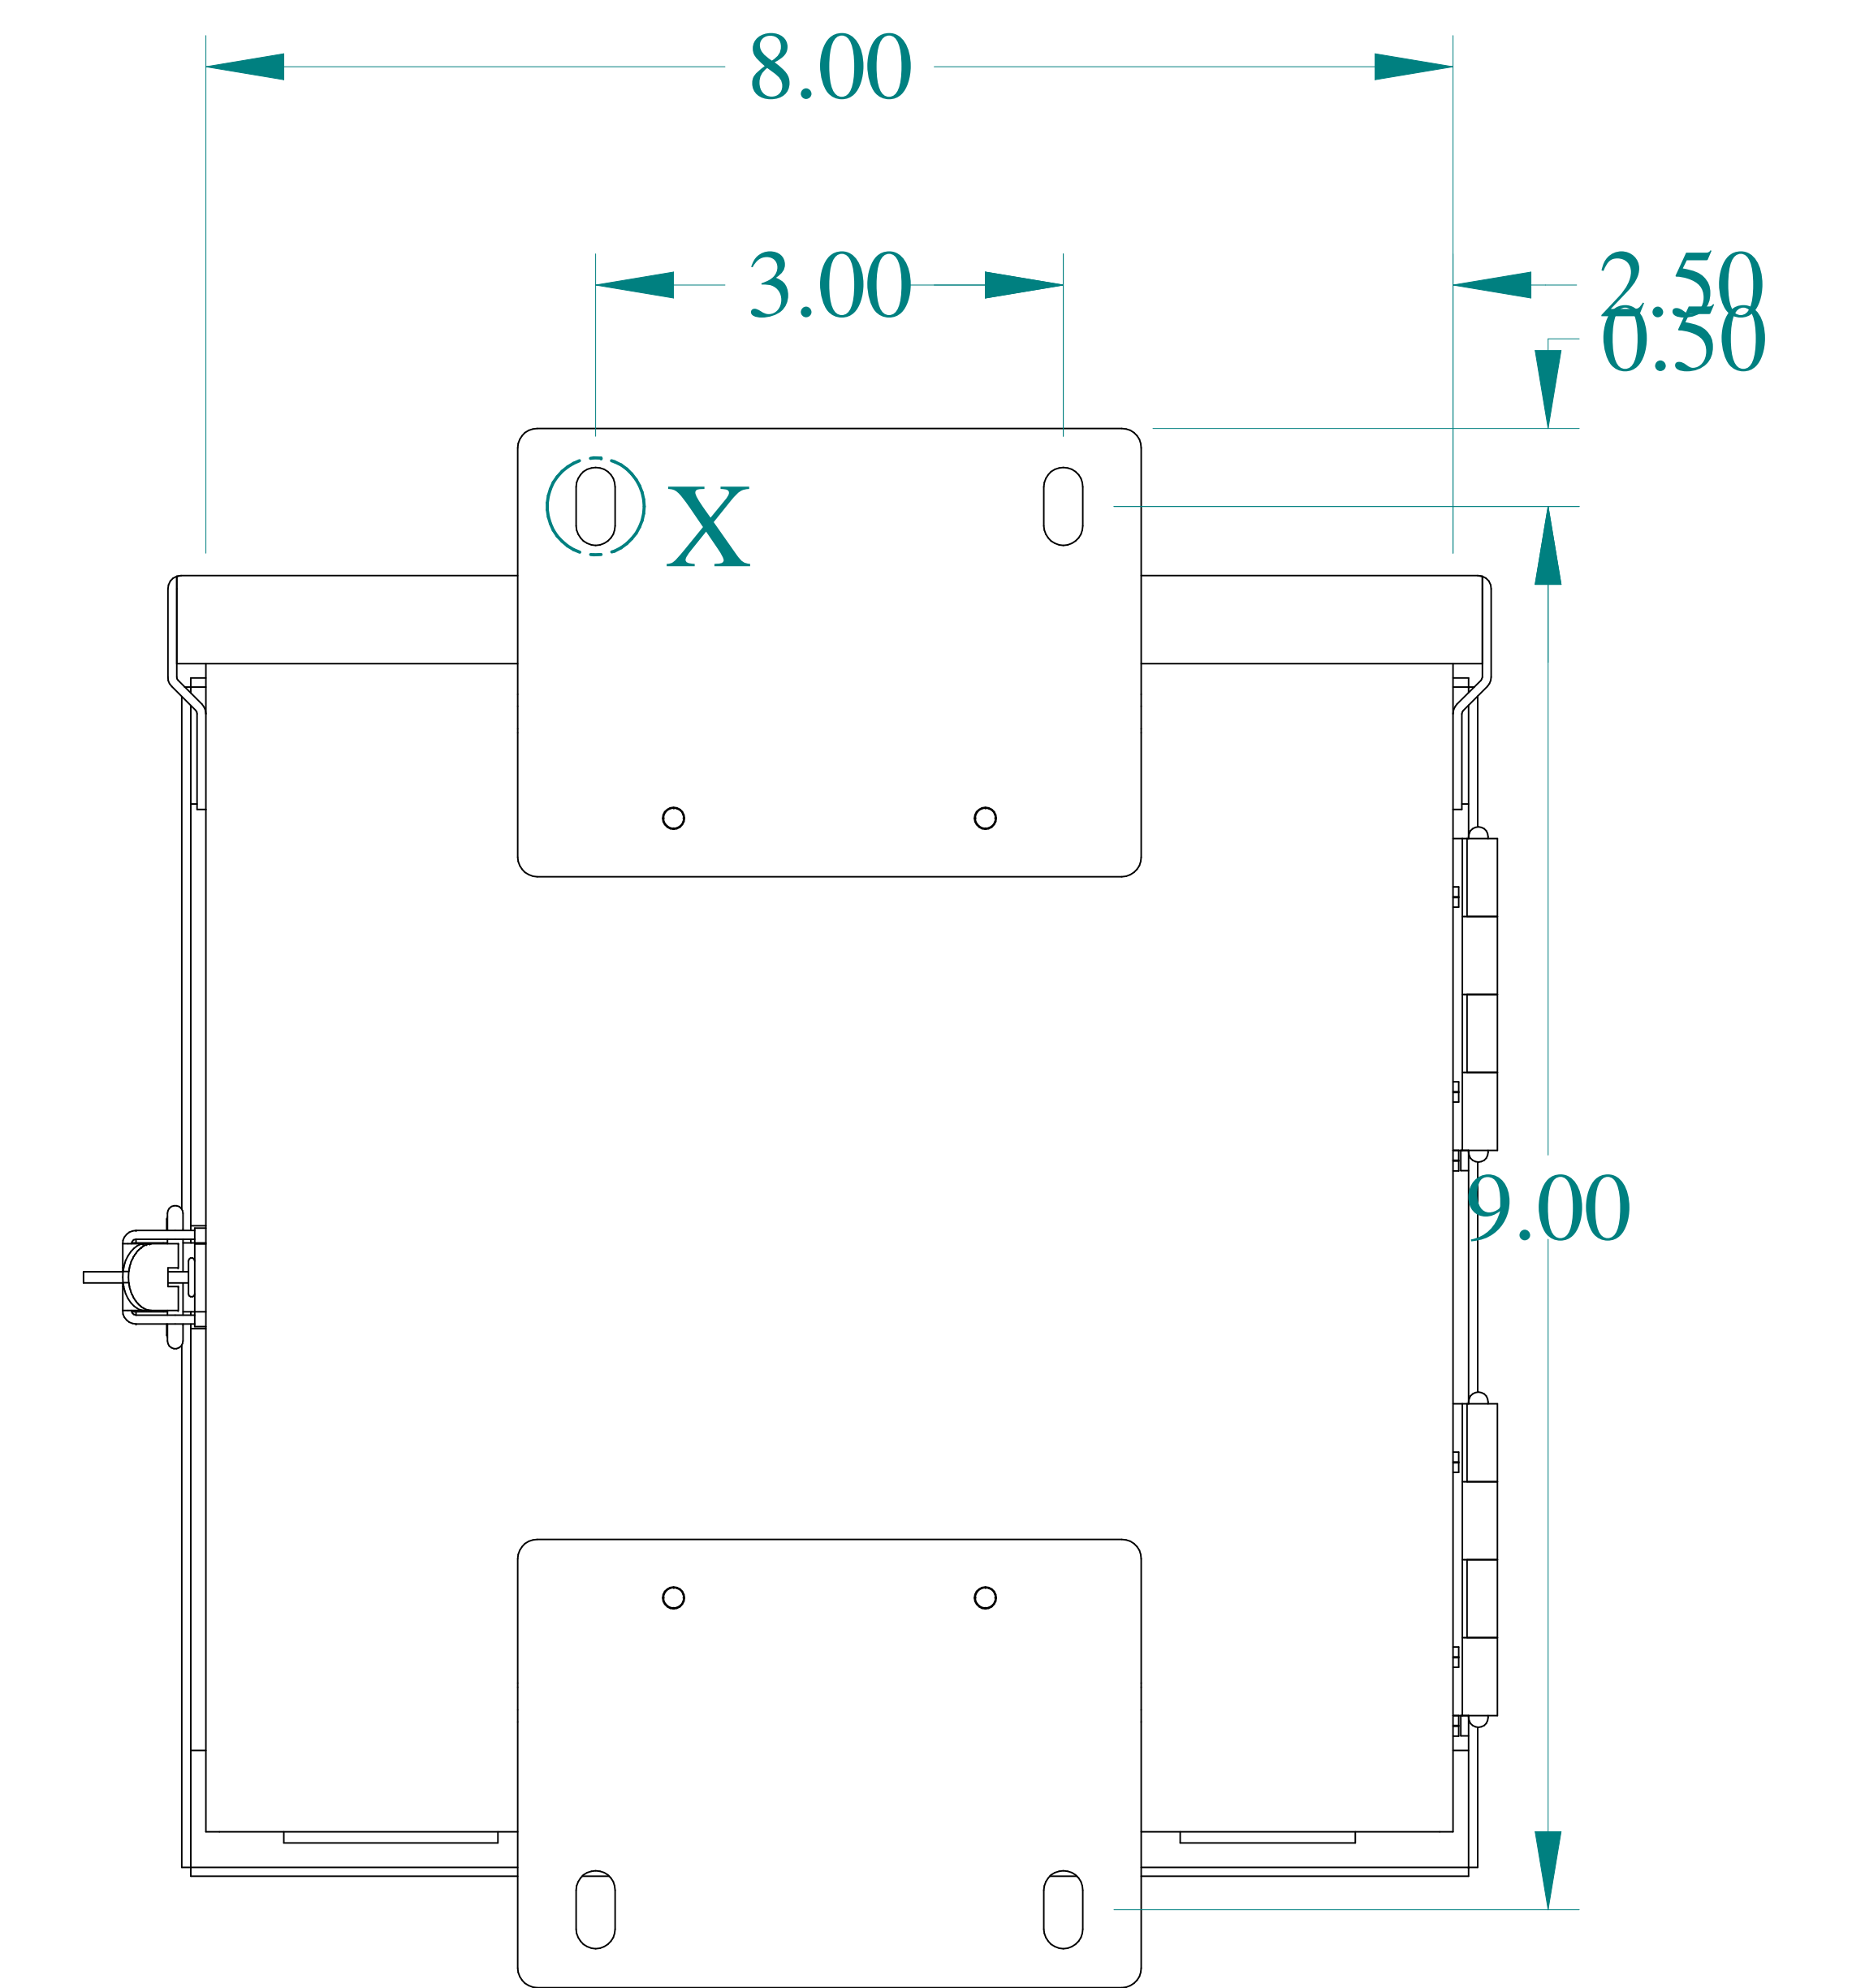

TOP VIEW

SIDE VIEW

FRONT VIEW

SIDE VIEW

BACK VIEW

BOTTOM VIEW

Data subject to change without notice.

Part #: C3R886HCR Date: Mar. 24, 2019