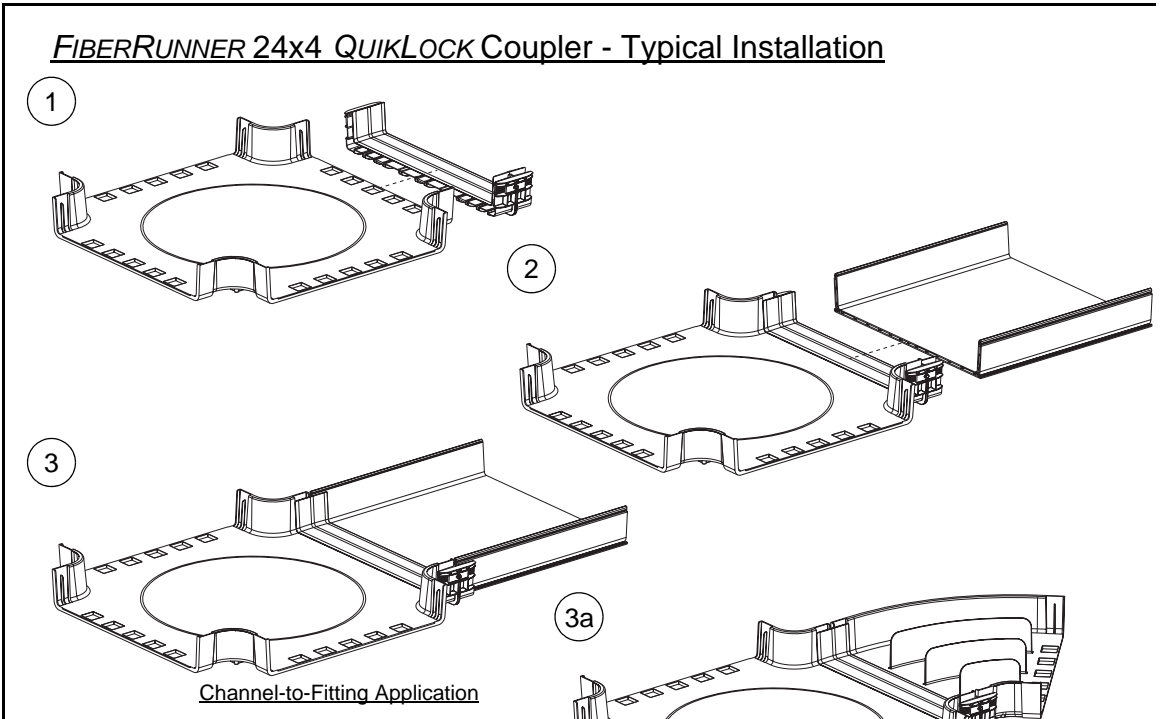

# FIBERRUNNER 24x4 Cable Routing System

Panduit Part Numbers: FR24X4, FRBC24X4, FRH4524X4, FRFWC24X4, FRIV4524X4, FROV4524X4

### FIBERRUNNER 24x4 QUIKLOCK Coupler Removal

FR38DR - Loosen Only  
(typical: 5 places)

Instruction Sheet RW235