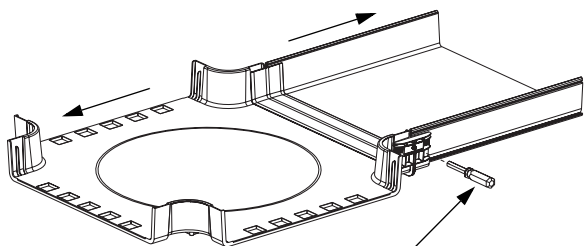

# FIBERRUNNER 24x4 Cable Routing System

Panduit Part Numbers: FR24X4, FRBC24X4, FRH4524X4, FRFWC24X4, FRIV4524X4, FROV4524X4

### FIBERRUNNER 24x4 QUIKLOCK Coupler Removal

FR38DR - Loosen Only  
(typical: 5 places)

Instruction Sheet RW235