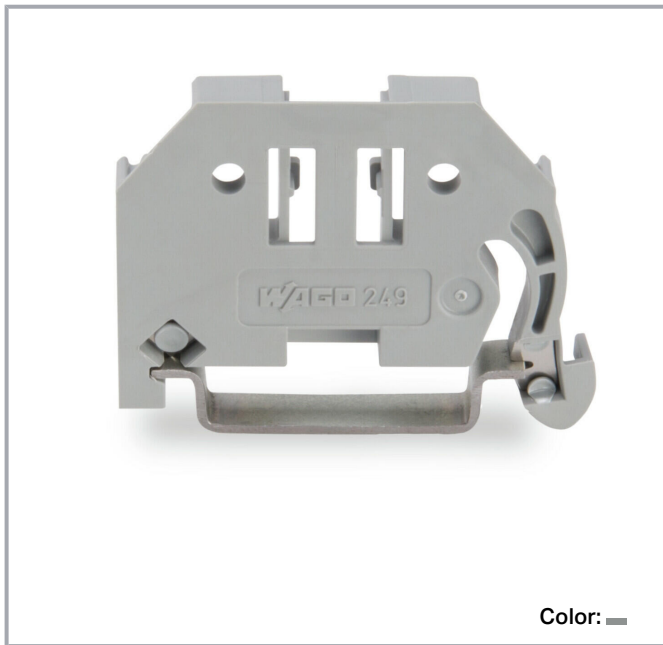

Data sheet | Item number: 249-116

Screwless end stop; 6 mm wide; for DIN-rail 35 x 15 and 35 x 7.5; gray

www.wago.com/249-116

**Data
Notes**

Note

Snap on – that's it!

Assembling the new WAGO screwless end stop is as simple and quick as snapping a WAGO rail-mount terminal block onto the rail.

Do you have any questions about our products?
We are always happy to take your call at +49 (571) 887-44222.

**Tool free!**

A tool-free design allows rail-mount terminal blocks to be safely and economically secured against any movement on all DIN-35 rails per DIN EN 60715 (35 x 7.5 mm; 35 x 15 mm).

Entirely without screws!

The "secret" to a perfect fit lies in the two small clamping plates which keep the end stop in position, even if the rails are mounted vertically.

Simply snap on – that's it!

In addition, costs are significantly reduced when using large numbers of end stops.

Main product function	Mounting accessories
Mounting type	DIN-35 rail

Physical data

Width	6 mm / 0.236 inch
Height	44 mm / 1.732 inch

Material data

Color	gray
Flammability class per UL94	V0
Fire load	0.104 MJ
Weight	3.5 g