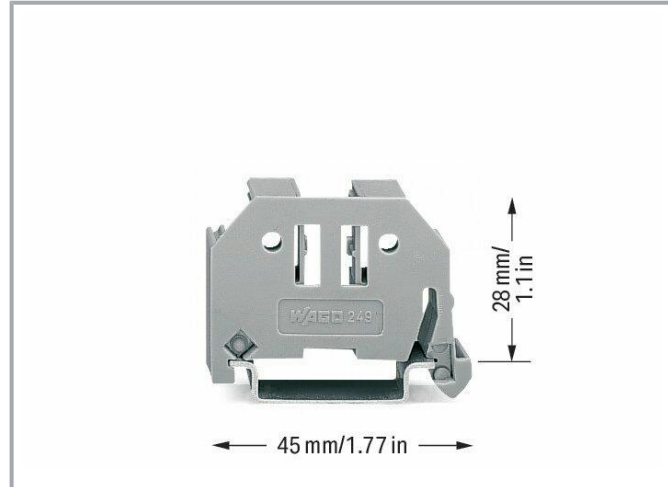

Data sheet | Item number: 249-117

Screwless end stop; 10 mm wide; for DIN-rail 35 x 15 and 35 x 7.5; gray

www.wago.com/249-117

**Data
Notes**

Note

Snap on – that's it!

Assembling the new WAGO screwless end stop is as simple and quick as snapping a WAGO rail-mount terminal block onto the rail.

Tool free!

A tool-free design allows rail-mount terminal blocks to be safely and economically secured against any movement on all DIN-35 rails per DIN EN 60715 (35 x 7.5 mm; 35 x 15 mm).

Entirely without screws!

The "secret" to a perfect fit lies in the two small clamping plates which keep the end stop in position, even if the rails are mounted vertically.

Subject to changes. Please also observe the further product documentation!

Technical data

Main product function	Mounting accessories
Mounting type	DIN-35 rail

Physical data

Width	10 mm / 0.394 inch
Height	44 mm / 1.732 inch

Material data

Color	gray
Flammability class per UL94	V0
Fire load	0.153 MJ
Weight	5.1 g