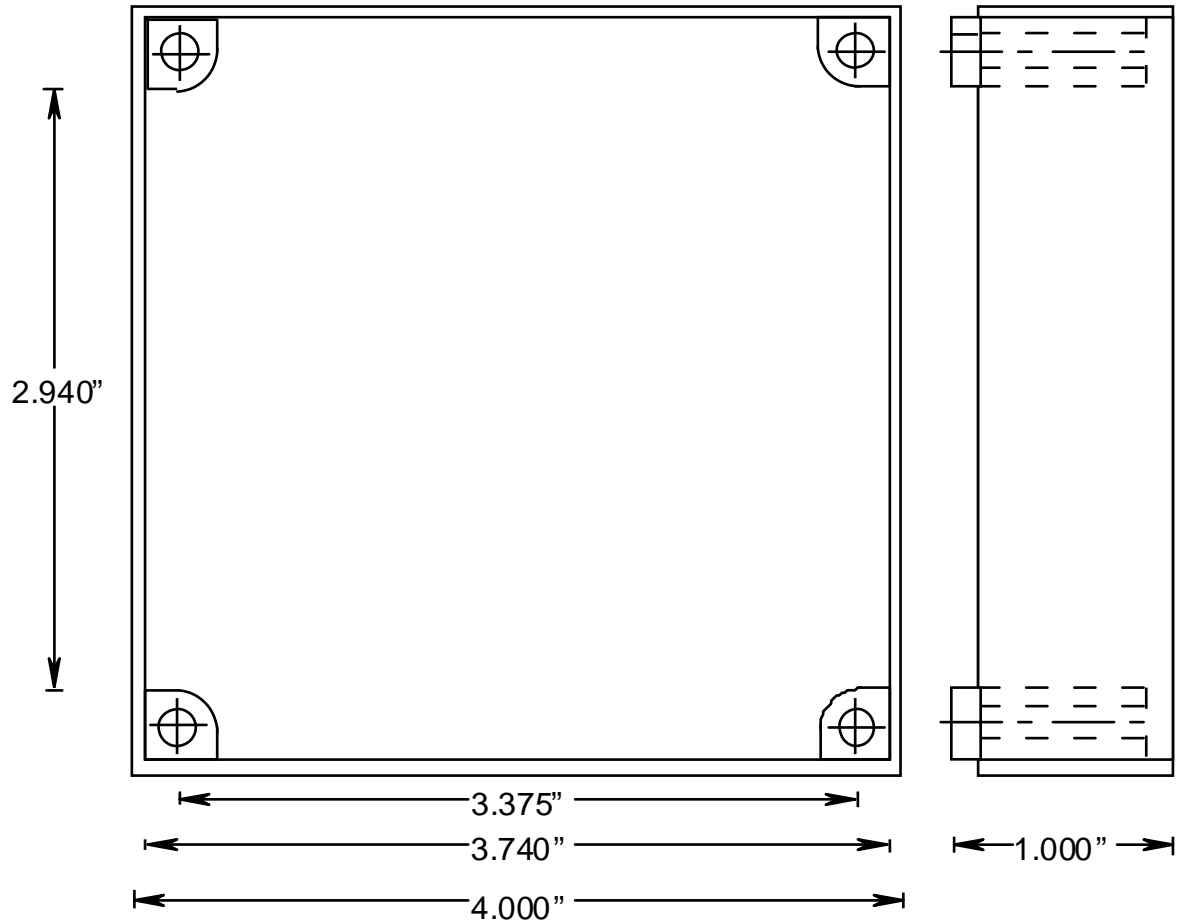

RIGID PVC CONDUIT FITTINGS

SLAB BOX EXTENSION RING,
SMBR, 089494

ISSUE DATE:
DATE D'EMISSION: 2014 05 13

SUPERCEDES:
REMPLECE: 2005 03 15

1

Comes with 4 installation screws: Part # 172469 – 8 x 1³/₄ Pan Comb 'A'