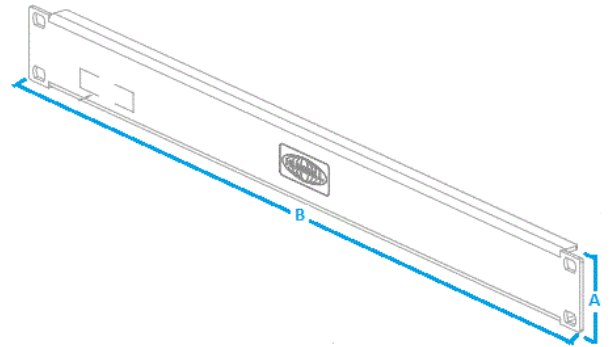

Racks Relay Rack Accessory Blank Panel, 1U

HUBBELL

Features

- Improve hot/cold aisle containment by blocking open rack units
- Aluminum construction allows for long term use

Ordering Information

Rack Units	Finish	Catalog Number	UPC
1	Black powder coat	MCCBP175	662620783710

Listings

EIA/ECA-310-E Universal Mounting Pattern

Specifications

Material	Aluminum
Color	Black

Accessories

M6 Cage Nut pack	CKM6
#12-24 Screws	1224RRSCRW20

Online Resources

Customer Drawing
Customer Use Drawing
eCatalog

Dimensions- inches (mm)

A	1.75" (44)
B	19" (190)