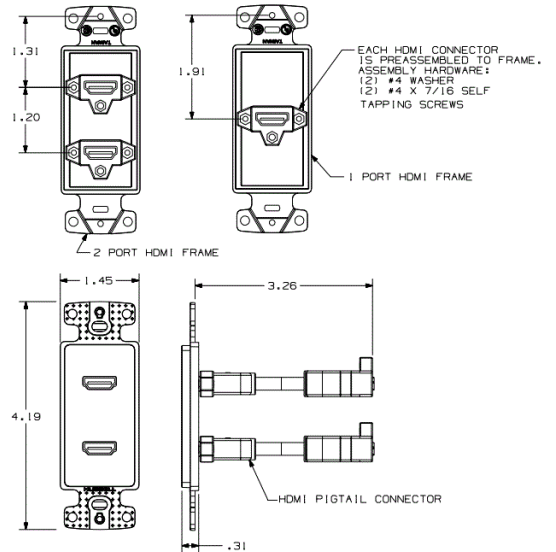

Floor Boxes
AV In-Wall and Ceiling Enclosures
AV Connectors and Plates

HUBBELL

Ordering Information

Description	Color	UPC	Catalog Number
2-Port HDMI Frame	White	883778503924	NS802W

Online Resources

Customer Use Drawing
eCatalog

Dimensions in Inches (mm)

Hubbell Wiring Device-Kellems • Hubbell Incorporated (Delaware) • 40 Waterview Drive • Shelton, CT 06484

Phone (800) 288-6000 • Fax (800) 255-1031 • Specifications subject to change without notice.