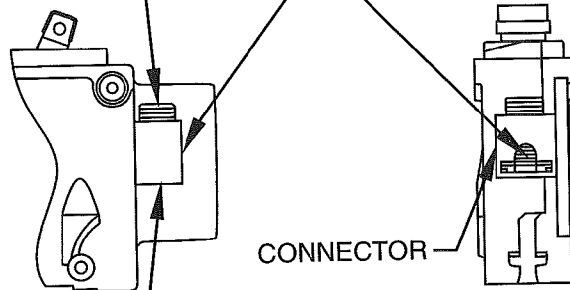

BQ LINE TERMINAL WIRE CONNECTOR
10-45 AMPERES - WIRE RANGE 14-6 CU TO 12-6 AL

7/16-20 SCREW

WIRE IN
THIS AREA

EXTRUSIONS IN CONNECTOR MUST
ENGAGE RECESSES IN TERMINAL