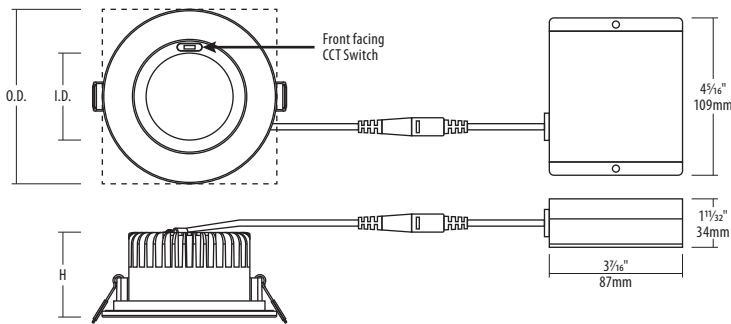

### Environment

- Suitable for wet locations.
- Suitable for outdoor applications.
- Suitable for insulated ceiling applications.

SPECIFICATION	
Application	Ceiling Recessed Mount
Approved Location	Wet / Outdoor / Insulated Ceilings
Beam Angle	4": 75° 6": 80°
CCT	2700 K / 3000 K / 3500 K / 4000 K / 5000 K
Certification	cETLus
Color	WH
CRI	90
Dimming	Yes
Dimming Tech	Forward/Reverse phase /TRIAC/ELV
Energy Star	Yes
Hole Cut	4" : Ø 4¼" (108mm) 6" : Ø 6¼" (159mm)
Input	100-135V AC, 60Hz
LM79	Yes
LM80	Yes
Lumens	Up to 1520
Lumens per Watt	Up to 96
Min. Operating Temp.	-40°C (-40°F)
Power Factor	0.9
Projected Life	70% @ 50,000 hrs
Title 24	JA8 (up to 4000 K)
Warranty	Lifetime
Wattage	12W / 16W

Size	O.D.	I.D.	H
SLMB4	4¾" (121mm)	2¾" (60mm)	2½" (59mm)
SLMB6	6¼" (173mm)	4¾" (106mm)	3½" (78mm)

CCT	Lumens	
	SLMB4	SLMB6
2700 K	810	1360
3000 K	860	1400
3500 K	890	1500
4000 K	900	1520
5000 K	890	1500