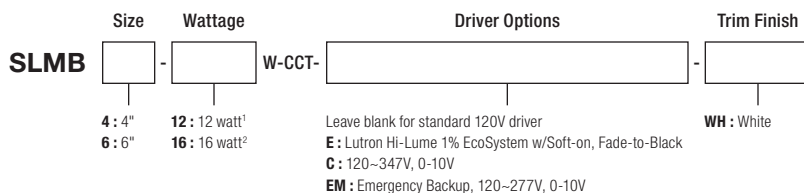

Ordering Guide

Notes:
¹ Available for 4" size only. ² Available for 6" size only. Accessories are sold separately. For additional options please consult your Liteline representative. Due to our continued efforts to improve our products, product specifications are subject to change without notice.