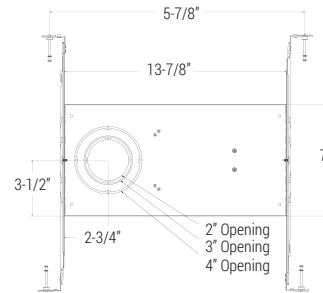

NOMINAL LUMENS	DELIVERED LUMENS	WATTAGE
600	654	8W
1000	1158	14W

Based on 3000K, 90+ CRI. Actual wattage may vary +/- 5%

INSTALLATION

Cut hole in ceiling. Insert luminaire into opening by squeezing spring clips on both sides of luminaire. The width in ceiling needed for the driver to fit is 3".

SLIM TRIM

EXAMPLE: **RL275-600L-DIMTR-120-30K-90-WH**

TYPE	LUMEN	CCT	CRI	FINISH
RL275	<input type="checkbox"/> 1000L-DIMTR-120	<input type="checkbox"/> 27K	<input type="checkbox"/> 90+	<input type="checkbox"/> W-WH - White (Standard)
	<input type="checkbox"/> 600L-DIMTR-120	<input type="checkbox"/> 30K <input type="checkbox"/> 35K <input type="checkbox"/> 40K		

ACCESSORIES

RL-ACC-SLIM-1-10F
10-ft long extension

RL-ACC-SLIM-1-20F
20-ft long extension

RL-UNV-2/3/4
For use with: 2", 3", 4"
Universal mounting plate

RL-ACC-SLIM-2-ROUGHPLATE
Rough-in plate for use with 2" downlights

RL-ACC-SLIM-1-10F

OPTIONS
<input type="checkbox"/> RL-ACC-SLIM-1-10F - 10ft Long Extension
<input type="checkbox"/> RL-ACC-SLIM-1-20F - 20ft Long Extension
<input type="checkbox"/> RL-UNV-2/3/4 - Universal Mounting Plate for 2", 3" and 4"
<input type="checkbox"/> RL-ACC-SLIM-2-ROUGHPLATE - 2" Mounting Plate