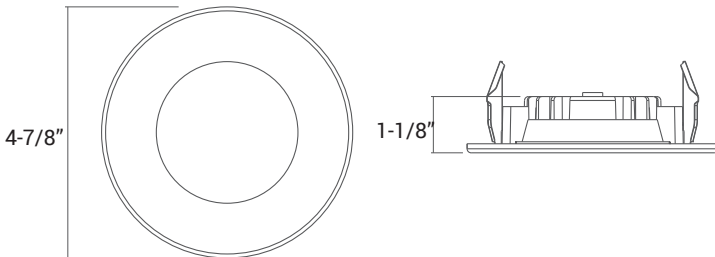

TRIM COLORS:

FEATURES

- Adjustable CCT between 2700K, 3000K, 3500K, 4000K and 5000K.
- Interchangeable magnetic trims: white, black, silver, copper, chrome and brushed nickel.
- Durable airtight aluminum body with iron trim.
- Mouting: for use with a standard octagon junction box or 4" recessed housing
- Input voltage: AC 120V 50/60Hz
- Built-in on board driver with 90mA output and 120V AC input.
- Fire-rated when used in a fire-rated octagon junction box.
- 100%-10% dimming capability, this fixture is compatible with industry standard TRIAC/ELV dimmers.
- Lifetime rated for greater than 50,000 hours.
- Beam angle: 110°.
- Suitable for wet locations.

LUMENS	550
CCT	27K/30K/35K/40K/50K
CRI	80+
COLOR QUALITY	3-Step MacAdam Ellipse
CONSTRUCTION	Aluminum die-cast body and trim
COLORS	Ring Color: White, Black, Silver, Copper, Chrome, Brushed Nickel
DIMMING	DIMTR (Triac)
LIFETIME	L70 at 50,000 Hours
PHOTOMETRIC TESTS	In Accordance with IES LM79-08, LM80 and TM-30, TM-21

NOMINAL LUMENS	DELIVERED LUMENS	WATTAGE
550	611	8W

Based on 3000K, 90+ CRI. Actual wattage may vary +/- 5%

INSTALLATION

Cut hole in ceiling. Insert luminaire into opening by squeezing spring clips on both sides of luminaire. The width in ceiling needed for the driver to fit is 3".