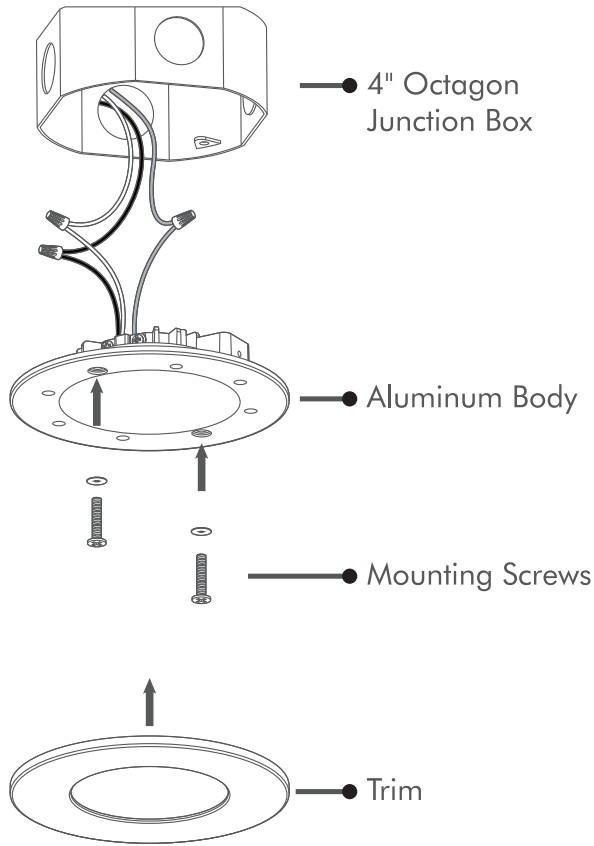

NOMINAL LUMENS	DELIVERED LUMENS	WATTAGE
550	611	8W

Based on 3000K, 90+ CRI. Actual wattage may vary +/- 5%

INSTALLATION

Cut hole in ceiling. Insert luminaire into opening by squeezing spring clips on both sides of luminaire. The width in ceiling needed for the driver to fit is 3".

You **MUST** seal all gaps between the ceiling and fixture with weatherproof silicone sealant. This deters moisture and water from damaging fixtures and other mechanical ceiling elements.

CCT adjustable between 2700K, 3000K, 3500K, 4000K and 5000K. Multi-applications, Multi-colors, can be mounted to a compatible 4" recessed housing or attached to an standard 4" octagon junction box Ideal for residential, office, retail, hospitality, soffits, drop ceilings, attics, hallways, bathrooms, kitchens, basements, entry ways, elevators, apartments, etc.

SLIM TRIM

EXAMPLE: **RL412-550L-DIMTR-120-27K/30K/35K40K/50K-80-WH**

TYPE	LUMEN	CCT	CRI
RL412	<input type="checkbox"/> 550L-DIMTR-120	<input type="checkbox"/> 27K/30K/35K/40K/50K	<input type="checkbox"/> 80+

INSTALLATION

MOUNTING

Can be mounted to a compatible 4" recessed housing via included butterfly clips, or attached to an standard 4" octagon junction box via mounting screws