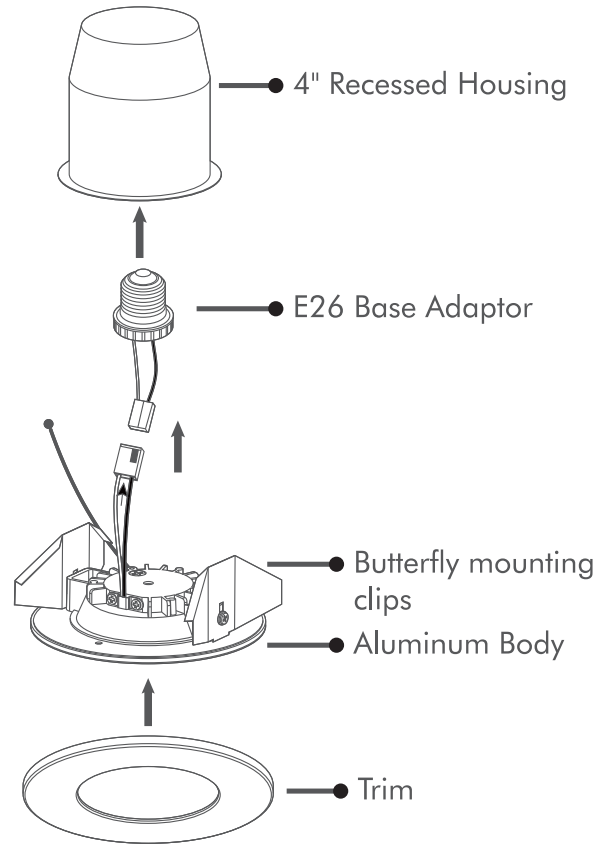

You **MUST** seal all gaps between the ceiling and fixture with weatherproof silicone sealant. This deters moisture and water from damaging fixtures and other mechanical ceiling elements.

CCT adjustable between 2700K, 3000K, 3500K, 4000K and 5000K. Multi-applications, Multi-colors, can be mounted to a compatible 4" recessed housing or attached to an standard 4" octagon junction box Ideal for residential, office, retail, hospitality, soffits, drop ceilings, attics, hallways, bathrooms, kitchens, basements, entry ways, elevators, apartments, etc.

SLIM TRIM

EXAMPLE: **RL412-550L-DIMTR-120-27K/30K/35K40K/50K-80-WH**

TYPE	LUMEN	CCT	CRI
RL412	<input type="checkbox"/> 550L-DIMTR-120	<input type="checkbox"/> 27K/30K/35K/40K/50K	<input type="checkbox"/> 80+

INSTALLATION

MOUNTING

Can be mounted to a compatible 4" recessed housing via included butterfly clips, or attached to an standard 4" octagon junction box via mounting screws