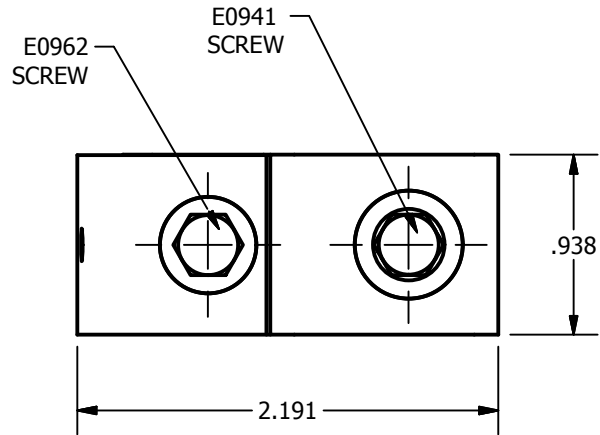

SCREW: E0962 AND E0941	MATERIAL: NONE	REV: F	ILSCO connections matter	
CAT. NO.: GTT250-250	PLATING: NONE	DRAWN BY: CLH	SCALE:1:1	800-776-9775 www.ilSCO.com
INFORMATION SHEET: FORM 1	MARKING: NONE	DATE:1/11/2008	SIZE: A	DWG. NO. M0456-22
				SHEET: 1 OF 1

SCALE 1 : 1