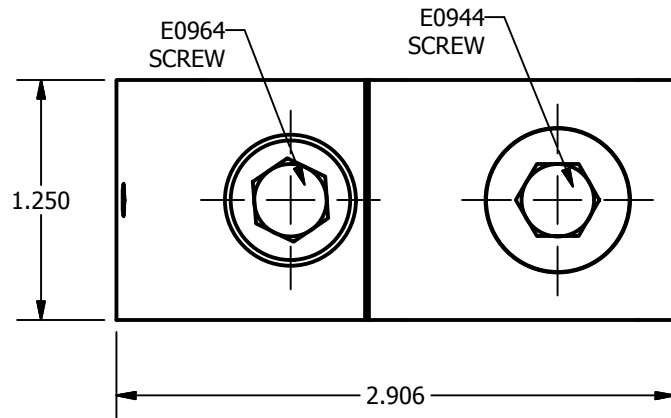

SCREW: E0964 AND E0944	MATERIAL: NONE	REV: F	ILSCO connections matter	
CAT. NO.: GTT-500-500	PLATING: NONE	DRAWN BY: CLH	SCALE: 1:1	800-776-9775 www.ilsco.com
INFORMATION SHEET: FORM 1	MARKING: NONE	DATE: 1/15/2008	SIZE: A	DWG. NO. M0460-22
				SHEET: 1 OF 1

SCALE 1 : 1