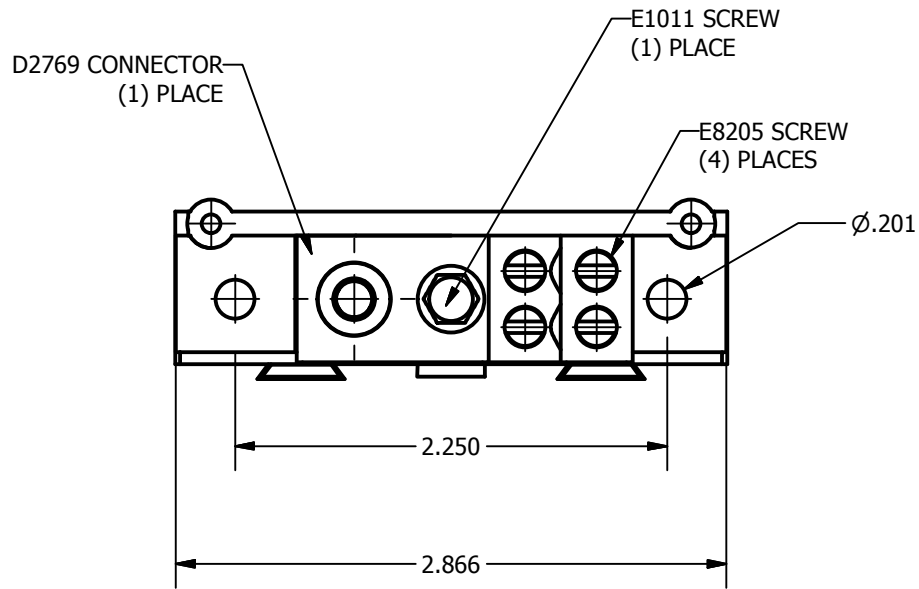

SCREW: E1011 AND E8205	MATERIAL: NONE	REV: E	ILSCO connections matter	
CAT. NO.: PDA-14-2/0-1	PLATING: NONE	DRAWN BY: CLH	SCALE: 1:1	800-776-9775 www.ilsco.com
INFORMATION SHEET: NONE	MARKING: NONE	DATE: 12/20/2007	SIZE: A	DWG. NO. M2626
				SHEET: 1 OF 1

SCALE 1 : 1