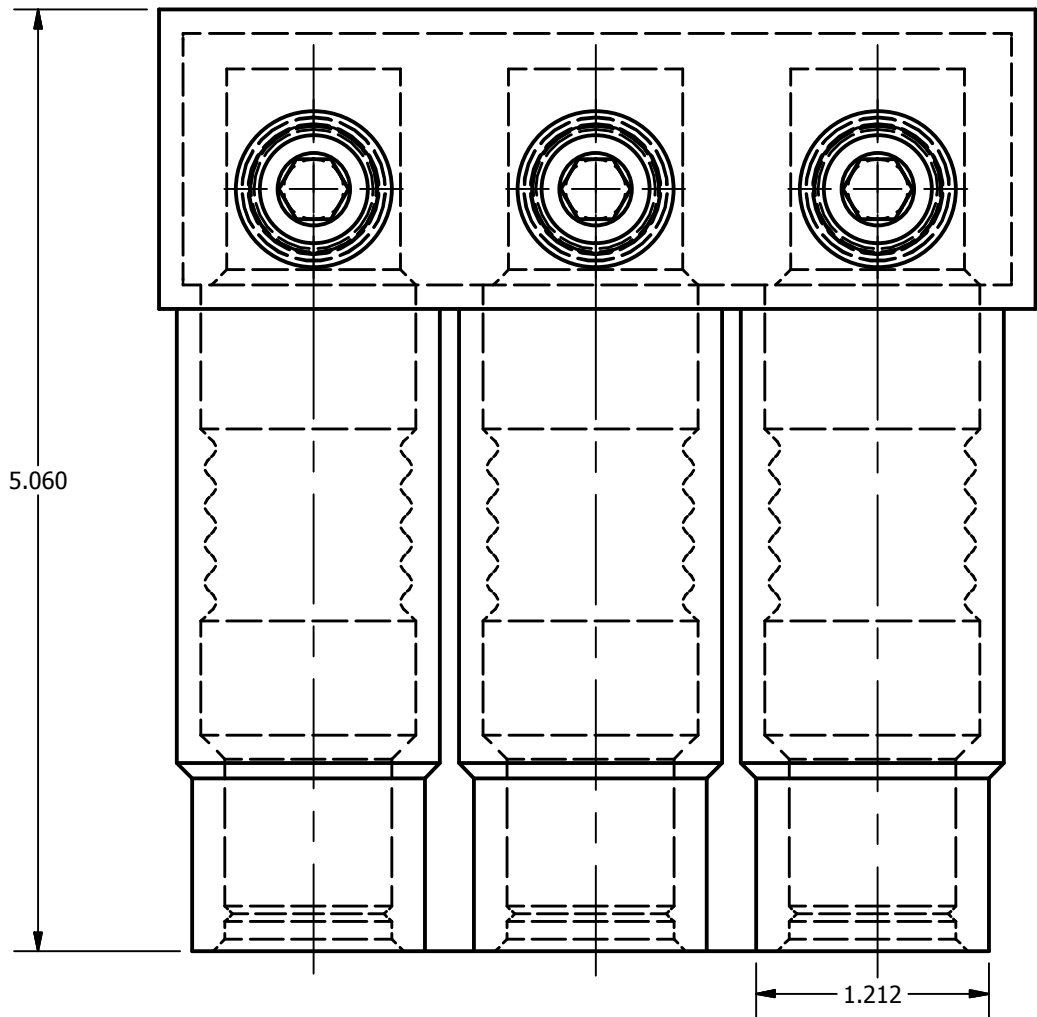

|                             |                |                          |  |
|-----------------------------|----------------|--------------------------|--|
| SCREW: SEE CHART            | MATERIAL: NONE | REV: R                   | <br>800-776-9775 www.ilSCO.com |
| CAT. NO.: SEE CHART PAGE 2  | PLATING: NONE  | DRAWN BY: CLH SCALE: 1:1 |  |
| INFORMATION SHEET: FORM 137 | MARKING: NONE  | DATE: 10/13/2008 SIZE: B |  |
|                             |                |                          | DWG NO: <b>M7481</b>   |
|                             |                |                          | SHEET: 1 OF 1  |

| CATALOG NUMBER | L      | OUTLETS | SCREW     |
|----------------|--------|---------|-----------|
| PED3-500 SS    | 4.314  | 3       | E1412C00T |
| PED4-500 SS    | 5.782  | 4       | E1412C00T |
| PED5-500 SS    | 7.250  | 5       | E1412C00T |
| PED6-500 SS    | 8.719  | 6       | E1412C00T |
| PED8-500 SS    | 11.657 | 8       | E1412C00T |
| PED4-500 SSD   | 5.782  | 4       | E6090C00T |
| PED5-500 SSD   | 7.250  | 5       | E6090C00T |
| PED6-500 SSD   | 8.719  | 6       | E6090C00T |
| PED8-500 SSD   | 11.657 | 8       | E6090C00T |
| PED6-500SSA    | 8.719  | 6       | E1412C00V |
| PED8-500 SSDA  | 11.657 | 8       | E6090C00V |
| PED4-500 SSA   | 5.782  | 4       | E1412C00V |
| PED6-500SSA    | 8.719  | 6       | E1412C00V |
| PED6-500SSAP   | 8.719  | 6       | E1412C00V |
| PED8-500 SSA   | 11.657 | 8       | E1412C00V |
| PED6-500 SSDA  | 8.719  | 6       | E6090C00V |
| PED6-500SS-ORP | 8.719  | 6       | E1412C00T |