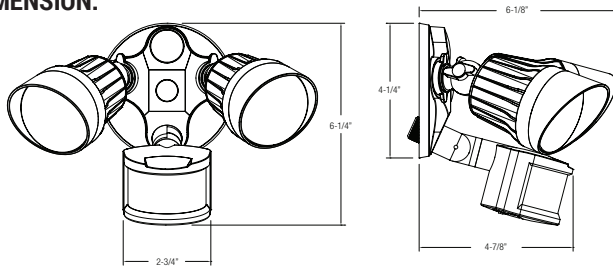

## 20W Dual-Head Sensor Floodlight

### DIMENSION: