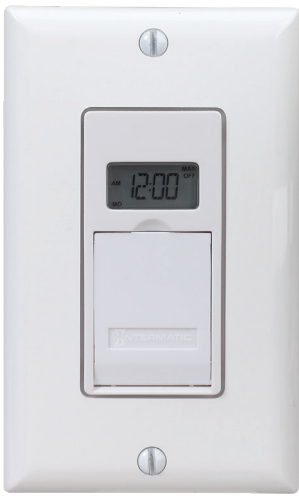

In-Wall Timers

Intermatic's 7-Day and 24-Hour In-Wall Timers

Intermatic.com

7-Day Programmable Timers

Smart Control, Simple Installation

Ascend® Series

Simplify lighting schedules, improve security and boost energy efficiency with the Ascend Series In-Wall Timer. STW700W and STW700LA are the Wi-Fi models.

White

Light Almond

ST01 and EI600 Series

- Versatile 7-day programmable schedules with up to 40 ON/OFF events
- No neutral wire connection enables easy retrofitting
- Isolated switch allows timer to be used with any load type, including AC and DC loads
- Astronomic feature auto adjusts to sunrise and sunset
- Automatic Daylight Saving Time (DST) adjustment
- Single or 3-way switch compatible installation
- Incandescent/fluorescent/CFL/LED compatible
- Random setting turns light ON and OFF at slightly different times each day
- Replaceable CR2 lithium battery
- Can be used for 24-hour or 7-day load control of lights, fans, pumps and other medium-duty loads
- Schedules and settings stored indefinitely in non-volatile memory

White

Ivory

Light Almond

7-Day Programmable Timers

EJ600 Series

- Up to 14 ON/OFF events per week
- Neutral required
- Astronomic feature auto adjusts to sunrise sunset
- Automatic Daylight Saving Time (DST) adjustment
- Single or 3-way switch compatible installation
- Incandescent/Fluorescent/CFL/LED compatible
- Random setting turns light ON and OFF at slightly different times each day
- Built-in rechargeable battery backup
- Can be used for 24-hour or 7-day load control of lights, fans, pumps and other medium-duty loads

White

Ivory

EI500 Series

- Up to 14 ON/OFF events per week
- Neutral required
- Single-pole installation
- Incandescent/Fluorescent/CFL/LED compatible
- Random setting turns light ON and OFF at slightly different times each day
- Built-in rechargeable battery backup
- Can be used for 24-hour or 7-day load control of lights, fans, pumps and other medium-duty loads