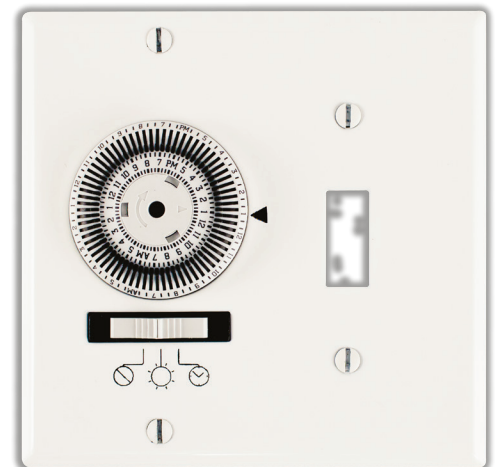

7-Day Programmable Timers

EJ600 Series

- Up to 14 ON/OFF events per week
- Neutral required
- Astronomic feature auto adjusts to sunrise sunset
- Automatic Daylight Saving Time (DST) adjustment
- Single or 3-way switch compatible installation
- Incandescent/Fluorescent/CFL/LED compatible
- Random setting turns light ON and OFF at slightly different times each day
- Built-in rechargeable battery backup
- Can be used for 24-hour or 7-day load control of lights, fans, pumps and other medium-duty loads

EI500 Series

- Up to 14 ON/OFF events per week
- Neutral required
- Single-pole installation
- Incandescent/Fluorescent/CFL/LED compatible
- Random setting turns light ON and OFF at slightly different times each day
- Built-in rechargeable battery backup
- Can be used for 24-hour or 7-day load control of lights, fans, pumps and other medium-duty loads

24-Hour Mechanical Timers

KM2 Series

- 72 Trippers provide 36 ON/OFF events per 24 hour period
- Captive trippers with 20-minute switching intervals
- Neutral required
- 3-way switch available
- 3-position ON/OFF/AUTO override provides continuous ON or OFF operation
- Multiple wall plates separately available
- 3-way switch available (KM2STU-1G)
- Can be used for 24-hour load control of lights, fans, pumps and other medium-duty loads

KM2ST-2G