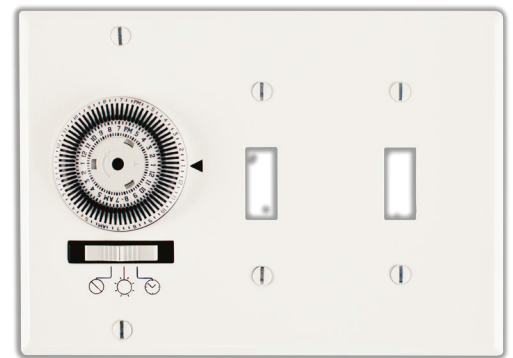

White

Ivory

Light Almond

24-Hour Mechanical Timers

KM2 Series

- 72 Trippers provide 36 ON/OFF events per 24 hour period
- Captive trippers with 20-minute switching intervals
- Neutral required
- 3-way switch available
- 3-position ON/OFF/AUTO override provides continuous ON or OFF operation
- Multiple wall plates separately available
- 3-way switch available (KM2STU-1G)
- Can be used for 24-hour load control of lights, fans, pumps and other medium-duty loads

KM2ST-1G

KM2ST-2G

KM2ST-2R

KM2ST-2D

KM2ST-3G

Product Comparison

	Series					
	ST700	EI600	ST01	EJ600	EI500	KM2
Features						
Neutral Required						
Wi-Fi with App	STW700W					
Controls CFL						
Controls LED						
3-Way Switching						KM2STU-1G
Ratings						
Input Voltage	120 VAC, 50/60 Hz	120-277 VAC, 50/60 Hz; 12/28 VDC	120-277 VAC, 50/60 Hz; 12/28 VDC	120 VAC, 60 Hz	125 VAC, 60 Hz	120 VAC, 60 Hz
Resistive (Heater), AC	15 A	20 A	15 A	12 A	15 A	20 A
Tungsten (Incandescent)	960 W	1800 W, 120 VAC; 1248-1662 W, 208-277 VAC	1800 W, 120 VAC; 1248-1662 W, 208-277 VAC	1800 W, Single-Gang; 1440 W, Multi-Gang	1000 W	1350 W
Ballast (Fluorescent)		16 A, 1920-4432 VA	8 A, 960 VA, 120 VAC; 4 A, 832-1108 VA, 208-277 VAC	4 A, 500 VA	8 A, 1000 VA	
Electronic Ballast (LED)	5 A, 600 W				4 A, 500 W	
DC Loads		4 A, 12 VDC; 2 A, 28 VDC	4 A, 12 VDC; 2 A, 28 VDC			
Motor Load	1 HP	1 HP, 120 VAC; 2 HP, 240 VAC	1 HP, 120 VAC; 2 HP, 204 VAC	1/2 HP	1/4 HP	1 HP
Warranty	3-Year limited	5-Year limited	1-Year limited	1-Year limited	1-Year limited	1-Year limited
Agency						
Battery						
Rechargeable						
Replaceable						
Schedules Stored in Non-Volatile Memory						
Programming						
Astronomic						
Daylight Saving Time						
Random						
Program Range	7-Day	7-Day	7-Day	7-Day	7-Day	24-Hour
Maximum Number of Events	42	40	40	14	14	36