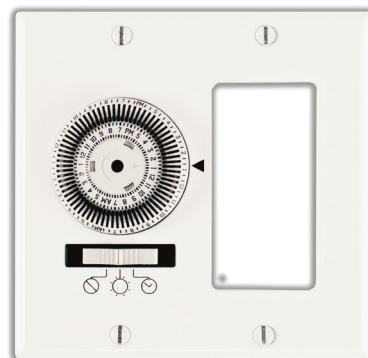

7-Day Programmable Timers

EJ600 Series

- Up to 14 ON/OFF events per week
- Neutral required
- Astronomic feature auto adjusts to sunrise sunset
- Automatic Daylight Saving Time (DST) adjustment
- Single or 3-way switch compatible installation
- Incandescent/Fluorescent/CFL/LED compatible
- Random setting turns light ON and OFF at slightly different times each day
- Built-in rechargeable battery backup
- Can be used for 24-hour or 7-day load control of lights, fans, pumps and other medium-duty loads

EI500 Series

- Up to 14 ON/OFF events per week
- Neutral required
- Single-pole installation
- Incandescent/Fluorescent/CFL/LED compatible
- Random setting turns light ON and OFF at slightly different times each day
- Built-in rechargeable battery backup
- Can be used for 24-hour or 7-day load control of lights, fans, pumps and other medium-duty loads

24-Hour Mechanical Timers

KM2 Series

- 72 Trippers provide 36 ON/OFF events per 24 hour period
- Captive trippers with 20-minute switching intervals
- Neutral required
- 3-way switch available
- 3-position ON/OFF/AUTO override provides continuous ON or OFF operation
- Multiple wall plates separately available
- 3-way switch available (KM2STU-1G)
- Can be used for 24-hour load control of lights, fans, pumps and other medium-duty loads

KM2ST-2D