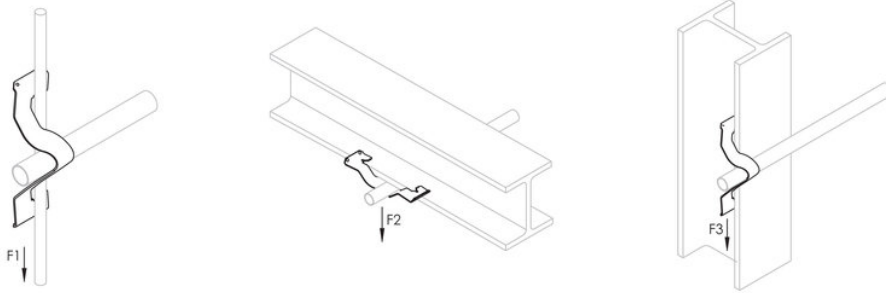

ADDITIONAL PRODUCT DETAILS

May require dedicated drop wire/rod and EC311. Consult local authority.

For horizontal application only when installing conduit.

DIAGRAMS

Conduit Size	#10 or #12 Wire	#8 or #9 Wire	3/16" or 1/4" Rod	1/8" - 1/4" Flange	5/16" - 3/8" Flange	7/16" - 1/2" Flange
1/2" EMT	K8	K8	K8	K8	K12	K12
1/2" Rigid	K8	K12	K12	K12	K12	K16
3/4" EMT	K12	K12	K12	K12	K16	K16
3/4" Rigid	K12	K12	K16	K16	K20	K20
1" EMT	-	K16	K16	K16	K20	K20
1" Rigid	-	-	-	K20	K20	K20
1 1/4" EMT	-	K20	K20	K20	-	-

Cable Size	#12 Wire	#8, #9, #10 Wire
14-2 (.433" - .475" OD)	KX	KX
14-3 (.453" - .500" OD)	KX	KX
12-2 (.467" - .510" OD)	KX	KX
12-3 (.489" - .535" OD)	KX	K8

WARNING

nVent products shall be installed and used only as indicated in nVent's product instruction sheets and training materials. Instruction sheets are available at www.nvent.com and from your nVent customer service representative. Improper installation, misuse, misapplication or other failure to completely follow nVent's instructions and warnings may cause product malfunction, property damage, serious bodily injury and death and/or void your warranty.