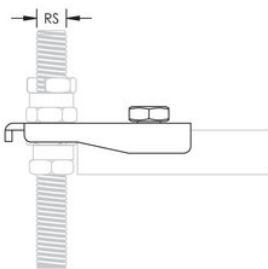

STRUT TRAPEZE ATTACHMENT PLATE, 3/8" ROD

CATALOG NUMBER

ISSP375

FEATURES

Creates fast install trapeze brackets

Includes hex bolt and strut nut

PRODUCT ATTRIBUTES

Material: Steel

Finish: Electrogalvanized

Rod Size: 3/8"

DIAGRAMS

WARNING

nVent products shall be installed and used only as indicated in nVent's product instruction sheets and training materials. Instruction sheets are available at www.nvent.com and from your nVent customer service representative. Improper installation, misuse, misapplication or other failure to completely follow nVent's instructions and warnings may cause product malfunction, property damage, serious bodily injury and death and/or void your warranty.