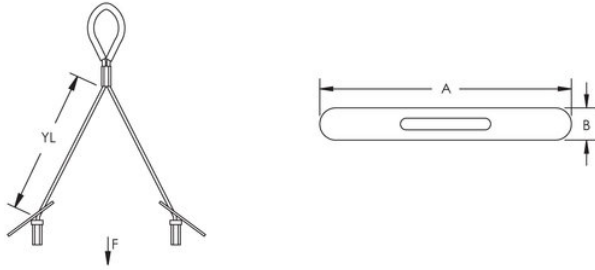

NVENT CADDY SPEED LINK Y-TOGGLE WITH EYELET EXTENSION, 2 MM WIRE, 19.6" Y-LENGTH

CATALOG NUMBER

SLD2Y500

CERTIFICATIONS

FEATURES

Attaches to clearance holes in a variety of structures or hanging devices

Ideal for supporting lighting fixtures

Y-design provides improved stability

PRODUCT ATTRIBUTES

Material: Steel

Finish: Electrogalvanized

Static Load Safety Factor: 5:1

Wire Rope Diameter: 2 mm

Wire Rope "Y" Length: 19.6"

A: 1.650"

B: 0.310"

ADDITIONAL PRODUCT DETAILS

nVent CADDY Speed Link locking device not included.

DIAGRAMS

WARNING

nVent products shall be installed and used only as indicated in nVent's product instruction sheets and training materials. Instruction sheets are available at www.nvent.com and from your nVent customer service representative. Improper installation, misuse, misapplication or other failure to completely follow nVent's instructions and warnings may cause product malfunction, property damage, serious bodily injury and death and/or void your warranty.