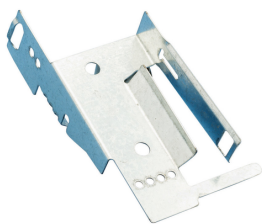

MC/AC AND NON-METALLIC SHEATHED CABLE SUPPORT

CATALOG NUMBER

CER4

CERTIFICATIONS

FEATURES

Effectively supports non-metallic sheathed and MC/AC cables

Secures cables 1-1/4" from the face of the stud

Flared edges prevent damage to the cable jacket

Holds up to four MC/AC cables or four 12-3 non-metallic sheathed cables with ground

Unique "stop-bend" design helps prevent cables from being installed too far from face of stud

PRODUCT ATTRIBUTES

Material: Steel

Finish: Pregalvanized

Cable Size	MC/AC 14-2 w/ground	MC/AC 12-3 w/ground	MC/AC 12-4 through 10-4	MC/AC single cables up to 6-3 stranded	Non-metallic sheathed cables up to 12-3 w/ground
Number of Cables	4	3	2	1	4