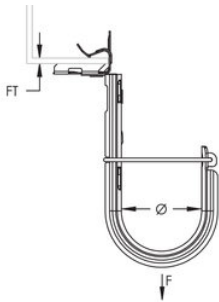

## ADDITIONAL PRODUCT DETAILS

---

Non-continuous supports may not exceed spacing of 5' (1.5 m) per TIA 569-C.9.7 and EN 50174-2.

Cable capacity is calculated based on a 70% fill rate.

## DIAGRAMS

---