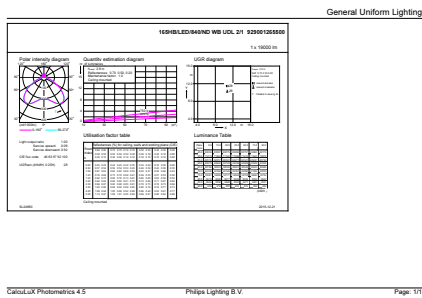

Photometric data

NAM Highbay 165W-400W 4000K 120D E39X UDL