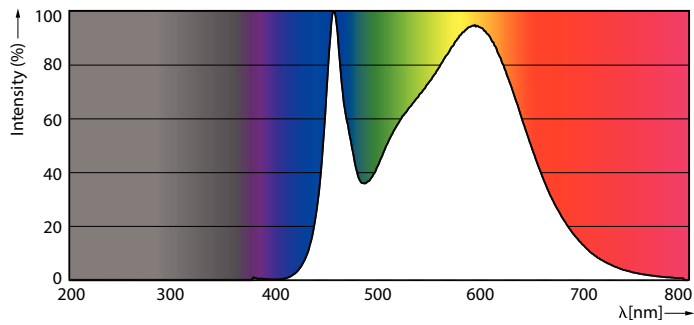

Photometric data

NAM Highbay 165W EX39 4000K 60-120D NB WB UDL