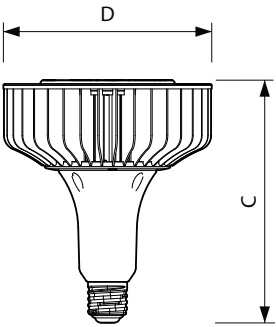

### Product data

General Information	
Base	EX39 [ Exclusionary Mogul Screw]
EU RoHS compliant	Yes
Nominal Lifetime (Nom)	50000 h
Switching Cycle	50000X
Technical Type	165-400W
Light Technical	
Color Code	841 [ CCT of 4100K (841)]
Beam Angle (Nom)	120 °
Initial lumen (Nom)	19000 lm
Color Designation	Cool White (CW)
Correlated Color Temperature (Nom)	4000 K
Luminous Efficacy (rated) (Nom)	115.15 lm/W
Color Consistency	ANSI 4000K
Color Rendering Index (Nom)	80
LLMF At End Of Nominal Lifetime (Nom)	70 %
Operating and Electrical	
Input Frequency	50 to 60 Hz
Power (Rated) (Nom)	165 W
Lamp Current (Nom)	3650 mA
Wattage Equivalent	400 W

Starting Time (Nom)	0.5 s
Warm Up Time to 60% Light (Nom)	0.5 s
UL Type	Type A - works on ballast
Power Factor (Nom)	0.6
Voltage (Nom)	52-58 V
Temperature	
T-Case Maximum (Nom)	85 °C
Controls and Dimming	
Dimmable	No
Mechanical and Housing	
Bulb Shape	Others
Approval and Application	
Energy Consumption kWh/1000 h	- kWh
Product Data	
Order product name	165HB/LED/840/ND WB UDL 2/1
EAN/UPC - Product	046677465674
Order code	465674
Numerator - Quantity Per Pack	1

## Dimensional drawing

**Bulb 135W-400W 16000lm 120D 4000K E39XND**

Product	D	C
165HB/LED/840/ND WB UDL 2/1	209.7 mm	245.7 mm