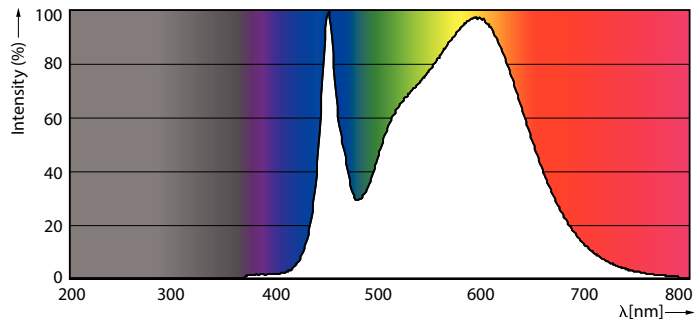

Photometric data

LEDtube 16T8 UF18 48-840