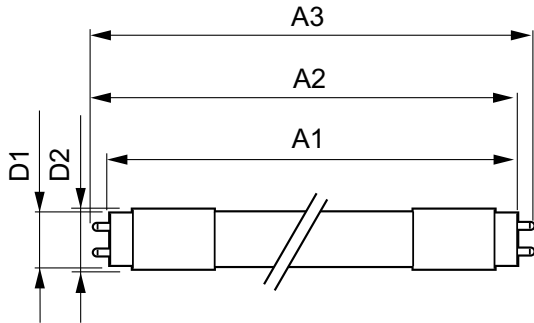

Temperature	
T-Ambient (Max)	45 °C
T-Ambient (Min)	-20 °C
T-Storage (Max)	65 °C
T-Storage (Min)	-40 °C
T-Case Maximum (Nom)	60 °C

Controls and dimming	
Dimmable	No

Mechanical and housing	
Bulb Material	Glass
Product Length	1200 mm
Bulb Shape	Tube, double-ended

Numerator - Quantity Per Pack	1
Numerator - Packs per outer box	10
Material Nr. (12NC)	929001965904
Net Weight (Piece)	0.215 kg

Dimensional drawing

16T8/LED/48-840/UF18/G 10/1

Product	D1	D2	A1	A2	A3
16T8/LED/48-840/UF18/G 10/1	25.7 mm	28 mm	1198 mm	1205 mm	1212 mm