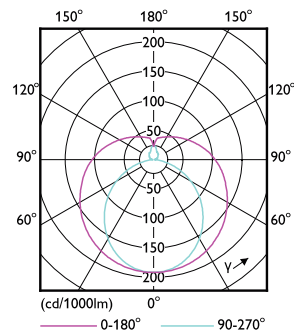

Product data

General information		Lamp Current (Max)	
Cap-Base	G13 [Medium Bi-Pin Fluorescent]		260 mA
EU RoHS compliant	Yes	Lamp Current (Min)	100 mA
Nominal Lifetime (Nom)	50000 h	Starting Time (Nom)	0.5 s
Switching Cycle	50000X	Warm Up Time to 60% Light (Nom)	0.5 s
		UL Type	Type A - works on ballast
		Power Factor (Nom)	0.9
		Voltage (Nom)	120-277, 347 V
Light technical		Temperature	
Color Code	830 [CCT of 3000K]	T-Ambient (Max)	45 °C
Beam Angle (Nom)	240 °	T-Ambient (Min)	-20 °C
Luminous Flux (Nom)	1500 lm	T-Storage (Max)	65 °C
Color Designation	White (WH)	T-Storage (Min)	-40 °C
Correlated Color Temperature (Nom)	3000 K	T-Case Maximum (Nom)	50 °C
Luminous Efficacy (rated) (Nom)	160.00 lm/W		
Color Consistency	<6	Controls and dimming	
Color Rendering Index (Nom)	82	Dimmable	Yes
LLMF At End Of Nominal Lifetime (Nom)	70 %		
Operating and electrical		Mechanical and housing	
Input Frequency	25000-105000 Hz	Bulb Material	Glass
Power (Nom)	10 W		

T8

Product Length	1200 mm
Bulb Shape	Tube, double-ended
Approval and application	
Energy Saving Product	Yes
Approval Marks	RoHS compliance UL certificate DLC compliance
Energy Consumption kWh/1000 h	- kWh
Product data	
Order product name	10T8/COR/48-830/IF15/G/DIM 10/1

EAN/UPC - Product	046677553210
Order code	929002252734
Numerator - Quantity Per Pack	1
Numerator - Packs per outer box	10
Material Nr. (12NC)	929002252734
Net Weight (Piece)	0.230 kg

Dimensional drawing

10T8/COR/48-830/IF15/G/DIM 10/1

Product	D1	D2	A1	A2	A3
10T8/COR/48-830/ IF15/G/DIM 10/1	25.7 mm	28 mm	1198.1 mm	1205.2 mm	1212.3 mm

Photometric data

LEDTube_10T8_COR_48-830_IF15_G 10_1-GUL

LEDtube 10W G13 840 ND