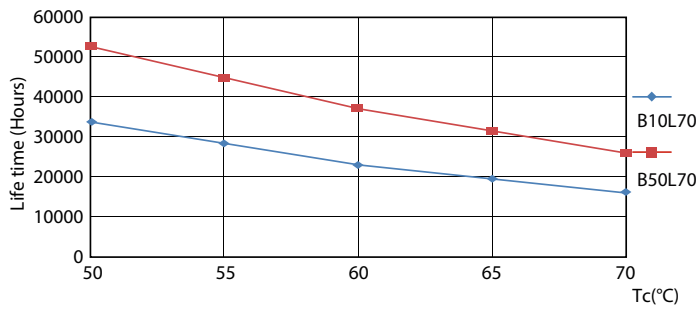

Product data

General information		Lamp Current (Max)	
Cap-Base	G13 [Medium Bi-Pin Fluorescent]		260 mA
EU RoHS compliant	Yes	Lamp Current (Min)	100 mA
Nominal Lifetime (Nom)	50000 h	Starting Time (Nom)	0.5 s
Switching Cycle	50000X	Warm Up Time to 60% Light (Nom)	0.5 s
		UL Type	Type A - works on ballast
		Power Factor (Nom)	0.9
		Voltage (Nom)	120-277, 347 V
Light technical		Temperature	
Color Code	830 [CCT of 3000K]	T-Ambient (Max)	45 °C
Beam Angle (Nom)	240 °	T-Ambient (Min)	-20 °C
Luminous Flux (Nom)	1500 lm	T-Storage (Max)	65 °C
Color Designation	White (WH)	T-Storage (Min)	-40 °C
Correlated Color Temperature (Nom)	3000 K	T-Case Maximum (Nom)	50 °C
Luminous Efficacy (rated) (Nom)	160.00 lm/W		
Color Consistency	<6	Controls and dimming	
Color Rendering Index (Nom)	82	Dimmable	Yes
LLMF At End Of Nominal Lifetime (Nom)	70 %		
Operating and electrical		Mechanical and housing	
Input Frequency	25000-105000 Hz	Bulb Material	Glass
Power (Nom)	10 W		

Photometric data

LEDTube_10T8_COR_48-830_IF15_G 10_1-POC

Lifetime

LEDtube 10W G13 850 ND

LEDtube 10W G13 850 ND

LEDtube 10W G13 850 ND

LEDtube 10W G13 850 ND

T8