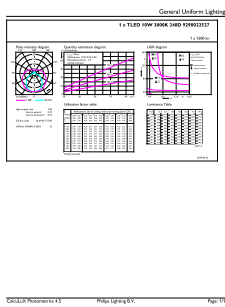

T8

Product Length	1200 mm
Bulb Shape	Tube, double-ended
Approval and application	
Energy Saving Product	Yes
Approval Marks	RoHS compliance UL certificate DLC compliance
Energy Consumption kWh/1000 h	- kWh
Product data	
Order product name	10T8/COR/48-830/IF15/G/DIM 10/1

EAN/UPC - Product	046677553210
Order code	929002252734
Numerator - Quantity Per Pack	1
Numerator - Packs per outer box	10
Material Nr. (12NC)	929002252734
Net Weight (Piece)	0.230 kg

Dimensional drawing

10T8/COR/48-830/IF15/G/DIM 10/1

Product	D1	D2	A1	A2	A3
10T8/COR/48-830/ IF15/G/DIM 10/1	25.7 mm	28 mm	1198.1 mm	1205.2 mm	1212.3 mm

Photometric data

LEDTube_10T8_COR_48-830_IF15_G 10_1-GUL

LEDtube 10W G13 840 ND

Photometric data

LEDTube_10T8_COR_48-830_IF15_G 10_1-POC

Lifetime

LEDtube 10W G13 850 ND

LEDtube 10W G13 850 ND

LEDtube 10W G13 850 ND

LEDtube 10W G13 850 ND

T8