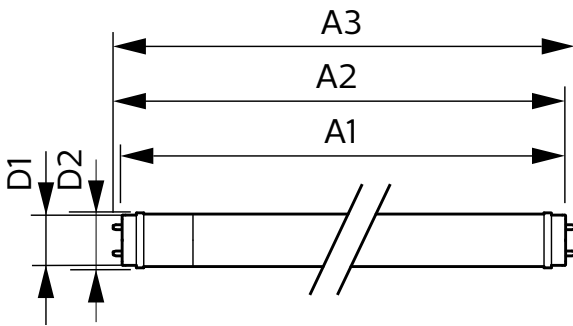

Product data

General information		Lamp Current (Max)	
Cap-Base	G13 [Medium Bi-Pin Fluorescent]		260 mA
EU RoHS compliant	Yes	Lamp Current (Min)	100 mA
Nominal Lifetime (Nom)	50000 h	Starting Time (Nom)	0.5 s
Switching Cycle	50000X	Warm Up Time to 60% Light (Nom)	0.5 s
		UL Type	Type A - works on ballast
		Power Factor (Nom)	0.9
		Voltage (Nom)	120-277, 347 V
Light technical		Temperature	
Color Code	830 [CCT of 3000K]	T-Ambient (Max)	45 °C
Beam Angle (Nom)	240 °	T-Ambient (Min)	-20 °C
Luminous Flux (Nom)	1500 lm	T-Storage (Max)	65 °C
Color Designation	White (WH)	T-Storage (Min)	-40 °C
Correlated Color Temperature (Nom)	3000 K	T-Case Maximum (Nom)	50 °C
Luminous Efficacy (rated) (Nom)	160.00 lm/W		
Color Consistency	<6	Controls and dimming	
Color Rendering Index (Nom)	82	Dimmable	Yes
LLMF At End Of Nominal Lifetime (Nom)	70 %		
Operating and electrical		Mechanical and housing	
Input Frequency	25000-105000 Hz	Bulb Material	Glass
Power (Nom)	10 W		

T8

Product Length	1200 mm
Bulb Shape	Tube, double-ended
Approval and application	
Energy Saving Product	Yes
Approval Marks	RoHS compliance UL certificate DLC compliance
Energy Consumption kWh/1000 h	- kWh
Product data	
Order product name	10T8/COR/48-830/IF15/G/DIM 10/1

10T8/COR/48-830/IF15/G/DIM 10/1

Product	D1	D2	A1	A2	A3
10T8/COR/48-830/ IF15/G/DIM 10/1	25.7 mm	28 mm	1198.1 mm	1205.2 mm	1212.3 mm

Photometric data

LEDTube_10T8_COR_48-830_IF15_G 10_1-GUL

LEDtube 10W G13 840 ND