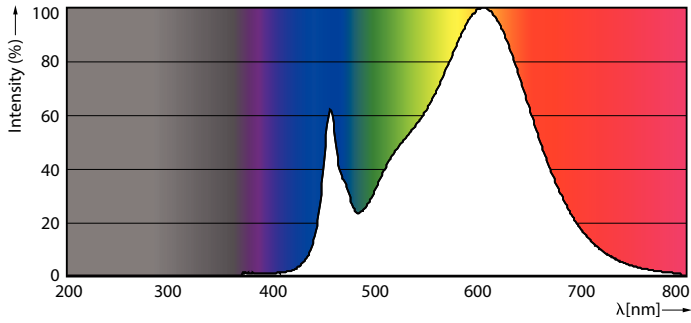

Photometric data

LEDTube_10T8_COR_48-830_IF15_G 10_1-POC