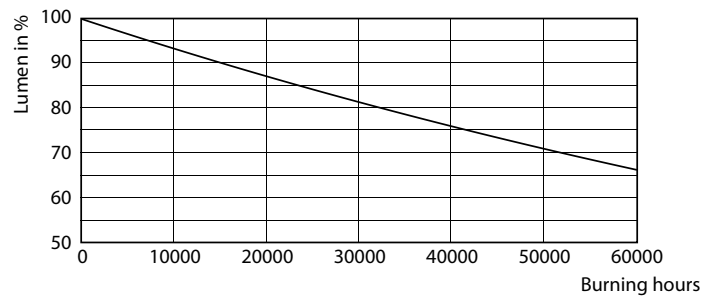

Product data

General information		Lamp Current (Max)	
Cap-Base	G13 [Medium Bi-Pin Fluorescent]		260 mA
EU RoHS compliant	Yes	Lamp Current (Min)	100 mA
Nominal Lifetime (Nom)	50000 h	Starting Time (Nom)	0.5 s
Switching Cycle	50000X	Warm Up Time to 60% Light (Nom)	0.5 s
		UL Type	Type A - works on ballast
		Power Factor (Nom)	0.9
		Voltage (Nom)	120-277, 347 V
Light technical		Temperature	
Color Code	830 [CCT of 3000K]	T-Ambient (Max)	45 °C
Beam Angle (Nom)	240 °	T-Ambient (Min)	-20 °C
Luminous Flux (Nom)	1500 lm	T-Storage (Max)	65 °C
Color Designation	White (WH)	T-Storage (Min)	-40 °C
Correlated Color Temperature (Nom)	3000 K	T-Case Maximum (Nom)	50 °C
Luminous Efficacy (rated) (Nom)	160.00 lm/W		
Color Consistency	<6	Controls and dimming	
Color Rendering Index (Nom)	82	Dimmable	Yes
LLMF At End Of Nominal Lifetime (Nom)	70 %		
Operating and electrical		Mechanical and housing	
Input Frequency	25000-105000 Hz	Bulb Material	Glass
Power (Nom)	10 W		

Photometric data

LEDTube_10T8_COR_48-830_IF15_G 10_1-POC

Lifetime

LEDtube 10W G13 850 ND

LEDtube 10W G13 850 ND

LEDtube 10W G13 850 ND

LEDtube 10W G13 850 ND

T8