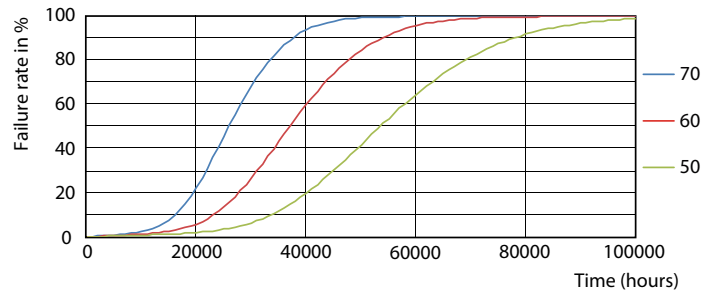

Photometric data

LEDTube_10T8_COR_48-830_IF15_G 10_1-POC

Lifetime

LEDtube 10W G13 850 ND

LEDtube 10W G13 850 ND

LEDtube 10W G13 850 ND

LEDtube 10W G13 850 ND

T8