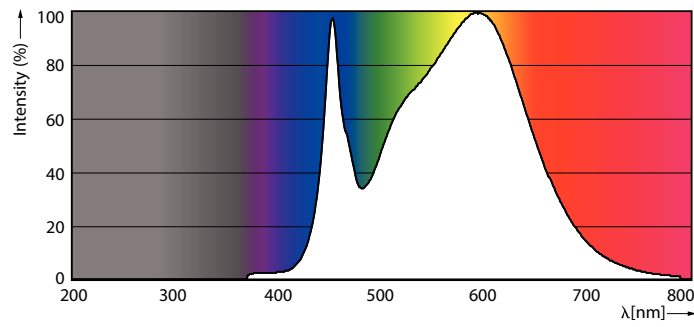

LEDTrueForce HB EX39 200D 65 840

LEDTrueForce HB EX39 200D 840