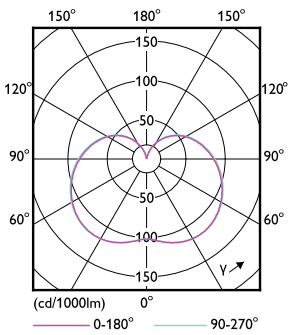

LEDTrueForce HB EX39 200D 65