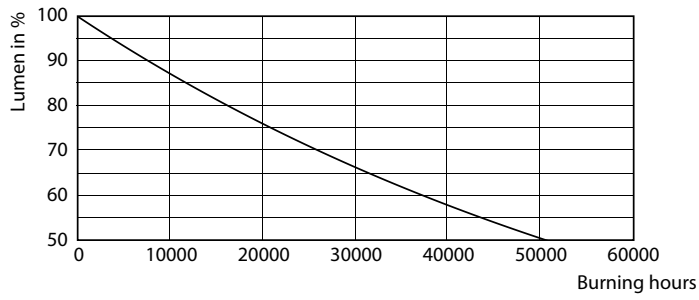

LED Highbay

Lifetime

LEDTrueForce HB EX39 200D

LEDTrueForce HB EX39 200D