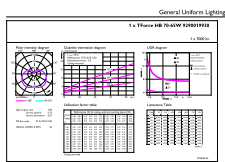

Photometric data

LEDTrueForce HB EX39 200D 65