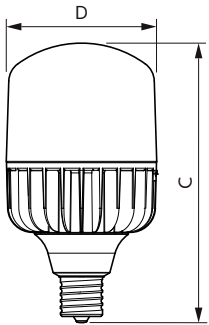

LED Highbay

Numerator - Quantity Per Pack	1
Numerator - Packs per outer box	4
Material Nr. (12NC)	929001993004

Net Weight (Piece)	0.648 kg

Dimensional drawing

65HB/LED/840/ND FB 4/1

Product	D	C
65HB/LED/840/ND FB 4/1	141 mm	267 mm