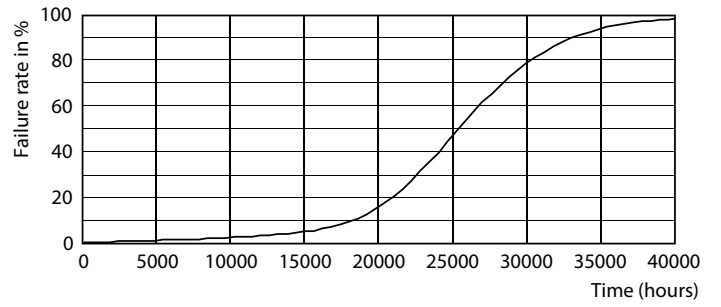

LED Highbay

Lifetime

LEDTrueForce HB EX39 200D

LEDTrueForce HB EX39 200D