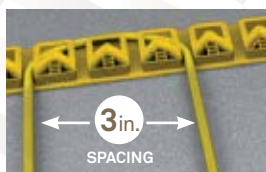

INSTALLATION

UNIVERSAL GAUGE
INSTALLATION (included)

HEATING CABLE
INSTALLATION

SELF LEVELLING MORTAR
APPLICATION

THINSET MORTAR
APPLICATION

FLOOR COVERING
INSTALLATION

SPACING IN INCHES (UNIVERSAL)

FOR PRIMARY HEATING
12 W/sq.ft.