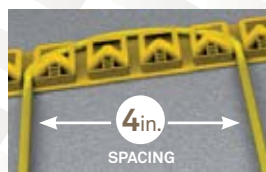

INSTALLATION

UNIVERSAL GAUGE
INSTALLATION (included)

HEATING CABLE
INSTALLATION

SELF LEVELLING MORTAR
APPLICATION

THINSET MORTAR
APPLICATION

FLOOR COVERING
INSTALLATION

SPACING IN INCHES (UNIVERSAL)

FOR PRIMARY HEATING
12 W/sq.ft.