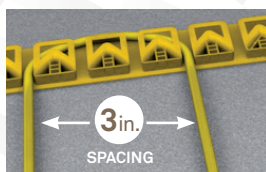

INSTALLATION

UNIVERSAL GAUGE
INSTALLATION (included)

HEATING CABLE
INSTALLATION

SELF LEVELLING MORTAR
APPLICATION

THINSET MORTAR
APPLICATION

FLOOR COVERING
INSTALLATION

SPACING IN INCHES (UNIVERSAL)

FOR PRIMARY HEATING
12 W/sq.ft.