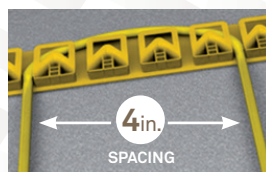

INSTALLATION

UNIVERSAL GAUGE
INSTALLATION (included)

HEATING CABLE
INSTALLATION

SELF LEVELLING MORTAR
APPLICATION

THINSET MORTAR
APPLICATION

FLOOR COVERING
INSTALLATION

SPACING IN INCHES (UNIVERSAL)

FOR PRIMARY HEATING
12 W/sq.ft.