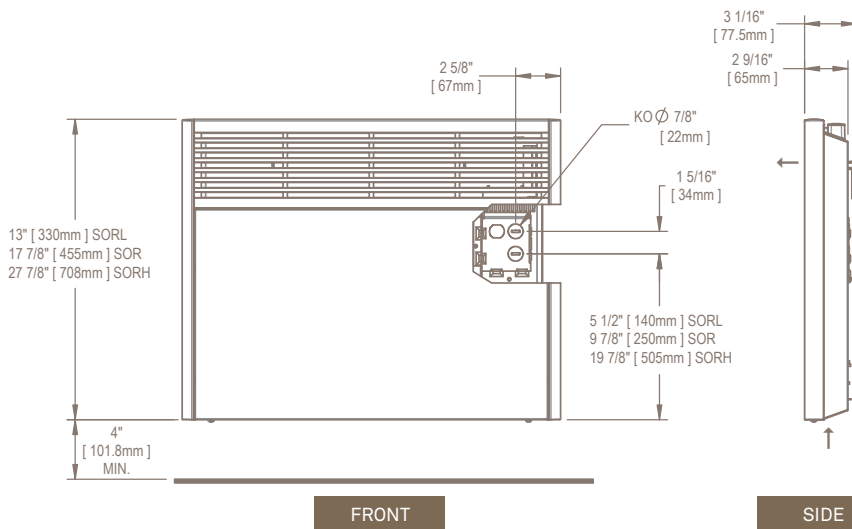

TECHNICAL SPECIFICATIONS

BUILT-IN THERMOSTAT		WITHOUT THERMOSTAT		POWER	VOLTAGE	LENGTH		WEIGHT	
CODE		CODE		WATTS	VOLTS	MM	IN.	KG	LB
HIGH MODEL - height of 27 7/8 in. (708 mm)									
SORH1002		SORH1002WC		1000/750	240/208	457	18	6.8	15
SORH1502		SORH1502WC		1500/1125	240/208	623	24 1/2	8.8	19.4
SORH2002		SORH2002WC		2000/1500	240/208	768	30 1/4	10.5	23.2
LOW MODEL - height of 13 in. (330 mm)									
SORL1002		SORL1002WC		1000/750	240/208	750	29 1/2	5.2	11.5
SORL1502		SORL1502WC		1500/1125	240/208	1113	38 7/8	6.9	15.2
SORL2002		SORL2002WC		2000/1500	240/208	1276	50 1/4	8.3	18.3
STANDARD MODEL - height of 17 7/8 in. (455 mm)									
SOR0502		SOR0502WC		500/375	240/208	457	18	4.8	10.7
SOR1002		SOR1002WC		1000/750	240/208	597	23 1/2	6	13.2
SOR1502		SOR1502WC		1500/1125	240/208	743	29 1/4	7.2	15.9
SOR2002		SOR2002WC		2000/1500	240/208	895	35 1/4	9.7	21.4

Add W for white or SW for soft white
Thermostat included except WC = without control.

TECHNICAL DRAWINGS