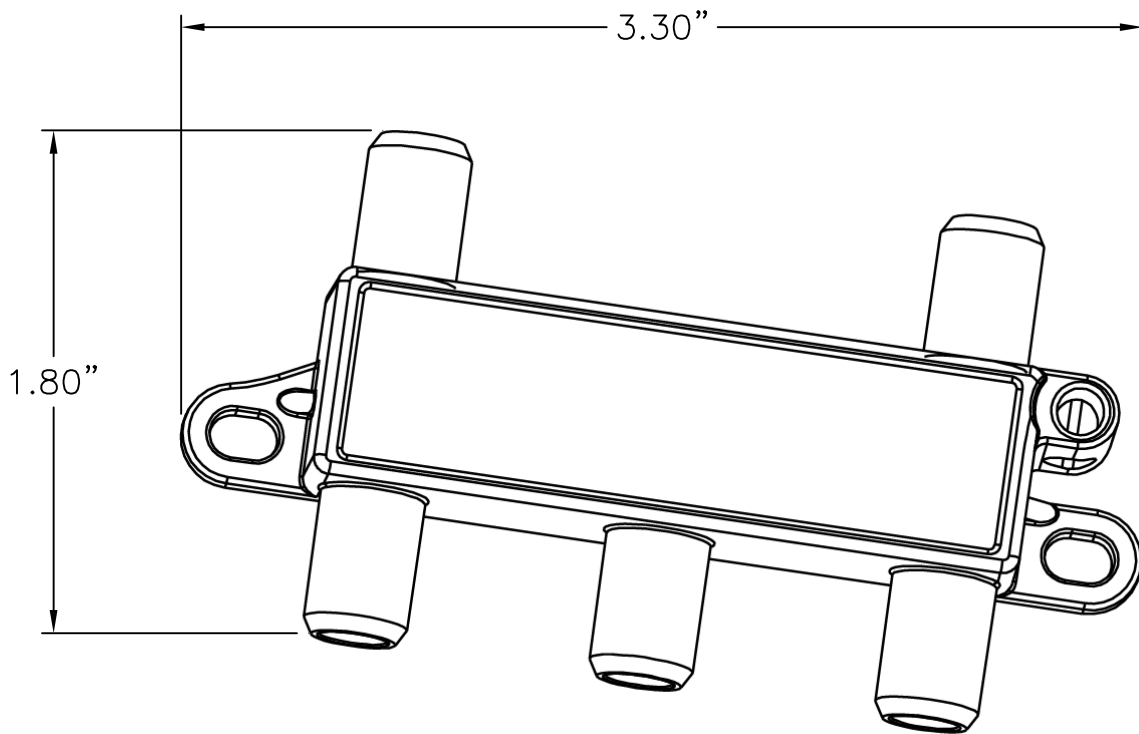

2

1

NOTES:

1. NOMINAL IMPEDANCE: 75ohms
2. F-CONNECTOR TYPE: ANSI/SCTE 01 COMPLIANT ECT F-PORT
3. SURGE WITHSTAND: 6 kV RING WAVE SURGE PER IEEE C62.41 CATEGORY A3
4. PHYSICAL DIMENSIONS: L=3.3" (84.9mm) W=1.8" (45.1mm) D=0.60" (15.3mm)

B

B

A

A

PROPRIETARY AND CONFIDENTIAL
THE INFORMATION CONTAINED
IN THIS DRAWING IS THE SOLE
PROPERTY OF On-Q/LEGRAND.
ANY REPRODUCTION IN PART OR
AS A WHOLE WITHOUT THE WRITTEN
PERMISSION OF On-Q/LEGRAND
IS PROHIBITED. DRAWING IS SUBJECT
TO CHANGE WITHOUT NOTICE.

on·Q

legrand

P.O. Box 60907
Middletown, PA 17106-0907
1-800-321-2343

TITLE:

**4 WAY DIGITAL CABLE SPLITTER
W/ COAX NETWORK SUPPORT**

SIZE	DWG NO	FILE NAME	CUST REV
A	VM2204-V1	CD-VM2204-V1	1
REVISED DATE	SCALE	SHEET	
9/12/14	NONE	1 OF 1	

2

1