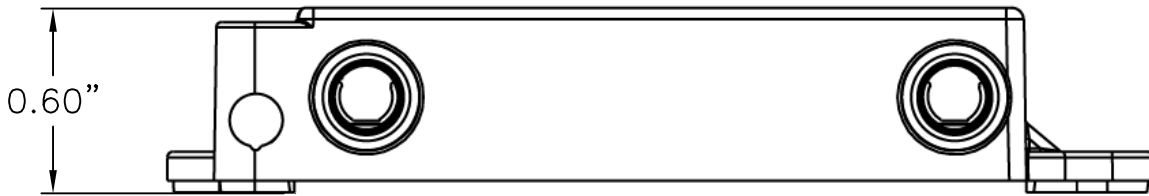

2

1

NOTES:

1. NOMINAL IMPEDANCE: 75ohms
2. F-CONNECTOR TYPE: ANSI/SCTE 01 COMPLIANT ECT F-PORT
3. SURGE WITHSTAND: 6 kV RING WAVE SURGE PER IEEE C62.41 CATEGORY A3
4. PHYSICAL DIMENSIONS: L=3.3" (84.9mm) W=1.8" (45.1mm) D=0.60" (15.3mm)

B

B

A

A

PROPRIETARY AND CONFIDENTIAL
THE INFORMATION CONTAINED
IN THIS DRAWING IS THE SOLE
PROPERTY OF On-Q/LEGRAND.
ANY REPRODUCTION IN PART OR
AS A WHOLE WITHOUT THE WRITTEN
PERMISSION OF On-Q/LEGRAND
IS PROHIBITED. DRAWING IS SUBJECT
TO CHANGE WITHOUT NOTICE.

on·Q

legrand

P.O. Box 60907
Middletown, PA 17106-0907
1-800-321-2343

TITLE:

**4 WAY DIGITAL CABLE SPLITTER
W/ COAX NETWORK SUPPORT**

SIZE	DWG NO	FILE NAME	CUST REV
A	VM2204-V1	CD-VM2204-V1	1
REVISED DATE	SCALE	SHEET	
9/12/14	NONE	1 OF 1	

2

1