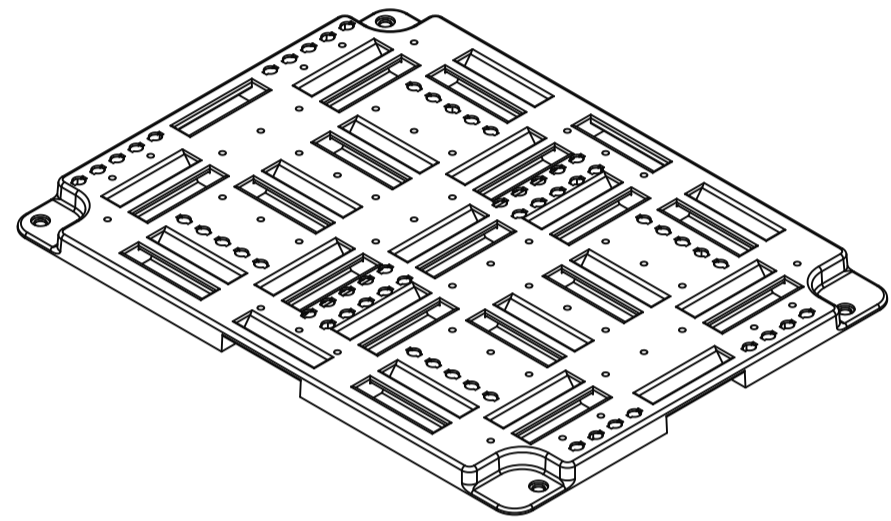

2

1

NOTES:

- 1. MATERIAL: ABS 94-V0 GUO QIAO D1000A, OR EQUIVALENT.
- 2. COLOR: WHITE.

B

B

A

A

on·Q

legrand®

P.O. Box 60907
 Middletown, PA 17106-0907
 1-800-321-2343

TITLE:

UNIVERSAL MOUNTING PLATE

SIZE A	DWG NO AC1040	FILE NAME CD-AC1040	CUST REV A
REVISED DATE 10/23/17	SCALE NONE	SHEET 1 OF 1	

2

1