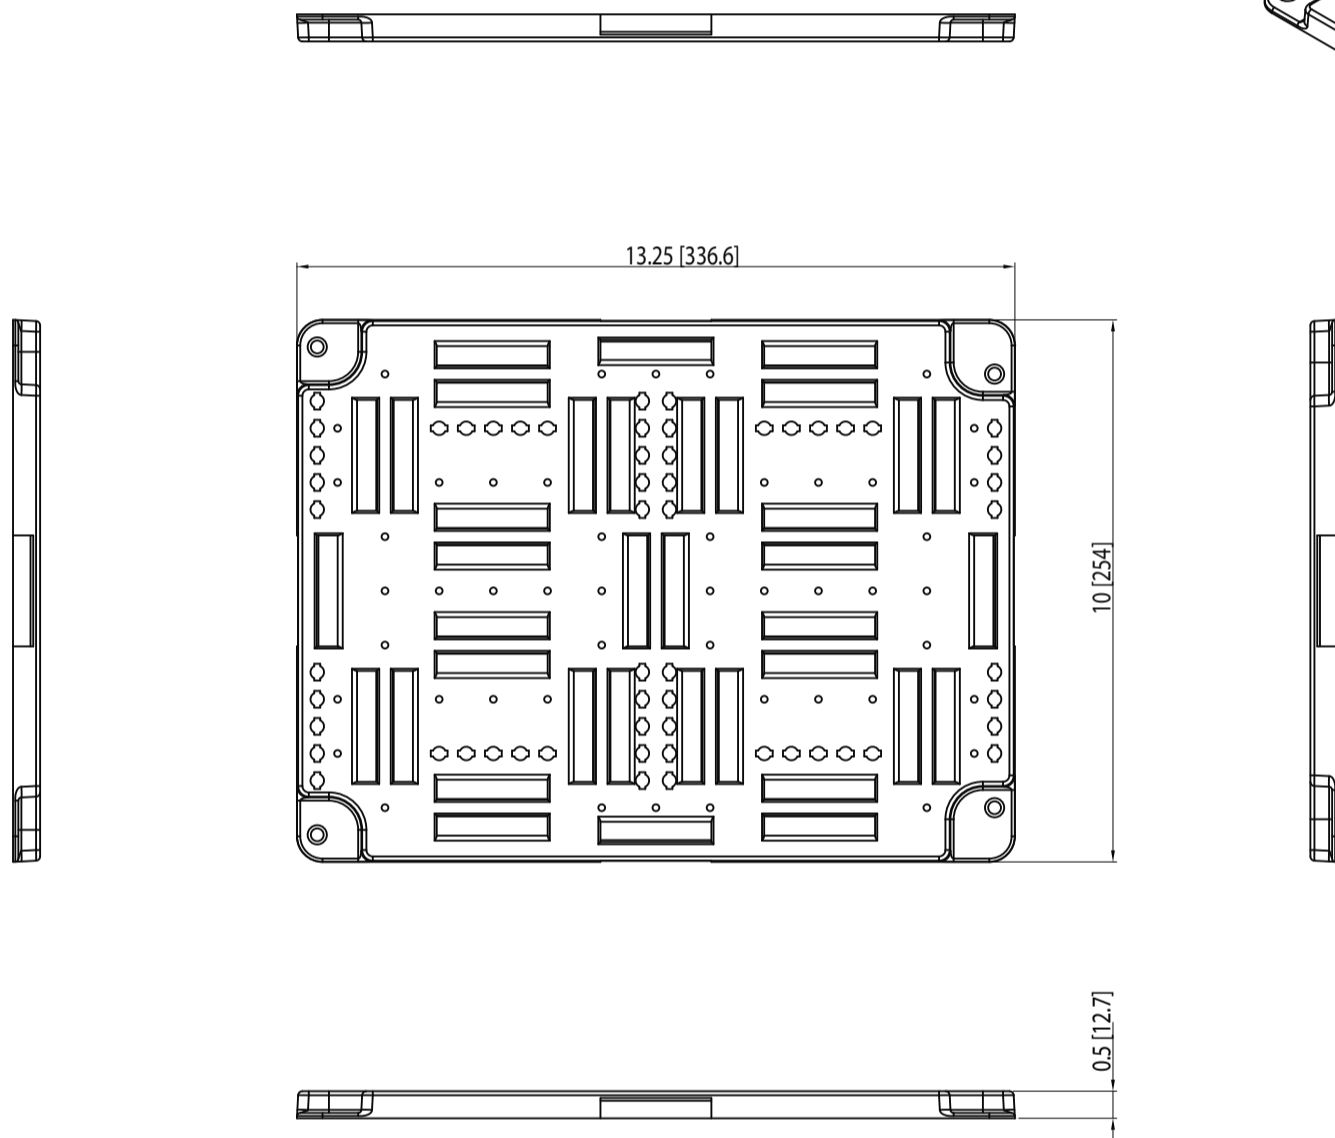

2

1

NOTES:

- 1. MATERIAL: ABS 94-V0 GUO QIAO D1000A, OR EQUIVALENT.
- 2. COLOR: WHITE.

B

B

A

A

on·Q

legrand®

P.O. Box 60907
 Middletown, PA 17106-0907
 1-800-321-2343

TITLE:

UNIVERSAL MOUNTING PLATE

SIZE A	DWG NO AC1040	FILE NAME CD-AC1040	CUST REV A
REVISED DATE 10/23/17	SCALE NONE	SHEET 1 OF 1	

2

1