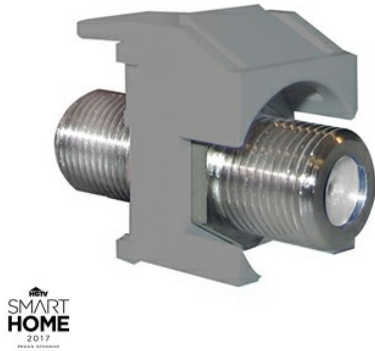

VIDEO F-CONNECTOR, MAGNESIUM

ACNRFCM1 | [adorne](#)

FEATURES & BENEFITS

Keystone insert supports up to 3 GHz bandwidth connections.

View our [FAQ](#) page to learn more.

VIEW THE **360°**
SHOWROOM TOUR

*HGTV, HGTV Smart Home, HGTV Smart Home Giveaway and their associated logos are trademarks of Scripps Network, LLC. Used with permission, all rights reserved.

- Pair with a 1-Port, 2-Port, or 4-Port adorne frame for use in any adorne wall plate.
- Shown in a magnesium finish. Also available in white.
- Easy "1-for-1" installation lets you simply replace your existing inserts with adorne in just minutes.
- adorne fits in your existing electrical box and does not require new wires for typical installation. Innovative assembly and snap-in system make it fast and simple to install.
- Easily customized with adorne wall plates available in a brilliant palette of 32 colors and a variety of luxurious materials.

SPECIFICATIONS

GENERAL INFO

Color: Magnesium