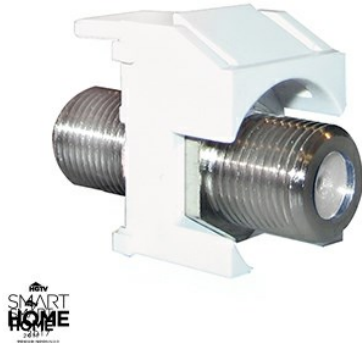

VIDEO F-CONNECTOR, WHITE

ACNRFCW1 | [adorne](#)

FEATURES & BENEFITS

Keystone insert supports up to 3 GHz bandwidth connections.

View our [FAQ](#) page to learn more.

VIEW THE **360°**
SHOWROOM TOUR

*HGTV, HGTV Smart Home, HGTV Smart Home Giveaway and their associated logos are trademarks of Scripps Network, LLC. Used with permission, all rights reserved.

- Pair with a 1-Port, 2-Port, or 4-Port adorne frame for use in any adorne wall plate.
- Shown in a magnesium finish. Also available in white.
- Easy "1-for-1" installation lets you simply replace your existing inserts with adorne in just minutes.
- adorne fits in your existing electrical box and does not require new wires for typical installation. Innovative assembly and snap-in system make it fast and simple to install.
- Easily customized with adorne wall plates available in a brilliant palette of 32 colors and a variety of luxurious materials.

SPECIFICATIONS

GENERAL INFO

Color: Magnesium