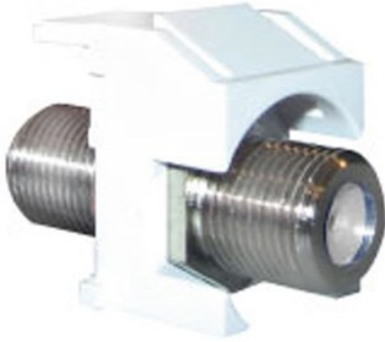

VIDEO F-CONNECTOR (5-PACK), WHITE

ACNRFCW5 | [adorne](#)

FEATURES & BENEFITS

Keystone insert supports up to 3 GHz bandwidth connections.

View our [FAQ](#) page to learn more.

VIEW THE **360°**
SHOWROOM TOUR

- Available in a convenient 5-pack for larger projects.
- Pair with a 1-Port, 2-Port, or 4-Port adorne frame for use in any adorne wall plate.
- Easy "1-for-1" installation lets you simply replace your existing inserts with adorne in just minutes.
- Easy "1-for-1" installation lets you simply replace your existing HDMI insert with adorne in just minutes.
- adorne fits in your existing electrical box and does not require new wires for typical installation. Innovative assembly and snap-in system make it fast and simple to install.

SPECIFICATIONS

GENERAL INFO

Color: White