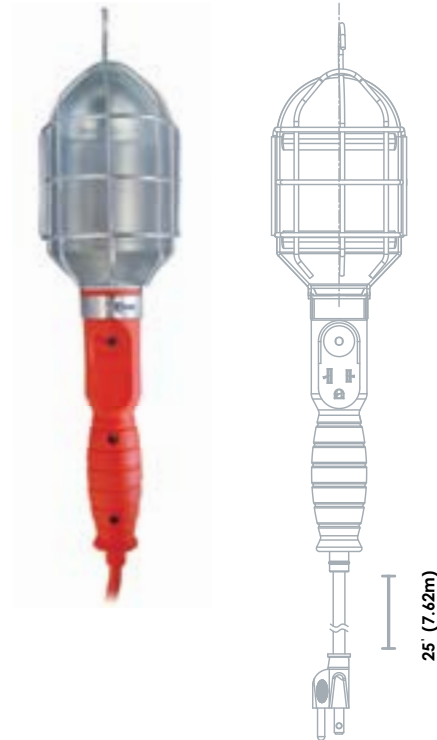

Technical Information Bulletin

Worklights

Date: _____ Name of distributor: _____
 In hands date of project: _____ Client #: _____
 Project name/Number: _____ Name of end user: _____

ORDERING INFORMATION

Order code: 66852
 Description: TL/25FT/DSC/16AWG/METAL/OR/STD
 UPC: 69549668522
 Case quantity: 12

TECHNICAL DRAWINGS AND DIMENSIONS

PHYSICAL DATA

Type: Trouble Light
 Wire length ft. (m): 25 (7.6)
 Wire specifications: SJTW 16 AWG/3C
 Housing colour: Orange
 Socket: E26
 Amount of sockets: 1
 Lamp guard material: Metal
 Can be daisy chained: Yes

PERFORMANCE DATA

Maximum Watts per socket (W): 75
 Volts (VAC): Socket 120, String 125
 Amperage (A): 10
 Environment: Dry
 Operating temp. range: -40°C to 60°C (-40°F to 140°F)

RECOMMENDED COMPATIBLE LED LAMPS

DESCRIPTION AND OTHER OPTIONS

TL	25FT	DSC	16AWG	METAL	OR	STD
Family	Wire length	Feature	Wire Gauge	Lamp Guard Material	Colour	Brand
TL Trouble Light	25FT 25 ft (7.6 m)	DSC Can be daisy chained	16AWG 16 AWG	METAL Metal Cage	OR Orange	STD STANDARD