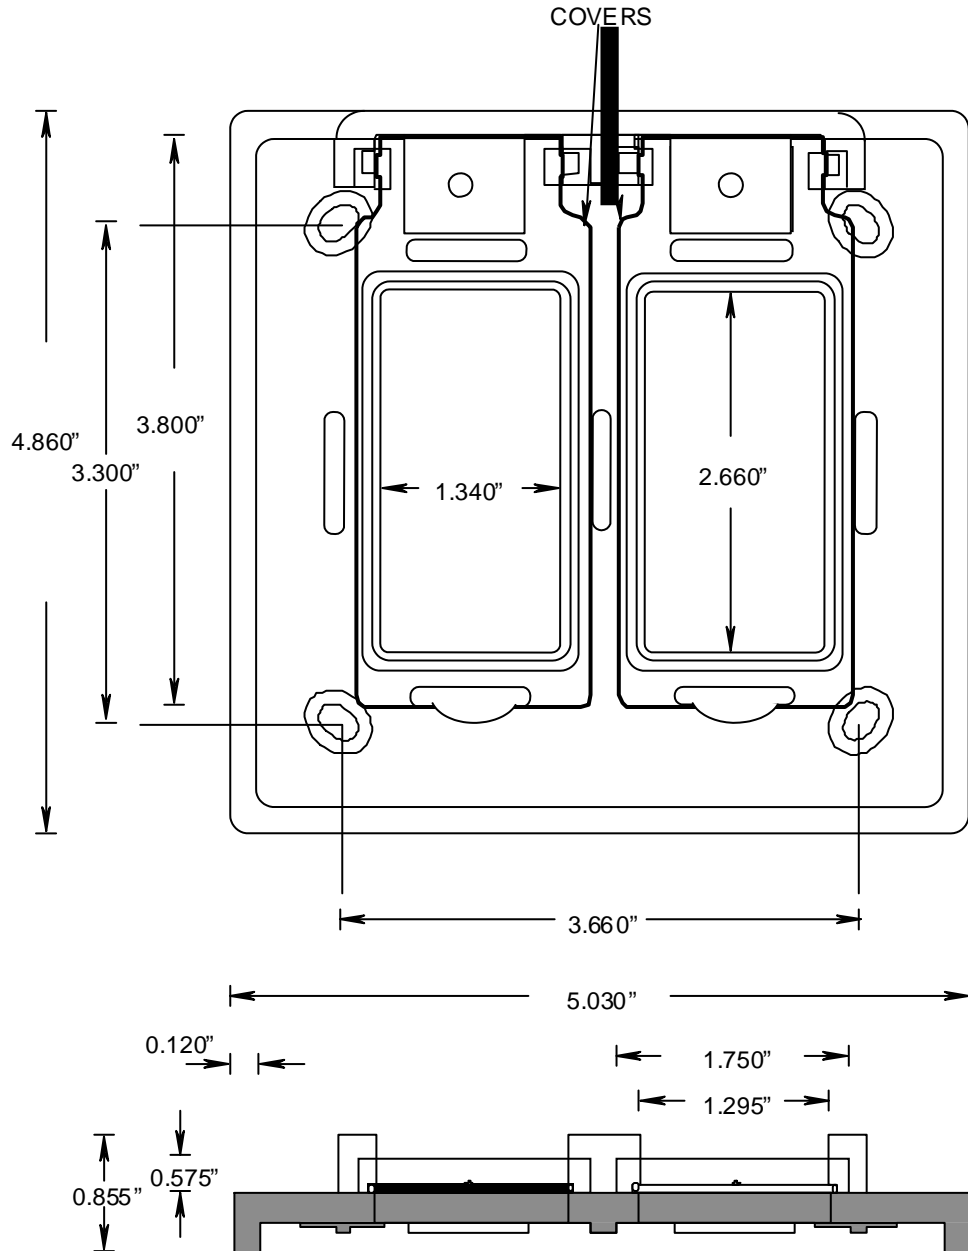

VSSG20-2 GFI COVERS. 077096

- PARTS LIST:**
072227 (1), DOUBLE GANG UNIV. GASKET
072187 (2), LARGE CLIP
072229 (4), 6-32X 5/8 TRUSS COMB BR. SCREWS

VSDD20-2 DUPLEX RECEPTACLE COVERS. 077097

PARTS LIST:

- 072227 (1), DOUBLE GANG UNIV. GASKET
- 072187 (2), LARGE CLIP
- 072229 (4), 6-32X 5/8 TRUSS COMB BR. SCREWS
- 172652 (2), 6-32X17/32 QUADREX SCREW