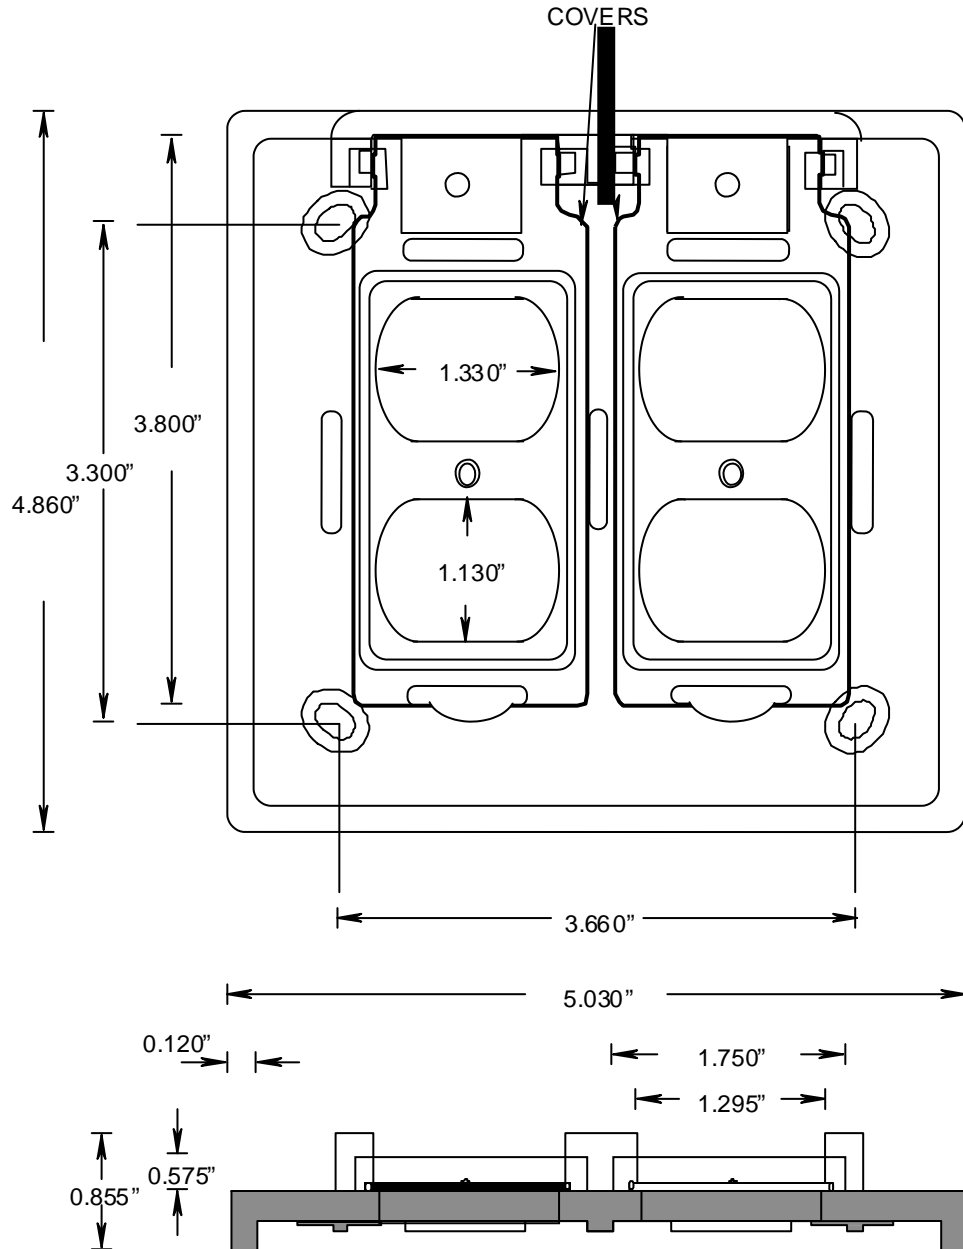

VSSG20-2 GFI COVERS. 077096

- PARTS LIST:**
072227 (1), DOUBLE GANG UNIV. GASKET
072187 (2), LARGE CLIP
072229 (4), 6-32X 5/8 TRUSS COMB BR. SCREWS

VSDD20-2 DUPLEX RECEPTACLE COVERS. 077097

PARTS LIST:

- 072227 (1), DOUBLE GANG UNIV. GASKET
- 072187 (2), LARGE CLIP
- 072229 (4), 6-32X 5/8 TRUSS COMB BR. SCREWS
- 172652 (2), 6-32X17/32 QUADREX SCREW