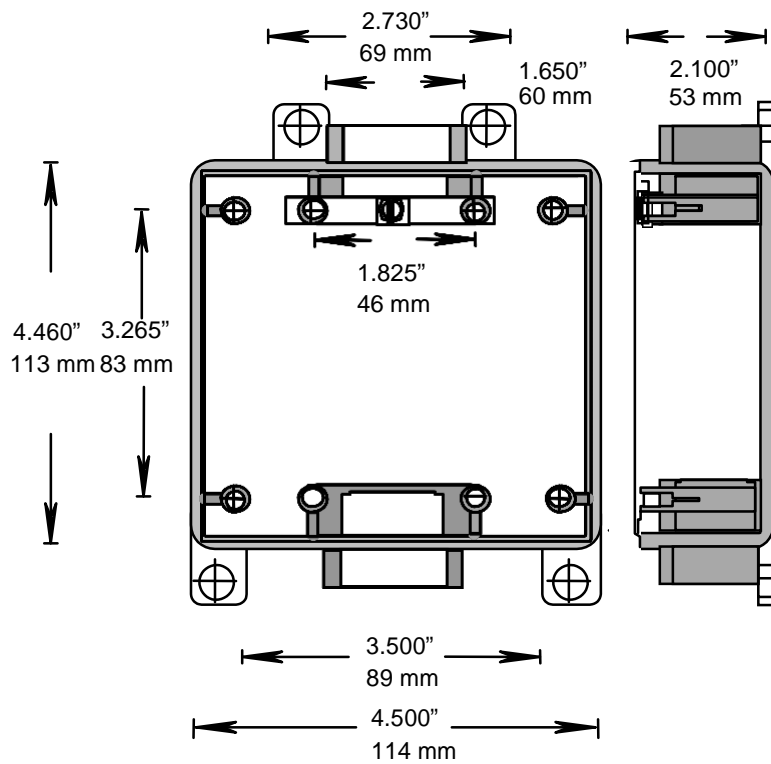

RIGID PVC CONDUIT FITTINGS

ISSUE DATE:
DATE D'EMISSION: 2005 01 30

FSC2-101520 U DOUBLE GANG BOXES,
 077368

SUPERCEDES:
REPLACE:

0

Wall thickness for all boxes=0.172 in. (or 4.4mm)

COMPONENTS

DESCRIPTION	PART NUMBER	SIZE	QUANTITY
REGULAR INSERT	072537	6-32	6
COLLAR INSERT	072536	6-32	2
HEXHEAD COMB SCREW	072511	10-32 X 5/16	1
REDUCER BUSHINGS	097554	3/4 X 1/2	2
REDUCER BUSHINGS	097979	1X 3/4	2
DOUBLE GANG GROUND CLIP	172191	2	1