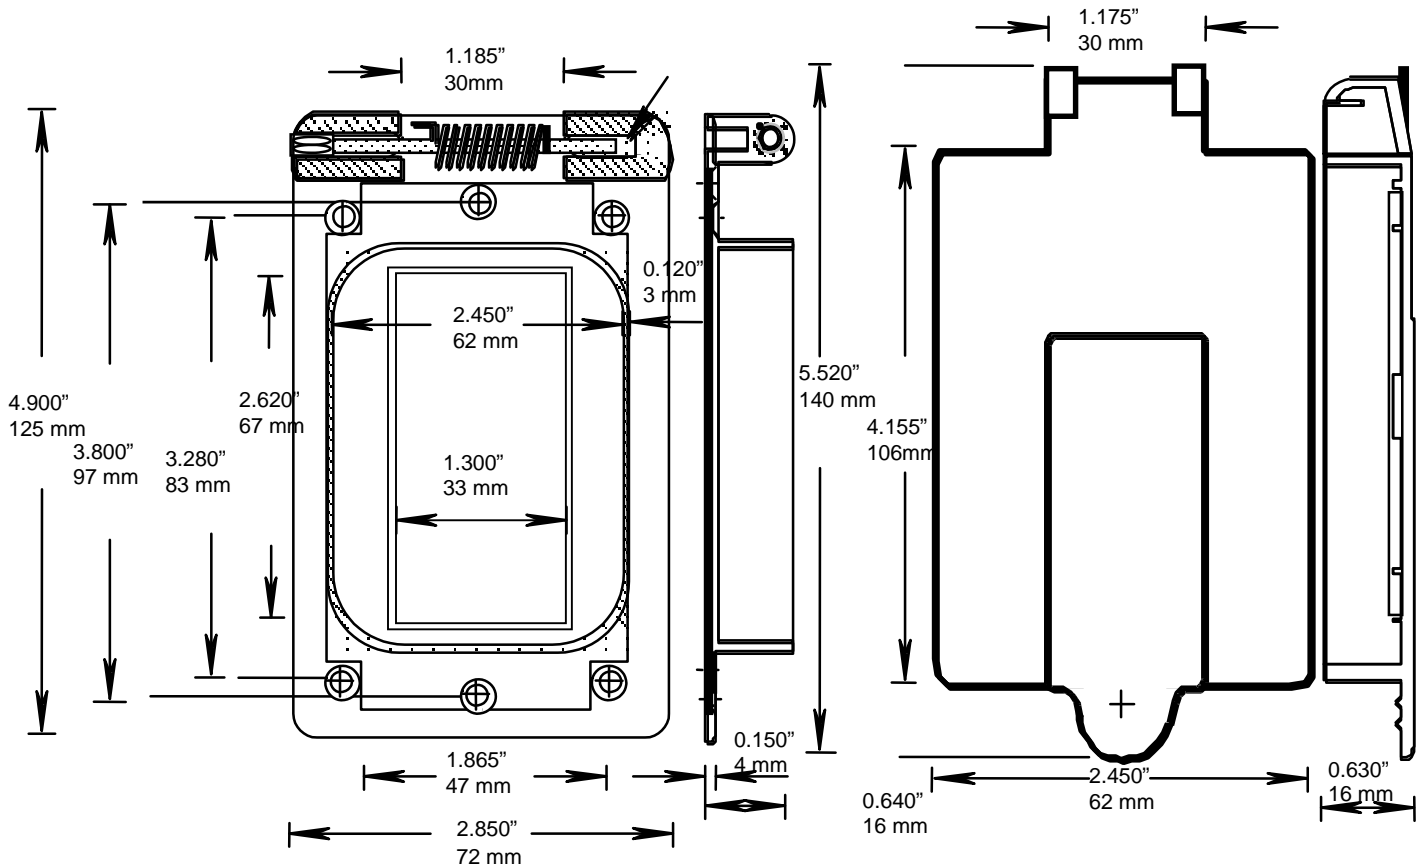

CSA, UL

RIGID PVC CONDUIT FITTINGS

WGF15/10 SINGLE GANG GROUND FAULT
COVERS

ISSUE DATE:

DATE D'EMISSION: 2007 06 30

SUPERCEDES:

REPLACE: 2004 03 30

4

PRODUCT CODE	PART NUMBER
076493	WGF15/10 HUBBELL D5432201
077783	WGF15/10 (BULK)
077785	WGF15/10
077787	RWGF15/10
076256	RWGF15/10 HUBBELL

PARTS LIST:

- 072837 (1), W SERIES BASE GASKET
- 072836 (1), W SERIES COVER GASKET
- 172652 (4), 6-32 X 17/32 QUADREX SCREWS
- 072544 (1), BRASS HINGE PINS
- 072548 (1), TORSION SPRING