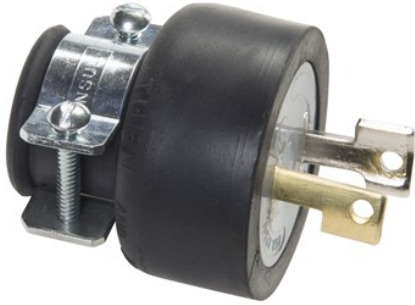

15 AMP NEMA L115 PLUG, BLACK

7547DF | [Pass & Seymour](#)

FEATURES & BENEFITS

Plug 15amp 125volt Turnlok

- Interior components constructed of high-grade brass material for physical and electrical integrity.
- High-impact thermoplastic housing withstands on-the-job abuse.
- Ratings and NEMA configurations are clearly visible on flange face, for fast I.D. while in use.

SPECIFICATIONS

GENERAL INFO

Color: Black

Type: Plug

LISTING AGENCIES/THIRD PARTY CERTIFICATIONS

UL Listing No: 498

UL Standard: Yes

UN SPSC: 39121403

DIMENSIONS

Diameter (US): 1.560"

Length (US): 1.560"

TECHNICAL INFORMATION

Amps: 15A

NEMA Configuration Number: L515

Volts: 125V

Volts (AC): 125