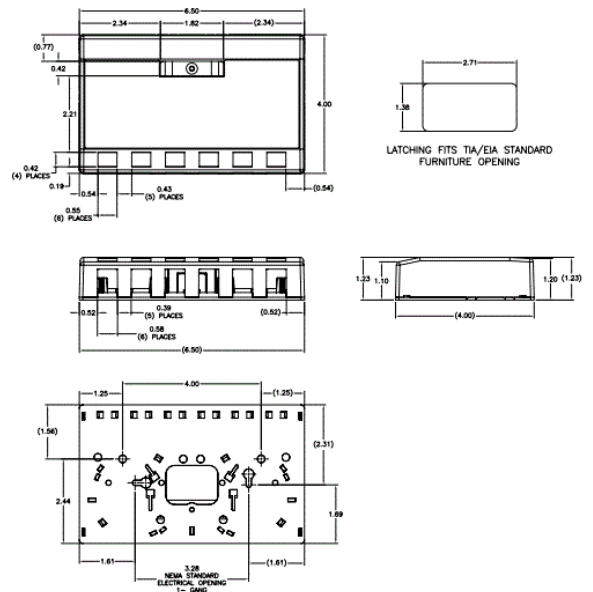

iStation Surface Mount Boxes

6-Port

Features

- Surface Mounting
- Accepts Standard Jacks, Fiber and AV Connections
- Mount to Multiple Surfaces: Electrical Boxes, Raceway, Desktops, Modular Furniture

Ordering Information

Description	Color	Catalog No.	UPC
iStation Surface Mounting Box, 6-Port	White	ISB6W	662620219875

Listings

UL and cUL Listed 1863
ANSI/TIA/EIA-606A compliant
ADA compliant
RoHS Compliant

Specifications

Material High-impact thermoplastic (UL 94V-0)

Applications

Open office environments
Compact surface mount environments
Retrofits to support data, voice, and multimedia applications
Accepts Hubbell HJ and HXJ jacks and audio/video keystone connectors

HUBBELL

Online Resources

Customer Use Drawing
eCatalog