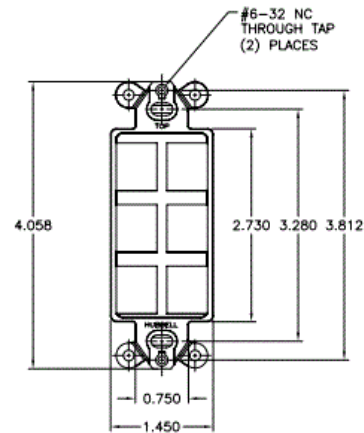

iStation
Wallplates

Decorator Frame

Features

- Integrates with all Hubbell keystone connections (AV, data, and fiber)
- 6-Port

Ordering Information

Description	Color	Catalog No.	UPC
iStation Decorator Outlet Frame, Unloaded, 6-Port	Black	ISF6BK	662620831992

Listings

UL and cUL Listed 1863
RoHS Compliant

Specifications

Plate Material	High-impact thermoplastic (UL 94V-0)
----------------	--------------------------------------

HUBBELL

Online Resources

Customer Use Drawing
eCatalog