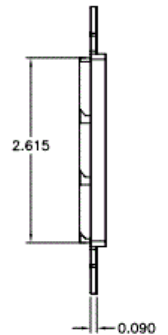

iStation
Wallplates

Decorator Frame

Features

- Integrates with all Hubbell keystone connections (AV, data, and fiber)
- 6-Port

Ordering Information

Description	Color	Catalog No.	UPC
iStation Decorator Outlet Frame, Unloaded, 6-Port	Black	ISF6BK	662620831992

Listings

UL and cUL Listed 1863
RoHS Compliant

Specifications

Plate Material	High-impact thermoplastic (UL 94V-0)
----------------	--------------------------------------

HUBBELL

Online Resources

Customer Use Drawing
eCatalog