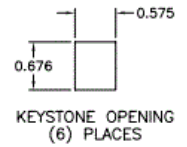

iStation
Wallplates

Decorator Frame

Features

- Integrates with all Hubbell keystone connections (AV, data, and fiber)
- 6-Port

Ordering Information

Description	Color	Catalog No.	UPC
iStation Decorator Outlet Frame, Unloaded, 6-Port	Black	ISF6BK	662620831992

Listings

UL and cUL Listed 1863
RoHS Compliant

Specifications

Plate Material	High-impact thermoplastic (UL 94V-0)
----------------	--------------------------------------

HUBBELL

Online Resources

Customer Use Drawing
eCatalog