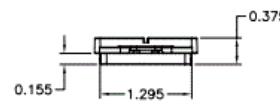

Listings

UL and cUL Listed 1863
RoHS Compliant

Specifications

Plate Material	High-impact thermoplastic (UL 94V-0)
----------------	--------------------------------------

HUBBELL

Online Resources

Customer Use Drawing
eCatalog