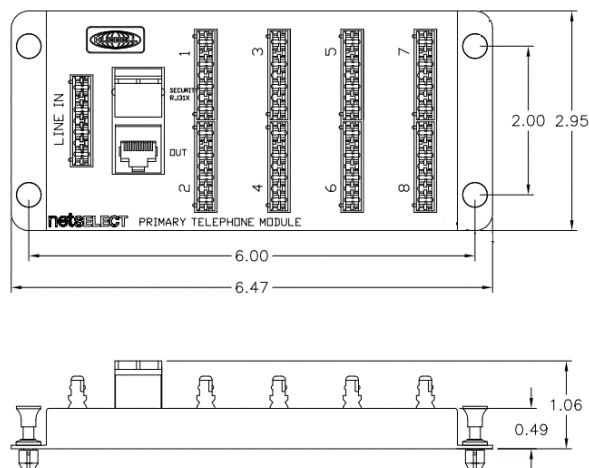

Listings

UL and cUL Listed
Meets FCC Part 68 Standard
RoHS Compliant

Online Resources

[eCatalog](#)